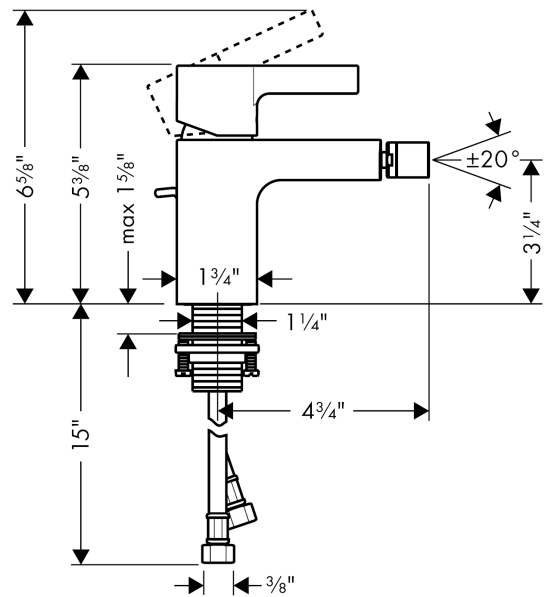

**Metris S**  
**Single-Hole Bidet Faucet**  
 Finishes : **chrome** Part no. : **31261001**

**Description**

**Features**

- Pivoting aerator
- Ceramic cartridge
- Includes pop-up drain

**Item details**

List Price \$ 366.00

**Compliance**

**Product image**

**Scale drawing**

**Metris S**  
**Single-Hole Bidet Faucet**  
 Finishes : **chrome** Part no. : **31261001**

Exploded drawing

Year of production: >11/06

**Metris S****Single-Hole Bidet Faucet**Finishes : **chrome** Part no. : **31261001****Spare parts list**

Year of production: &gt;11/06

<b>Pos.</b>	<b>Description</b>	<b>Part no.</b>	<b>Price</b>	<b>PU</b>
1	screw cover	96338000	-	1
2	nut	97209000	-	1
3	cartridge, assy	92730000	-	1
4	seal	95008000	-	1
5	aerator laminar M16x1 (7 l/min)	97360000	-	1
6	ball joint	97362000	-	1
7	fixing set (Ø 32)	13961000	-	1
8	connection hose 18½" M8x0,75 3/8"	96321001	-	1
9	pull rod	96657000	-	1
10	locking screw for handle	96059000	-	1
11	lever collar	97548000	-	1
a	handle	31093000	-	1
b	flange	97406000	-	1
c	pop up waste	88509000	-	1
d	fixation extension 35 mm	13898000	-	1