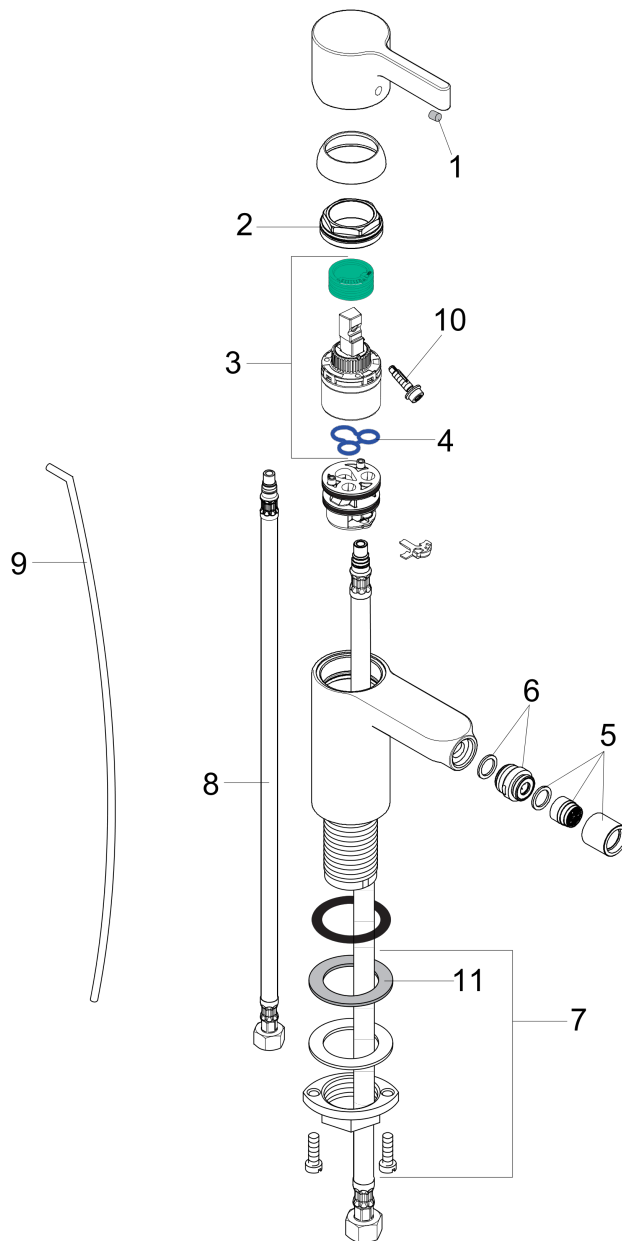

**Metris S**  
**Single-Hole Bidet Faucet**  
 Finishes : **chrome** Part no. : **31261001**

**Description**

**Features**

- Pivoting aerator
- Ceramic cartridge
- Includes pop-up drain

**Item details**

List Price \$ 366.00

**Compliance**

**Product image**

**Scale drawing**

**Metris S**  
**Single-Hole Bidet Faucet**  
 Finishes : **chrome** Part no. : **31261001**

Exploded drawing

Year of production: >11/06

**Metris S****Single-Hole Bidet Faucet**Finishes : **chrome** Part no. : **31261001****Spare parts list**

Year of production: &gt;11/06

<b>Pos.</b>	<b>Description</b>	<b>Part no.</b>	<b>Price</b>	<b>PU</b>
1	screw cover	96338000	-	1
2	nut	97209000	-	1
3	cartridge, assy	92730000	-	1
4	seal	95008000	-	1
5	aerator laminar M16x1 (7 l/min)	97360000	-	1
6	ball joint	97362000	-	1
7	fixing set (Ø 32)	13961000	-	1
8	connection hose 18½" M8x0,75 3/8"	96321001	-	1
9	pull rod	96657000	-	1
10	locking screw for handle	96059000	-	1
11	lever collar	97548000	-	1
a	handle	31093000	-	1
b	flange	97406000	-	1
c	pop up waste	88509000	-	1
d	fixation extension 35 mm	13898000	-	1