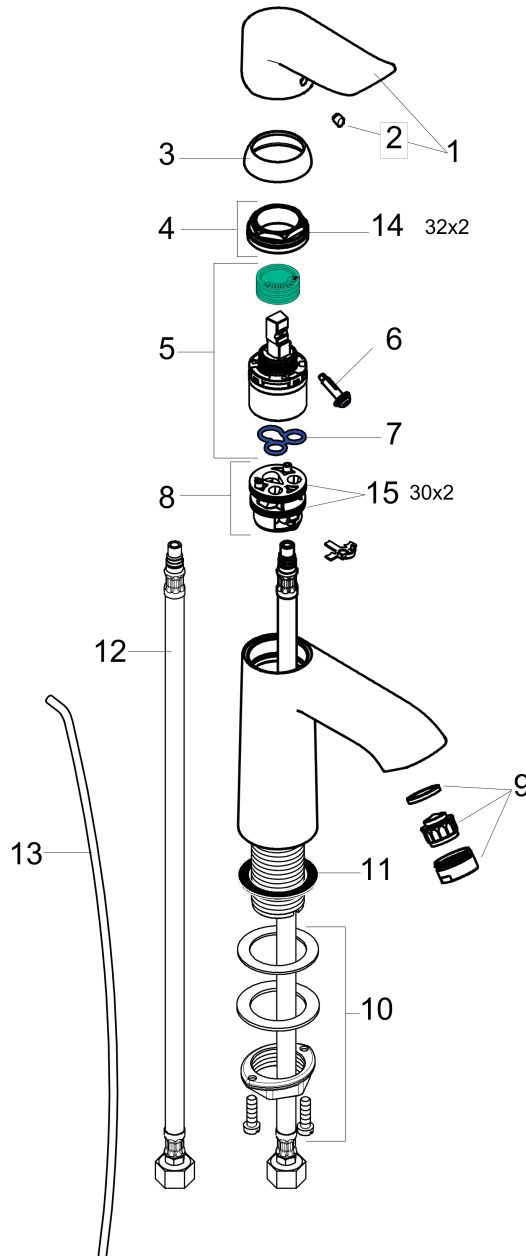

Metris
Single-Hole Faucet 110 with Pop-Up Drain, 1.2 GPM
 Finishes : **brushed nickel** Part no. : **31080821**

Description

Features

- Aerated spray
- Flow: 1.2 GPM (4.5 L/Min)
- Ceramic cartridge
- Includes pop-up drain

Item details

List Price \$ 434.00

Technology

Compliance

Product image

Scale drawing

Metris

Single-Hole Faucet 110 with Pop-Up Drain, 1.2 GPM

Finishes : **brushed nickel** Part no. : **31080821**

Exploded drawing

Year of production: >07/16

Metris**Single-Hole Faucet 110 with Pop-Up Drain, 1.2 GPM**Finishes : **brushed nickel** Part no. : **31080821****Spare parts list**

Year of production: >07/16

Pos.	Description	Part no.	Price	PU
1	handle	95519820	-	1
2	screw cover	96338000	-	1
3	flange	97406820	-	1
4	nut	97209000	-	1
5	cartridge, assy	95646001	-	1
6	locking screw for handle	95140000	-	1
7	seal	95008000	-	1
8	adapter for cartridge	98750000	-	1
9	aerator M24x1 (4,5 l/min)	92877820	-	1
10	fixing set (Ø 32)	13961000	-	1
11	flat seal	98749000	-	1
12	connection hose 18½" M8x0,75 3/8"	96321001	-	1
13	pull rod	96657820	-	1
14	O-Ring 32x2	98193000	-	1
15	O-Ring 30x2	98186000	-	1
a	pop up waste	88509820	-	1