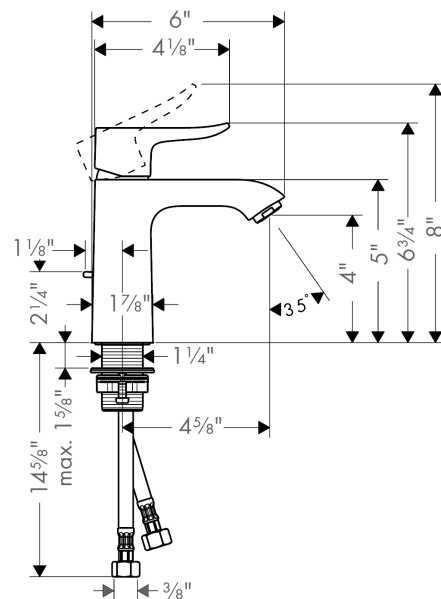

Metris
Single-Hole Faucet 110 with Pop-Up Drain, 1.2 GPM
 Finishes : **brushed nickel** Part no. : **31080821**

Description

Features

- Aerated spray
- Flow: 1.2 GPM (4.5 L/Min)
- Ceramic cartridge
- Includes pop-up drain

Item details

List Price \$ 434.00

Technology

Compliance

Product image

Scale drawing

Metris

Single-Hole Faucet 110 with Pop-Up Drain, 1.2 GPM

Finishes : **brushed nickel** Part no. : **31080821**

Exploded drawing

Year of production: >07/16

Metris**Single-Hole Faucet 110 with Pop-Up Drain, 1.2 GPM**Finishes : **brushed nickel** Part no. : **31080821****Spare parts list**

Year of production: >07/16

Pos.	Description	Part no.	Price	PU
1	handle	95519820	-	1
2	screw cover	96338000	-	1
3	flange	97406820	-	1
4	nut	97209000	-	1
5	cartridge, assy	95646001	-	1
6	locking screw for handle	95140000	-	1
7	seal	95008000	-	1
8	adapter for cartridge	98750000	-	1
9	aerator M24x1 (4,5 l/min)	92877820	-	1
10	fixing set (Ø 32)	13961000	-	1
11	flat seal	98749000	-	1
12	connection hose 18½" M8x0,75 3/8"	96321001	-	1
13	pull rod	96657820	-	1
14	O-Ring 32x2	98193000	-	1
15	O-Ring 30x2	98186000	-	1
a	pop up waste	88509820	-	1