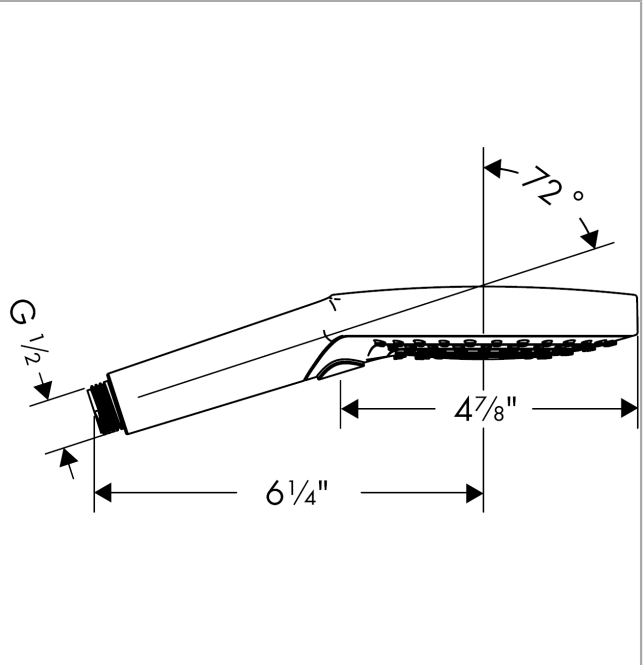

**Raindance Select S**  
**Handshower 120 3-Jet, 2.5 GPM**  
 Finishes : **chrome** Part no. : **26531001**

**Description**

**Features**

- Select button for comfortable alternation of spray modes
- 87 no-clog spray channels
- Spray modes: Rain, RainAir, Whirl
- Flow: 2.5 GPM (9.5 L/Min)
- Fully-finished matching spray face

**Item details**

List Price \$ 160.00

**Technology**

**Compliance**

**Product image**

**Scale drawing**

**Raindance Select S**  
**Handshower 120 3-Jet, 2.5 GPM**  
Finishes : **chrome**    Part no. : **26531001**

Exploded drawing

Year of production: >01/14

**Raindance Select S**  
**Handshower 120 3-Jet, 2.5 GPM**  
 Finishes : **chrome**    Part no. : **26531001**

**Spare parts list**

Year of production: >01/14

Pos.	Description	Part no.	Price	PU
1	filter packing	94246000	-	1