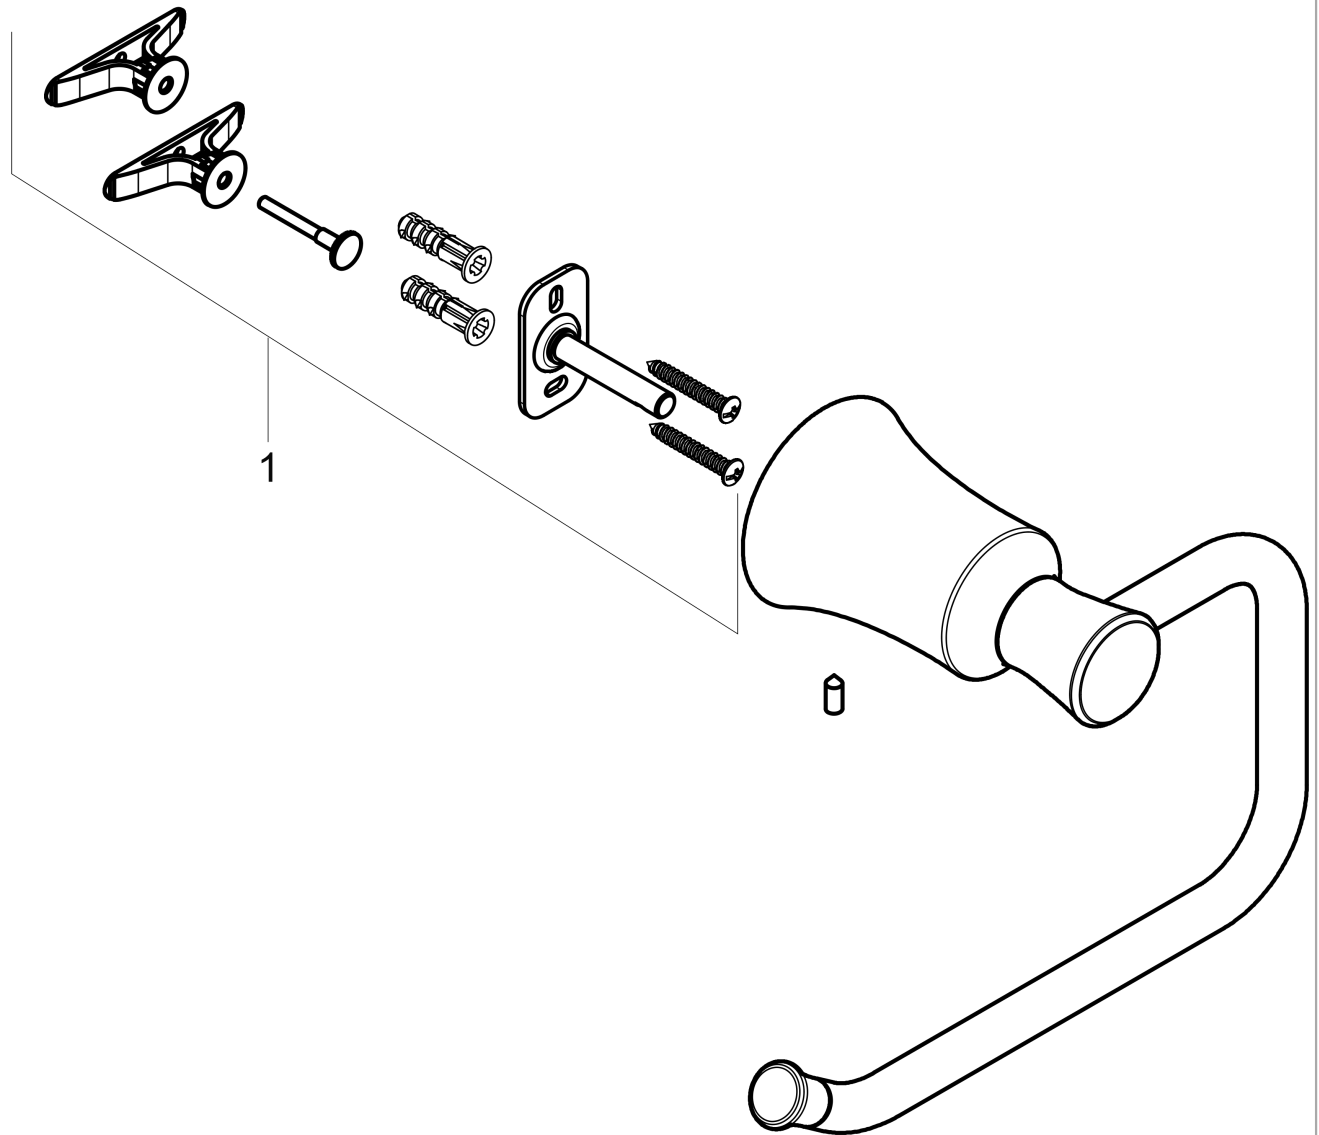

Joleena
Toilet Paper Holder
 Finishes : **matte black** Part no. : **04787670**

Description

Features

- Metal holder
- Wall-mounted

Item details

List Price \$ 77.00

Product image

Scale drawing

Joleena
Toilet Paper Holder
Finishes : **matte black** Part no. : **04787670**

Exploded drawing

Year of production: >01/20

Joleena

Toilet Paper Holder

Finishes : **matte black** Part no. : **04787670**

Spare parts list

Year of production: >01/20

Pos.	Description	Part no.	Price	PU
1	support element	93551000	-	1