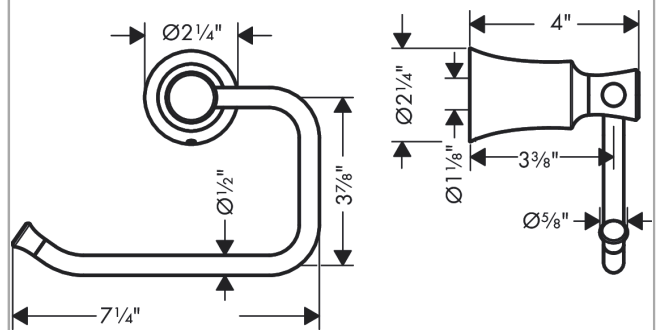

Joleena
Toilet Paper Holder
 Finishes : **matte black** Part no. : **04787670**

Description

Features

- Metal holder
- Wall-mounted

Item details

List Price \$ 77.00

Product image

Scale drawing

Joleena
Toilet Paper Holder
Finishes : **matte black** Part no. : **04787670**

Exploded drawing

Year of production: >01/20

Joleena

Toilet Paper Holder

Finishes : **matte black** Part no. : **04787670**

Spare parts list

Year of production: >01/20

Pos.	Description	Part no.	Price	PU
1	support element	93551000	-	1