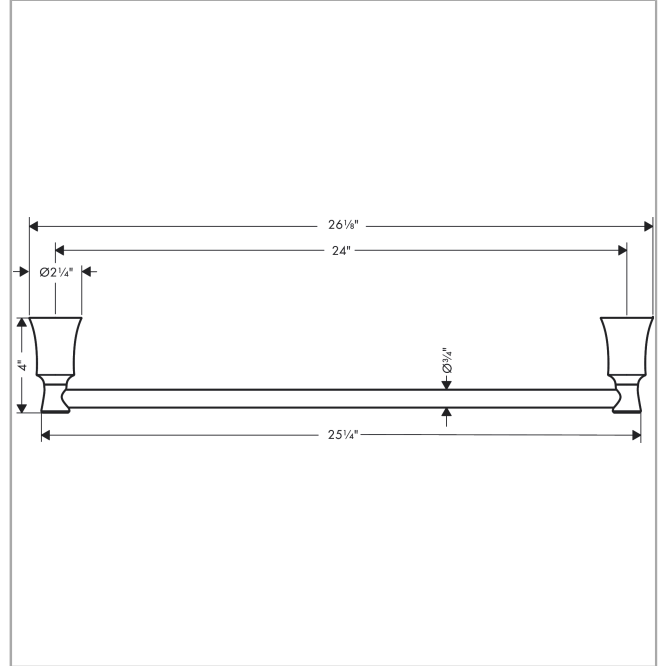

**Joleena**

**Towel Bar, 24"**

Finishes : **brushed nickel** Part no. : **04785820**

**Description**

**Features**

- Wall-mounted
- Metal holder

**Item details**

List Price \$ 90.00

**Product image**

**Scale drawing**

**Joleena**

**Towel Bar, 24"**

Finishes : **brushed nickel**    Part no. : **04785820**

**Exploded drawing**

Year of production: **>09/19**