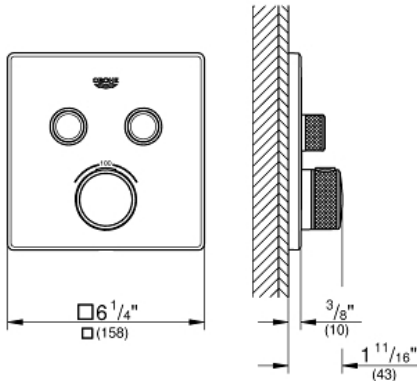

Product Description:

Dual Function Thermostatic Trim with Control Module

Standard Specification:

- Final installation set for:
- Required rough-in-set sold separately (GROHE Rapido SmartBox 35 601 000)
- Metal wall escutcheon with **GROHE QuickFix** (covered escutcheon and shaft sealing, covered fixing), 6° angle adjustable
- 3/8" (10mm) thin profile escutcheon
- **GROHE StarLight** chrome finish
- SmartControl push for ON-OFF, turn for volume adjustment from EcoJoy to Full Flow
- Includes various icons to customize push buttons
- **GROHE TurboStat** Compact cartridge with wax thermoelement
- **GROHE SafeStop** safety button at 100°F/38°C
- Built-in check valve with dirt strainer
- Multiple outlets can be run simultaneously
- Maximum flow performance combined: 7.7gpm (29L/min) @ 43.5 psi (3 bar)
- Optional flow reducer for CALGreen compliance included