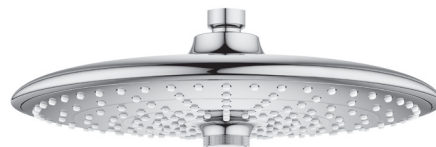

26 456

EUPHORIA®

260 SHOWER HEAD, 10" - 3 SPRAYS

Pure Freude
an Wasser

STANDARD SPECIFICATION:

- GROHE StarLight®
- GROHE DreamSpray®
- GROHE EcoJoy™
- Speed Clean® anti-lime system
- 10" Face
- 3 Sprays: Jet, SmartRain, Rain
- Rotate 360° center dial to change sprays
- 1/2" NPT Female threads
- Inner WaterGuide for a longer life
- Max. flow rate: 1.75gpm (6.6L/min)

PRODUCT FEATURES:

-  **GROHE StarLight®**
-  **GROHE DreamSpray®**
-  **Speed Clean®**
-  **GROHE EcoJoy™**

CERTIFICATIONS:

- WaterSense
- CEC Certified
- CALGreen Compliant
- Massachusetts Plumbing Board Approved
- Energy Policy Act of 1992
- CSA B125.1
- ASME A112.18.1

AVAILABLE FINISHES:

- 26456000**  GROHE StarLight® Chrome
- 264562430**  Matte Black
- 26456EN0**  Brushed Nickel InfinityFinish™

NOTE: Install this product according to the installation guide. ADA, CSA compliant when installed to the specific requirements of these regulations.

PART OF **LIXIL**

26 456

EUPHORIA®

260 SHOWER HEAD, 10" - 3 SPRAYS

*Pure Freude
an Wasser*

TECHNICAL DATA:

Product Height	3-3/8 in
Product Length	10-1/4 in
Product Width	10-1/4 in
GPM (Min)-GPM (Max)	1.75 gal (US)/min