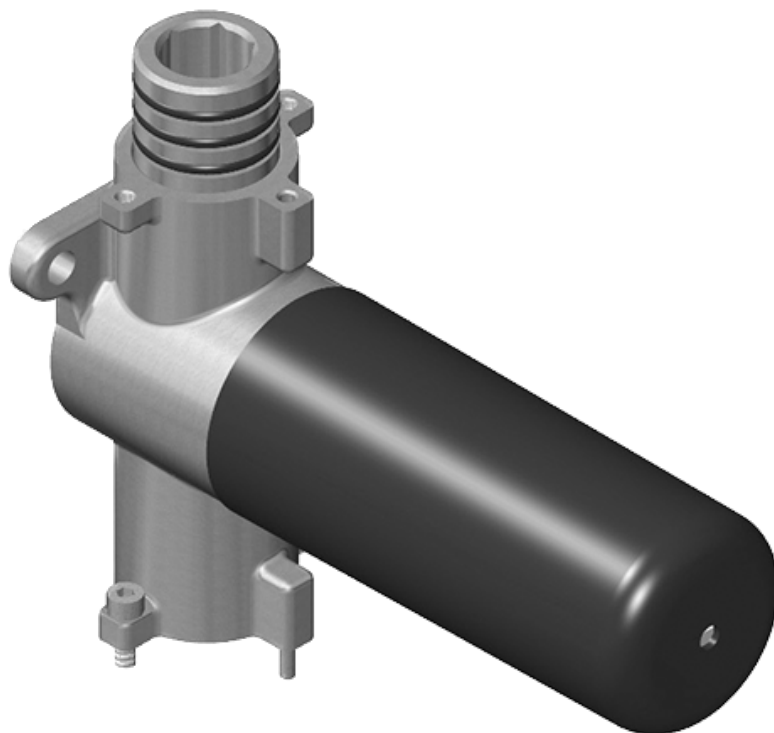

Finishes

Architectural
White

G-8053

M-Series

3-Way Diverter Control Valve WITH Off Function (No Pass-Through)

Product Features

- 3/4" universal inlets/outlets with female threads
- Stacking inlet feature
- Supplied with protective plastic cover
- CalGreen compliant dependent on functions

www.graff-faucets.com | phone: 800-954-4723

SHOWER
 Harley M-Series 3-Way Diverter
 Valve Trim with Handle
G-8069-LM57E1-T

Information

- Single metal handle
- Decorative trim plate
- Use with G-8053 3-Way Diverter Control Valve WITH Off Function
- ADA

Finishes

Architectural
White

SHOWER
 Stop/Volume Control Rough Valve
G-8077

Information

- 18.1 gpm @ 60 psi
- 3/4" universal inlets/outlets with female threads
- Stacking inlet and outlet feature
- Supplied with protective plastic cover
- CalGreen compliant dependent on functions