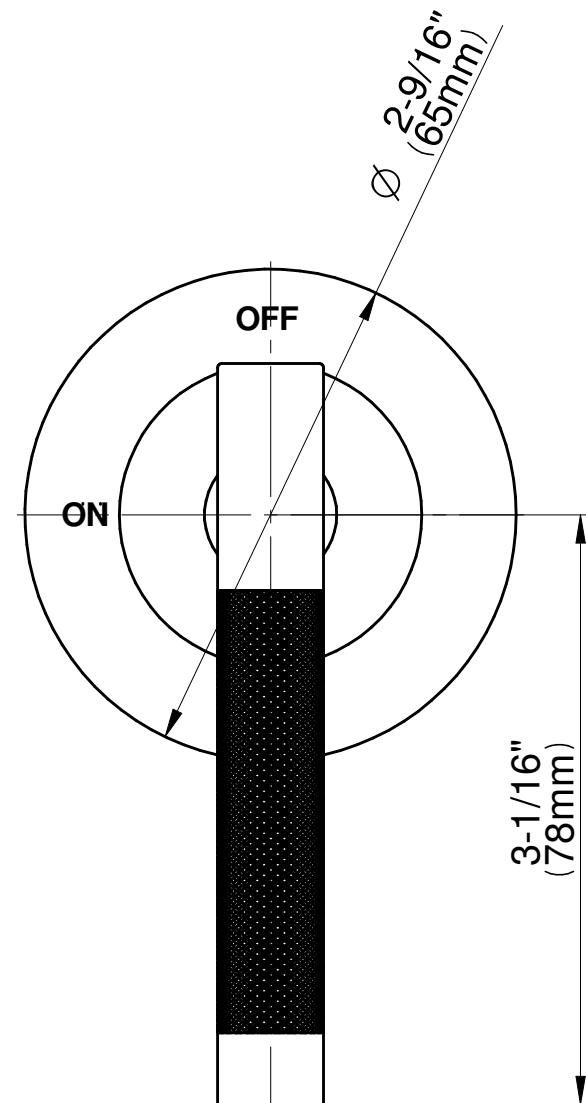

SHOWER
Harley M-Series Thermostatic
Shower System - Tub and Shower
with Handshower
GL3.J42ST-LM57E0

GRAFF®

Information

- 3/4" thermostatic valve and trim
- 3/4" stop/volume control valve and 3-way diverter valve and trims
- 8" showerhead with 12" wall-mounted shower arm
- Showerhead features no-clog, easy-clean spray nozzles
- Handshower set with wall-mounted slide bar and 59" hose (PVD finishes use 59" flex hose)
- 8" matching tub spout
- Optional extension kit
- Flow rates: showerhead ≤ 1.8 max gpm, handshower ≤ 1.5 max gpm
- ADA
- CALGreen

Harley Series

SHOWER
Harley M-Series Stop/Volume
Control Valve Trim with Handle

GRAFF®

Information

- Single metal handle
- Decorative trim plate
- Use with G-8076 Stop/Volume Control Rough Valve with Pass-Through or G-8077 Stop/Volume Control Rough Valve
- ADA

Architectural
White

G-8097-LM57E1

Harley Series

SHOWER
 8" Contemporary M.E. & M.E. 25
 Tub Spout
G-6165

Information

- Includes spout ring
- 1/2" NPT male thread inlet
- Tub spout flow rate ~ 13.9 gpm @60 psi
- Matches M.E & M.E. 25 Collections