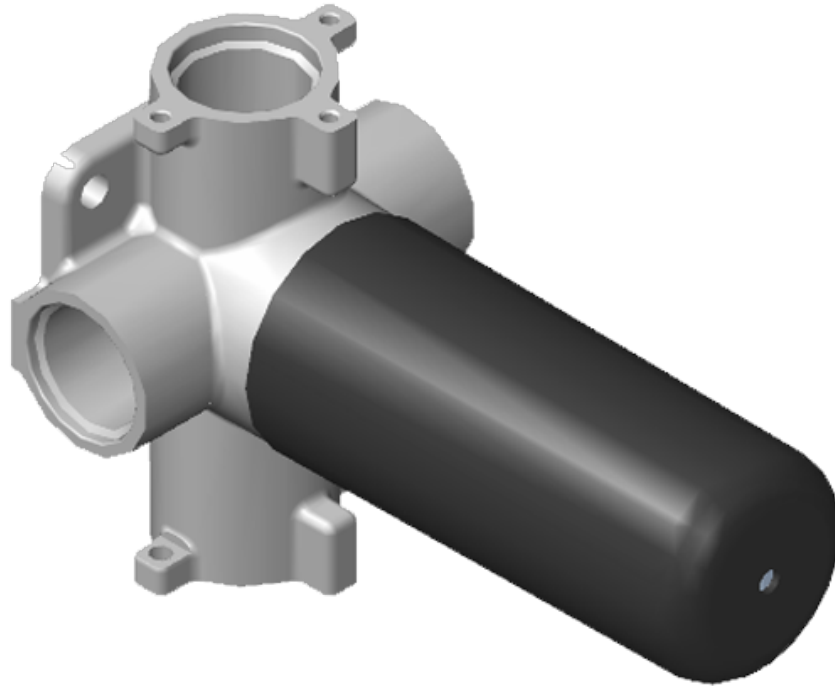

Finishes

Architectural
White

G-8006

M-Series

3/4" Concealed Thermostatic Rough Valve

Product Features

- 12.9 gpm @ 60 psi
- 3/4" universal inlets
- Built-in service stops
- Stacking outlet feature
- Complete serviceability from front of all units
- Supplied with protective plastic cover
- CalGreen compliant dependent on functions

www.graff-faucets.com | phone: 800-954-4723

SHOWER
 Three-Way Diverter Control Valve
 WITH Off Function (No Pass-
 Through)
G-8053

Information

- ~11.4 gpm @ 60 psi
- 3/4" universal inlets/outlets with female threads
- Operates one function at a time
- Stacking inlet feature
- Supplied with protective plastic cover
- CALGreen compliant depending on functions

Finishes

Architectural
White

G-8053

M-Series

3-Way Diverter Control Valve WITH Off Function (No Pass-Through)

Product Features

- 3/4" universal inlets/outlets with female threads
- Stacking inlet feature
- Supplied with protective plastic cover
- CalGreen compliant dependent on functions