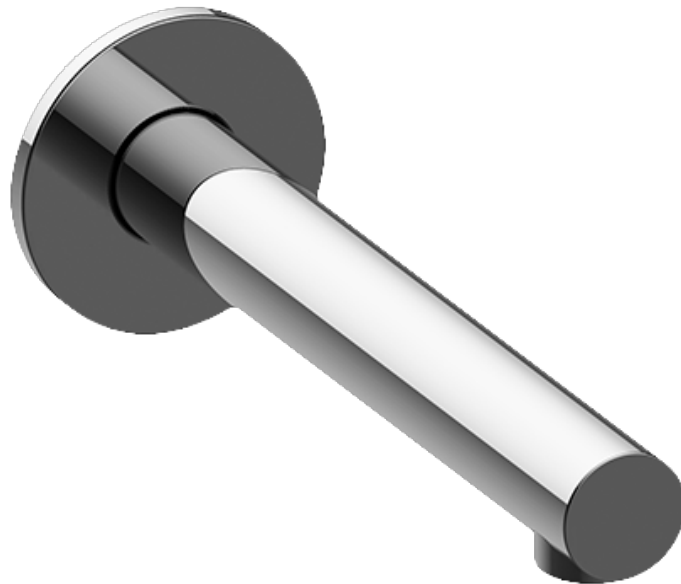

SHOWER
Harley M-Series Thermostatic
Valve Trim with Handle

GRAFF®

Information

- Single metal handle
- Decorative trim plate
- Use with G-8006 Thermostatic Rough Valve
- ADA

Finishes

Architectural
White

G-8037-LM57E

Harley Series

SHOWER
Harley M-Series Stop/Volume
Control Valve Trim with Handle

GRAFF®

Information

- Single metal handle
- Decorative trim plate
- Use with G-8076 Stop/Volume Control Rough Valve with Pass-Through or G-8077 Stop/Volume Control Rough Valve
- ADA

Architectural
White

G-8097-LM57E1

Harley Series

SHOWER
 8" Contemporary M.E. & M.E. 25
 Tub Spout
G-6165

Information

- Includes spout ring
- 1/2" NPT male thread inlet
- Tub spout flow rate ~ 13.9 gpm @60 psi
- Matches M.E & M.E. 25 Collections