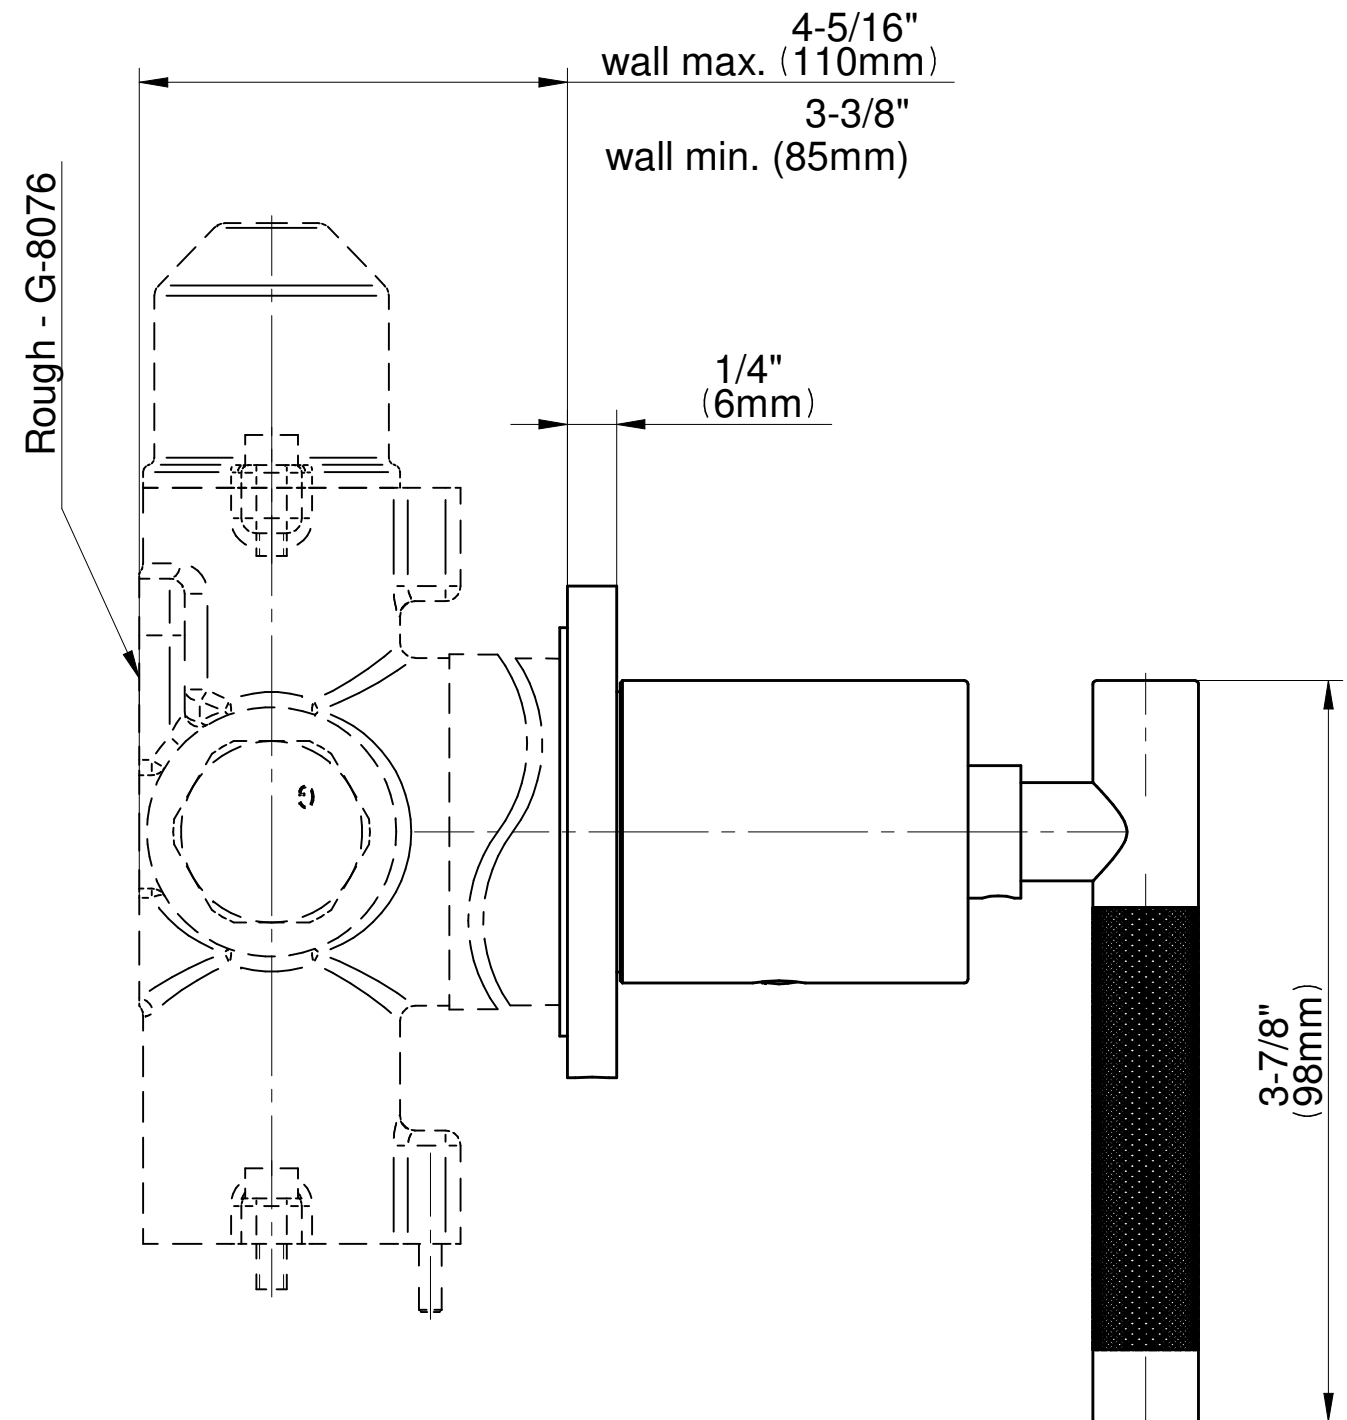

SHOWER
Harley M-Series Thermostatic
Shower System - Tub and Shower
with Handshower
GL3.J42ST-LM57E0

GRAFF®

Information

- 3/4" thermostatic valve and trim
- 3/4" stop/volume control valve and 3-way diverter valve and trims
- 8" showerhead with 12" wall-mounted shower arm
- Showerhead features no-clog, easy-clean spray nozzles
- Handshower set with wall-mounted slide bar and 59" hose (PVD finishes use 59" flex hose)
- 8" matching tub spout
- Optional extension kit
- Flow rates: showerhead ≤ 1.8 max gpm, handshower ≤ 1.5 max gpm
- ADA
- CALGreen

Harley Series

SHOWER
Harley M-Series Stop/Volume
Control Valve Trim with Handle

GRAFF®

Information

- Single metal handle
- Decorative trim plate
- Use with G-8076 Stop/Volume Control Rough Valve with Pass-Through or G-8077 Stop/Volume Control Rough Valve
- ADA

Architectural
White

G-8097-LM57E1

Harley Series

SHOWER
 8" Contemporary M.E. & M.E. 25
 Tub Spout
G-6165

Information

- Includes spout ring
- 1/2" NPT male thread inlet
- Tub spout flow rate ~ 13.9 gpm @60 psi
- Matches M.E & M.E. 25 Collections