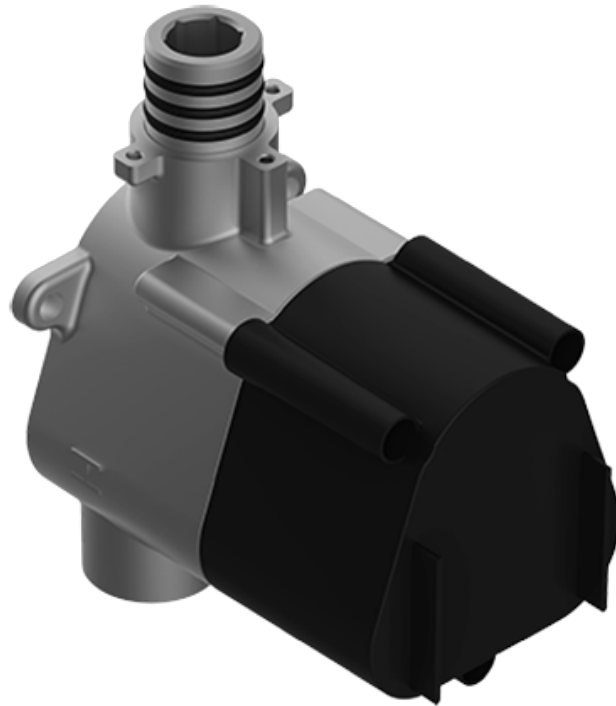

SHOWER
Harley M-Series Thermostatic
Shower System - Tub and Shower
with Handshower
GL3.J42ST-LM57E0

GRAFF®

Information

- 3/4" thermostatic valve and trim
- 3/4" stop/volume control valve and 3-way diverter valve and trims
- 8" showerhead with 12" wall-mounted shower arm
- Showerhead features no-clog, easy-clean spray nozzles
- Handshower set with wall-mounted slide bar and 59" hose (PVD finishes use 59" flex hose)
- 8" matching tub spout
- Optional extension kit
- Flow rates: showerhead ≤ 1.8 max gpm, handshower ≤ 1.5 max gpm
- ADA
- CALGreen

Architectural
White

G-8097-LM57E1

Harley Series

SHOWER
 8" Contemporary M.E. & M.E. 25
 Tub Spout
G-6165

Information

- Includes spout ring
- 1/2" NPT male thread inlet
- Tub spout flow rate ~ 13.9 gpm @60 psi
- Matches M.E & M.E. 25 Collections

Finishes

Architectural
White

G-6165

ME Series

SHOWER
Thermostatic Rough Valve
G-8006

Information

- 12.9 gpm @ 60 psi
- 3/4" universal inlets
- Built-in service stops
- Stacking outlet feature
- Complete serviceability from front of all units
- Supplied with protective plastic cover
- CalGreen compliant dependent on functions

Finishes

Architectural
White

G-8006

M-Series

3/4" Concealed Thermostatic Rough Valve

Product Features

- 12.9 gpm @ 60 psi
- 3/4" universal inlets
- Built-in service stops
- Stacking outlet feature
- Complete serviceability from front of all units
- Supplied with protective plastic cover
- CalGreen compliant dependent on functions