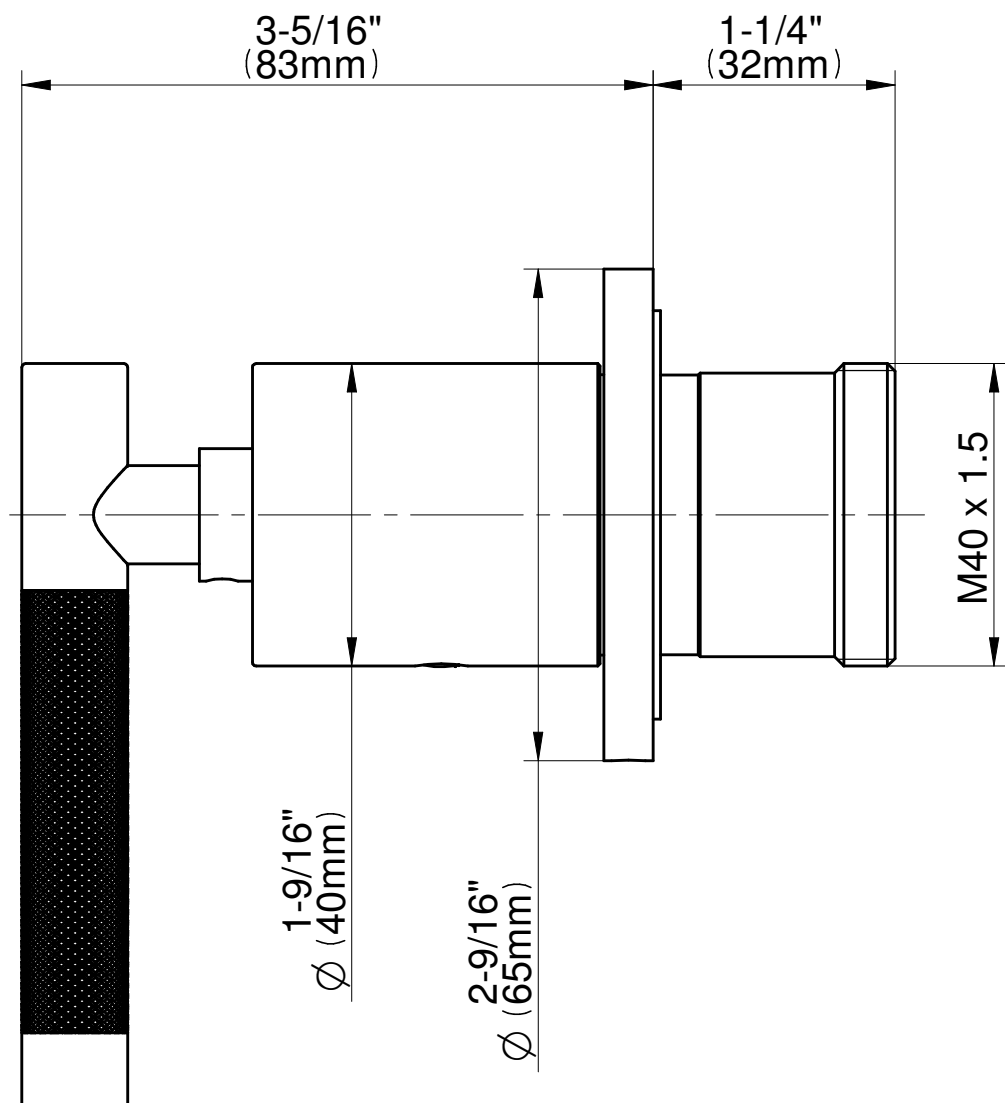

SHOWER
Harley M-Series Thermostatic
Shower System - Tub and Shower
with Handshower
GL3.J42ST-LM57E0

GRAFF®

Information

- 3/4" thermostatic valve and trim
- 3/4" stop/volume control valve and 3-way diverter valve and trims
- 8" showerhead with 12" wall-mounted shower arm
- Showerhead features no-clog, easy-clean spray nozzles
- Handshower set with wall-mounted slide bar and 59" hose (PVD finishes use 59" flex hose)
- 8" matching tub spout
- Optional extension kit
- Flow rates: showerhead ≤ 1.8 max gpm, handshower ≤ 1.5 max gpm
- ADA
- CALGreen

Harley Series

SHOWER
Harley M-Series Stop/Volume
Control Valve Trim with Handle

GRAFF®

Information

- Single metal handle
- Decorative trim plate
- Use with G-8076 Stop/Volume Control Rough Valve with Pass-Through or G-8077 Stop/Volume Control Rough Valve
- ADA

Architectural
White

G-8097-LM57E1

Harley Series

SHOWER
 8" Contemporary M.E. & M.E. 25
 Tub Spout
G-6165

Information

- Includes spout ring
- 1/2" NPT male thread inlet
- Tub spout flow rate ~ 13.9 gpm @60 psi
- Matches M.E & M.E. 25 Collections