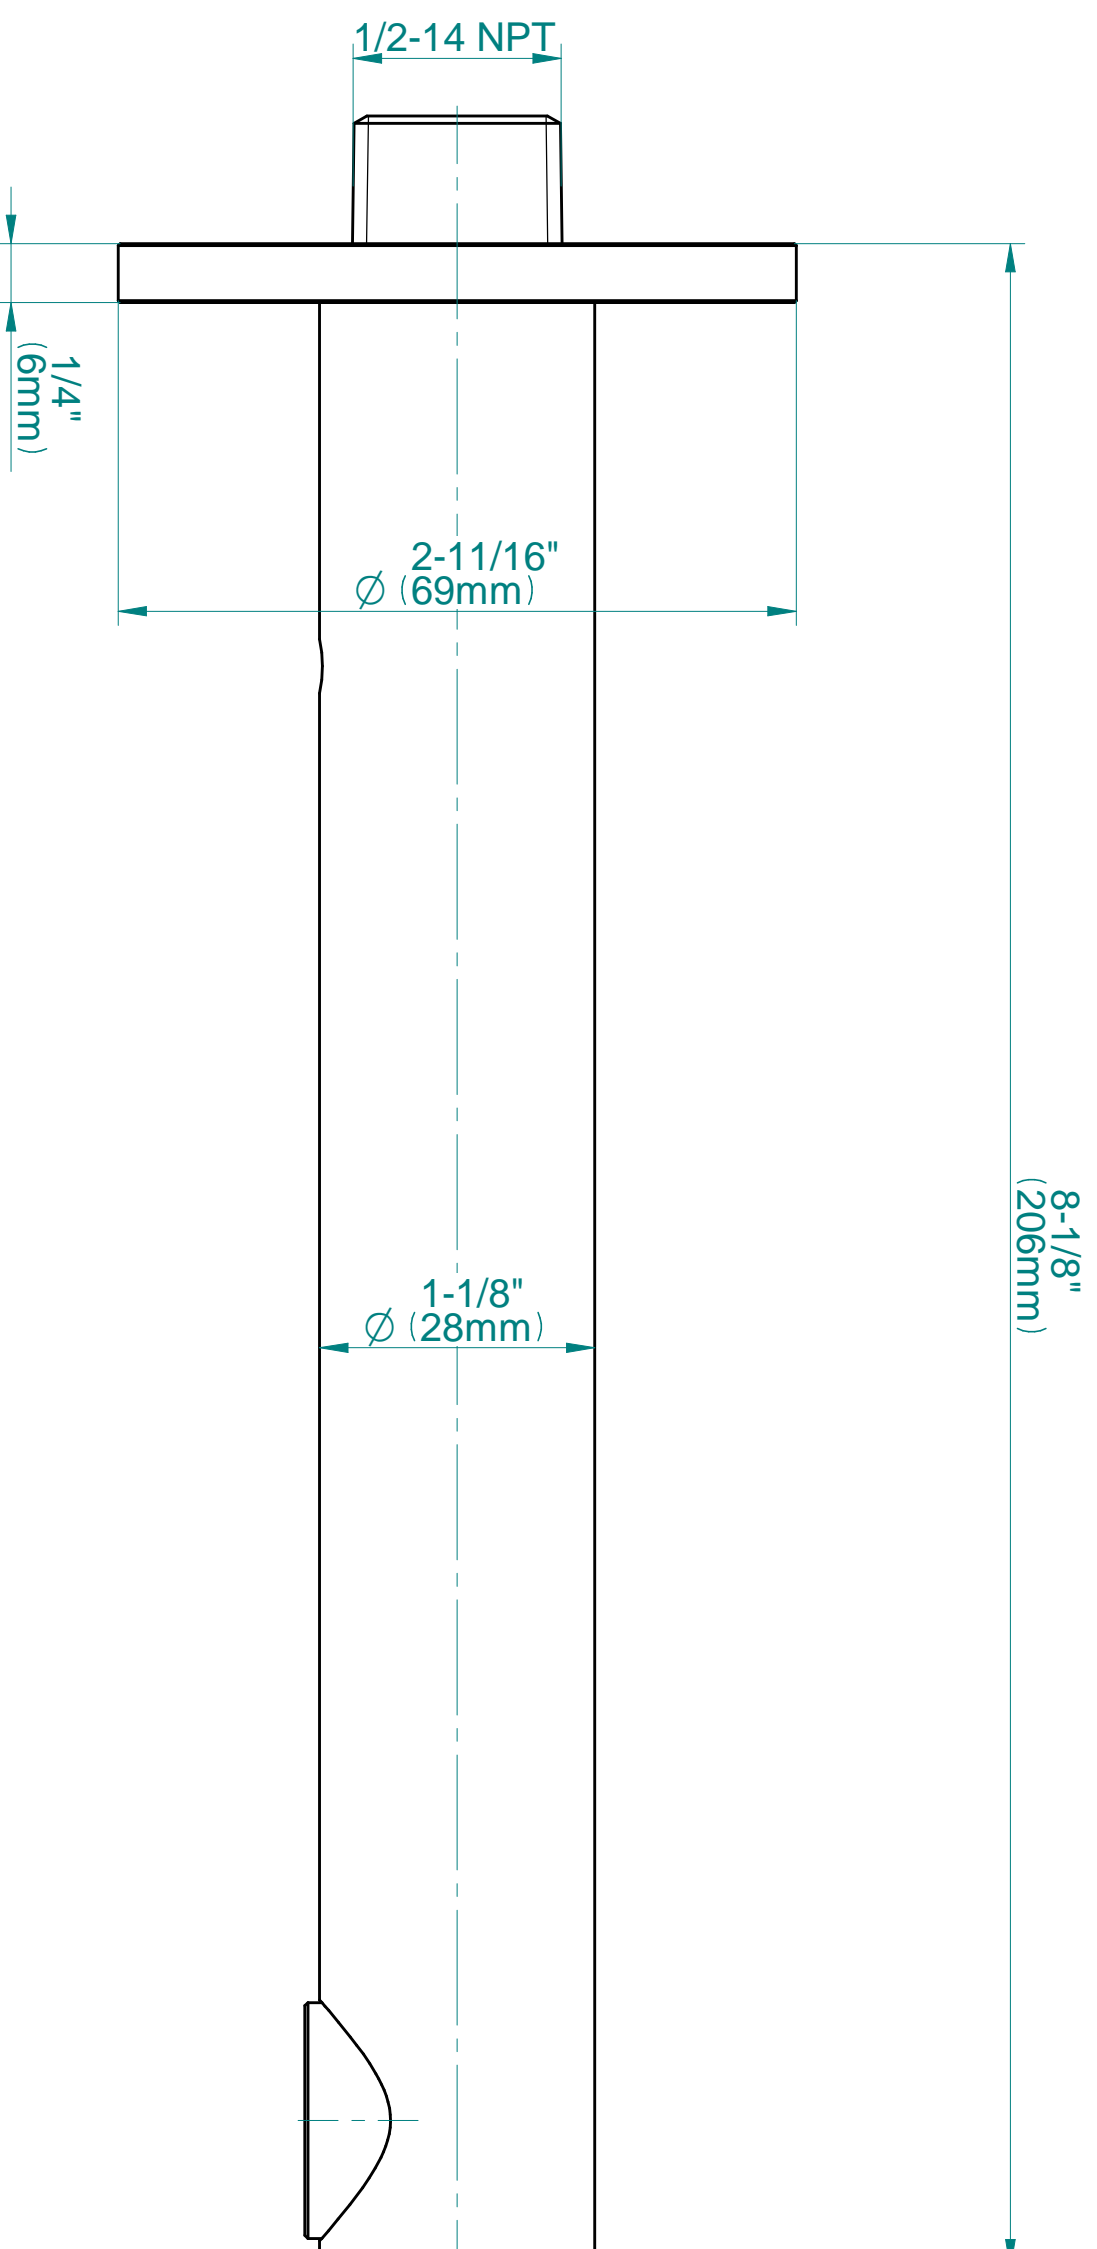

SHOWER
Harley M-Series Thermostatic
Shower System - Tub and Shower
with Handshower
GL3.J42ST-LM57E0

GRAFF®

Information

- 3/4" thermostatic valve and trim
- 3/4" stop/volume control valve and 3-way diverter valve and trims
- 8" showerhead with 12" wall-mounted shower arm
- Showerhead features no-clog, easy-clean spray nozzles
- Handshower set with wall-mounted slide bar and 59" hose (PVD finishes use 59" flex hose)
- 8" matching tub spout
- Optional extension kit
- Flow rates: showerhead ≤ 1.8 max gpm, handshower ≤ 1.5 max gpm
- ADA
- CALGreen

Architectural
White

G-8097-LM57E1

Harley Series

SHOWER
 8" Contemporary M.E. & M.E. 25
 Tub Spout
G-6165

Information

- Includes spout ring
- 1/2" NPT male thread inlet
- Tub spout flow rate ~ 13.9 gpm @60 psi
- Matches M.E & M.E. 25 Collections

Finishes

Architectural
White

G-6165

ME Series

SHOWER
Thermostatic Rough Valve
G-8006

Information

- 12.9 gpm @ 60 psi
- 3/4" universal inlets
- Built-in service stops
- Stacking outlet feature
- Complete serviceability from front of all units
- Supplied with protective plastic cover
- CalGreen compliant dependent on functions