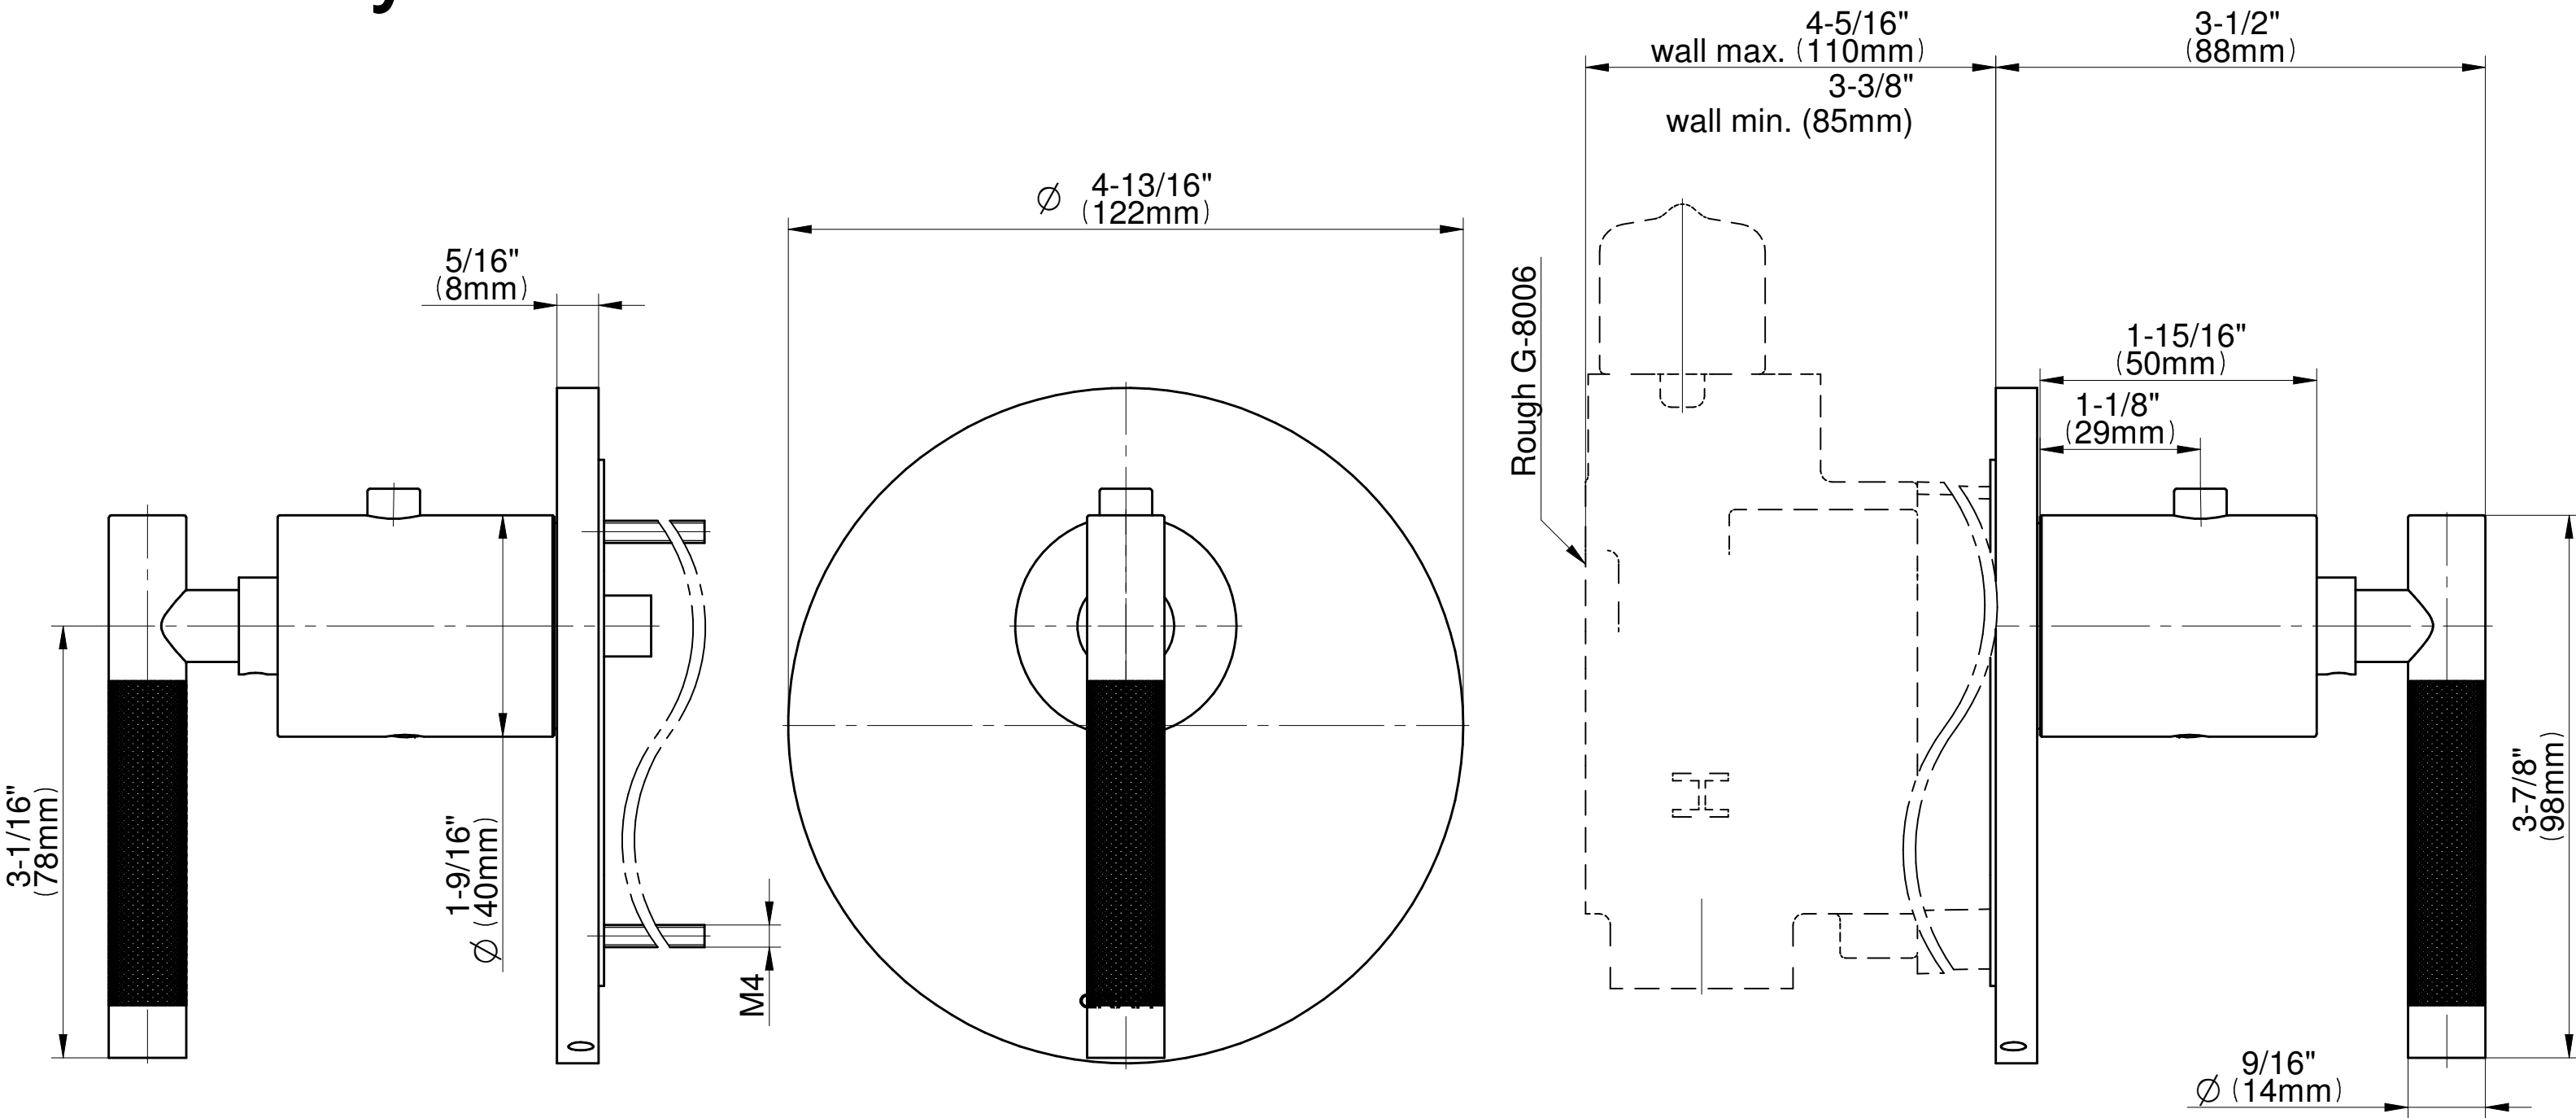

SHOWER
Harley M-Series Thermostatic
Shower System - Tub and Shower
with Handshower
GL3.J42ST-LM57E0

GRAFF®

Information

- 3/4" thermostatic valve and trim
- 3/4" stop/volume control valve and 3-way diverter valve and trims
- 8" showerhead with 12" wall-mounted shower arm
- Showerhead features no-clog, easy-clean spray nozzles
- Handshower set with wall-mounted slide bar and 59" hose (PVD finishes use 59" flex hose)
- 8" matching tub spout
- Optional extension kit
- Flow rates: showerhead ≤ 1.8 max gpm, handshower ≤ 1.5 max gpm
- ADA
- CALGreen

SHOWER
Harley M-Series Thermostatic
Valve Trim with Handle

GRAFF®

Information

- Single metal handle
- Decorative trim plate
- Use with G-8006 Thermostatic Rough Valve
- ADA

Finishes

Architectural
White

G-8037-LM57E

Harley Series

SHOWER
Harley M-Series Stop/Volume
Control Valve Trim with Handle

GRAFF®

Information

- Single metal handle
- Decorative trim plate
- Use with G-8076 Stop/Volume Control Rough Valve with Pass-Through or G-8077 Stop/Volume Control Rough Valve
- ADA

Architectural
White

G-8097-LM57E1

Harley Series

SHOWER
 8" Contemporary M.E. & M.E. 25
 Tub Spout
G-6165

Information

- Includes spout ring
- 1/2" NPT male thread inlet
- Tub spout flow rate ~ 13.9 gpm @60 psi
- Matches M.E & M.E. 25 Collections