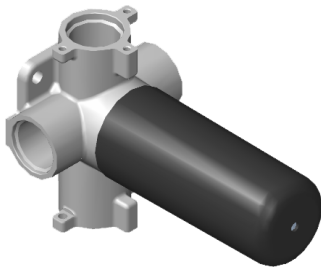

Finishes

Architectural
White

G-8006

M-Series

3/4" Concealed Thermostatic Rough Valve

Product Features

- 12.9 gpm @ 60 psi
- 3/4" universal inlets
- Built-in service stops
- Stacking outlet feature
- Complete serviceability from front of all units
- Supplied with protective plastic cover
- CalGreen compliant dependent on functions

www.graff-faucets.com | phone: 800-954-4723

SHOWER
 Three-Way Diverter Control Valve
 WITH Off Function (No Pass-
 Through)
G-8053

Information

- ~11.4 gpm @ 60 psi
- 3/4" universal inlets/outlets with female threads
- Operates one function at a time
- Stacking inlet feature
- Supplied with protective plastic cover
- CALGreen compliant depending on functions

Finishes

Architectural
White

G-8053

M-Series

3-Way Diverter Control Valve WITH Off Function (No Pass-Through)

Product Features

- 3/4" universal inlets/outlets with female threads
- Stacking inlet feature
- Supplied with protective plastic cover
- CalGreen compliant dependent on functions