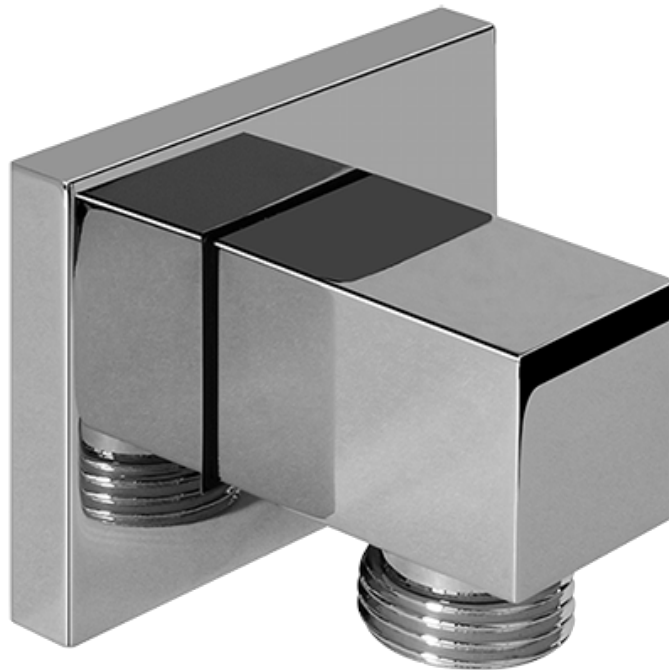

SHOWER  
Square Thermostatic Ski Shower  
Set w/Handshowers (Rough &  
Trim)  
**GE2.030A-LM38S**

---

**GRAFF®**

SHOWER  
59" Shower Hose  
**G-8605**

**GRAFF®**

---

[www.graff-faucets.com](http://www.graff-faucets.com) | phone: 800-954-4723

SHOWER  
Contemporary Square Wall Supply  
Elbow  
**G-8633**

---

**GRAFF®**

**Information**

- 1/2" NPT female thread inlet

**Finishes**