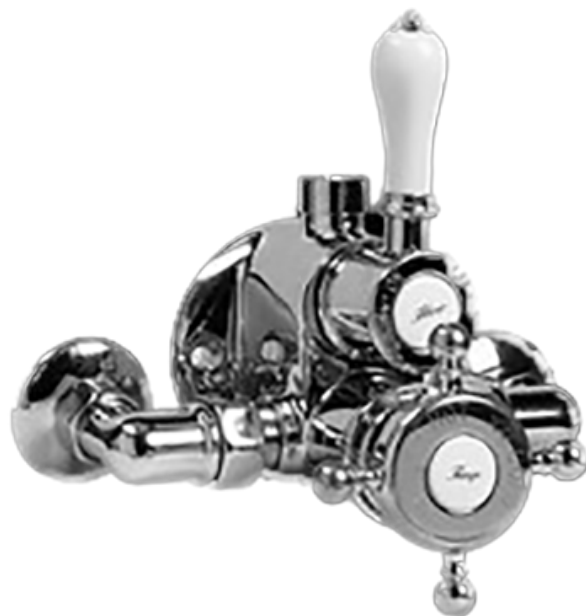

SHOWER
Exposed Thermostatic Valve
G-8900

GRAFF®

Finishes

Olive Bronze

Polished
Chrome

Polished
Nickel

Steelnox®
(Satin Nickel)

G-8900

Exposed Thermostatic Valve