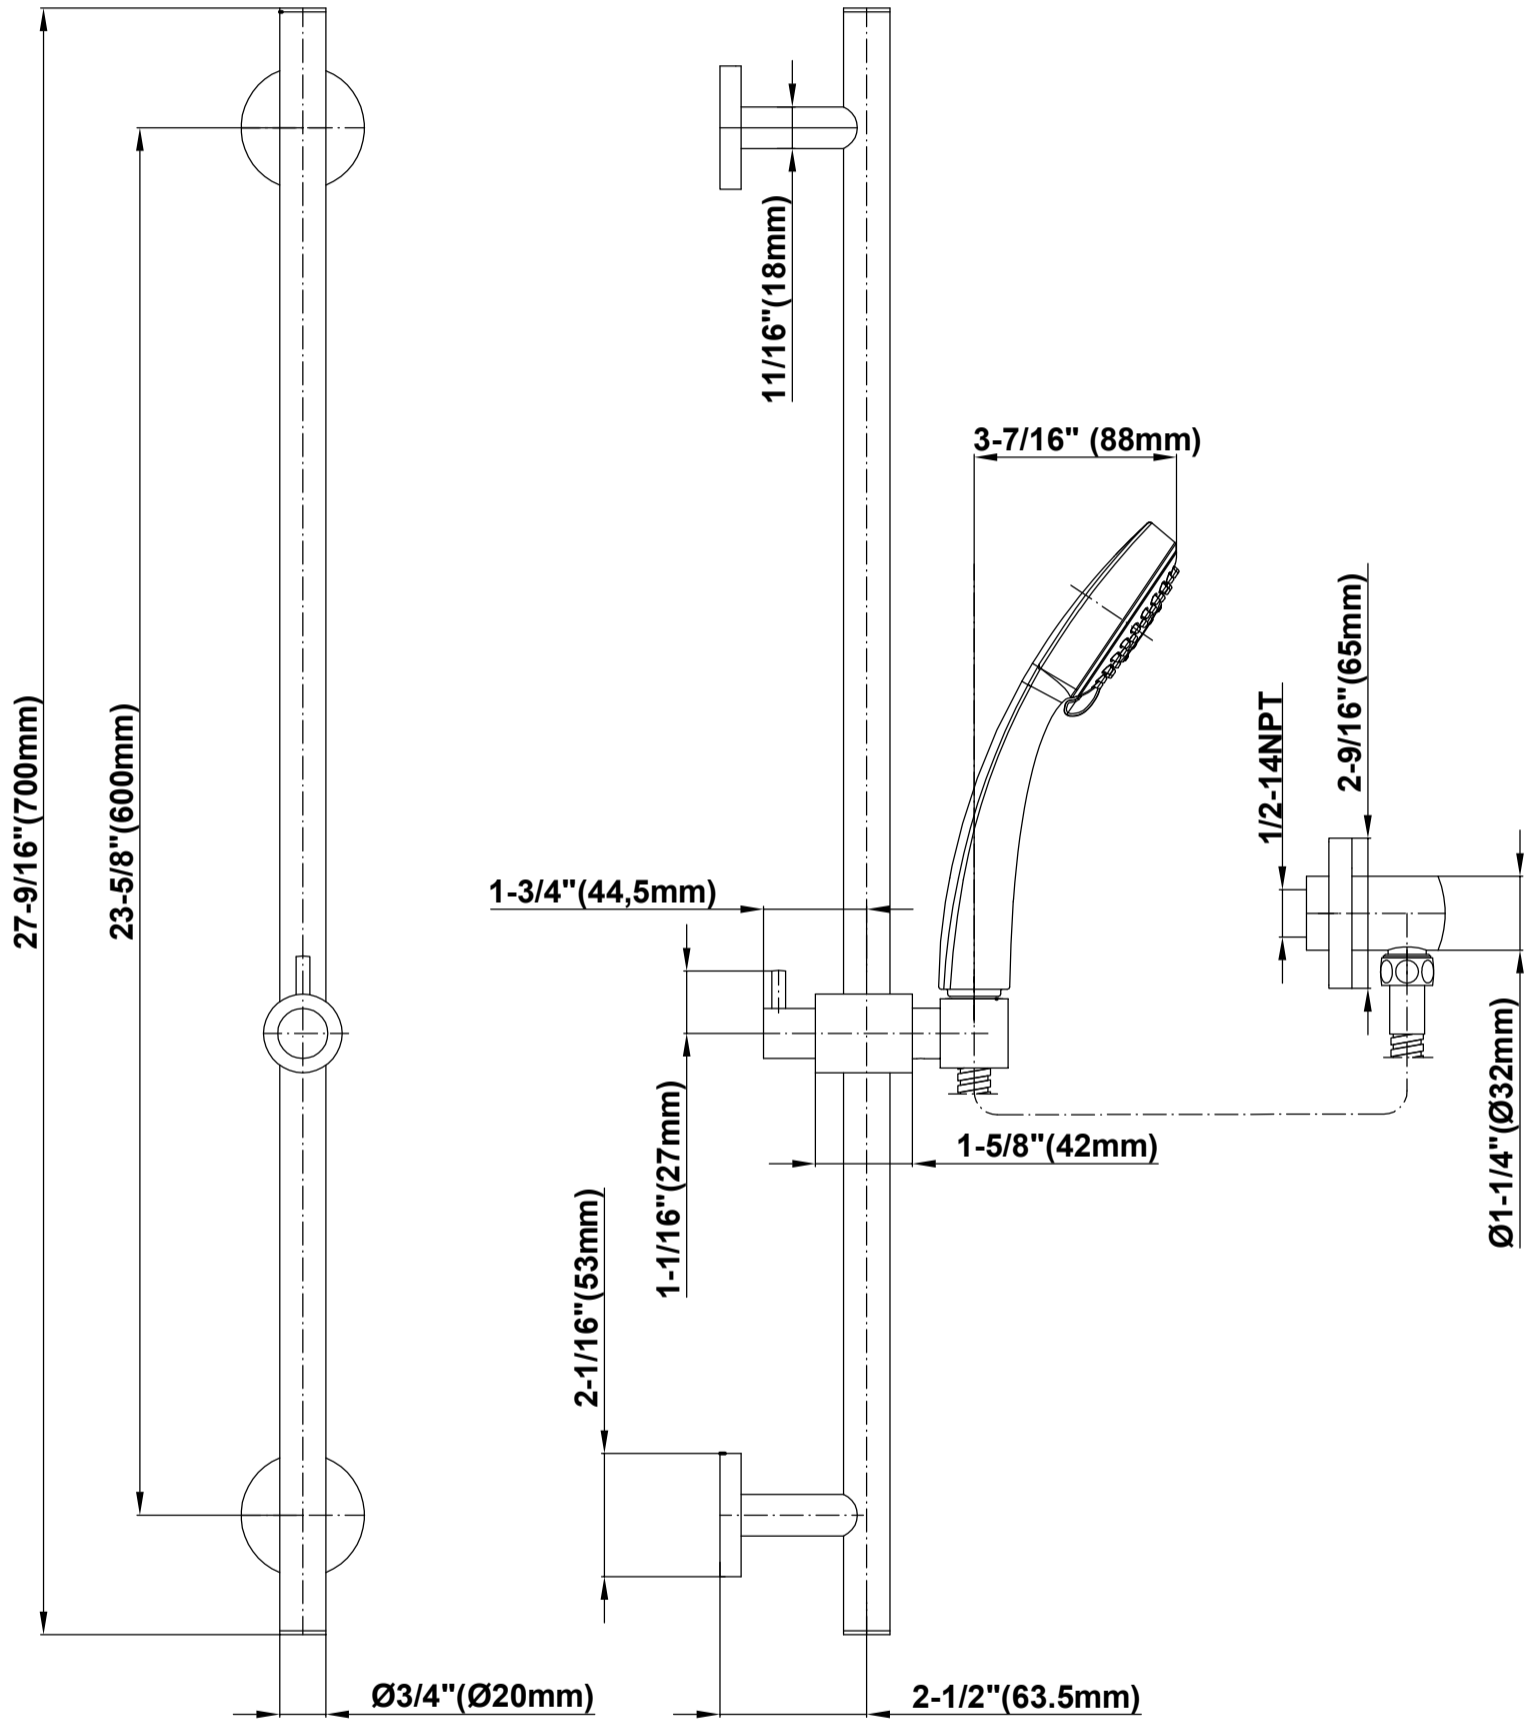

SHOWER
Contemporary Handshower
w/Wall-Mounted Slide Bar
G-8680

GRAFF®

Information

- 24" wall-mounted slide bar
- 59" shower hose
- Includes multi-function handshower - G-8664
- Adjustable bracket fits all hoses with conical nut
- Includes 1/2" NPT female threaded wall supply elbow
- Handshower flow rate ≤ 1.5 max gpm
- CALGreen

G-8680

SHOWER
59" Shower Hose
G-8605

GRAFF®

Information

- Brass spiral flexible hose with conical nut

Finishes

Brushed
Nickel

Polished
Chrome

* Special order finish- call for availability

SHOWER
Contemporary Round Wall Supply
Elbow
G-8613

GRAFF[®]

Information

- 1/2" NPT female thread inlet

Finishes

Brushed
Nickel

Polished
Chrome

Steelnox[®]
(Satin Nickel)

G-8613

Shower Components

Contemporary Round Wall Supply Elbow

Product Features

- 1/2" NPT female thread inlet

Warranty

- Limited lifetime warranty