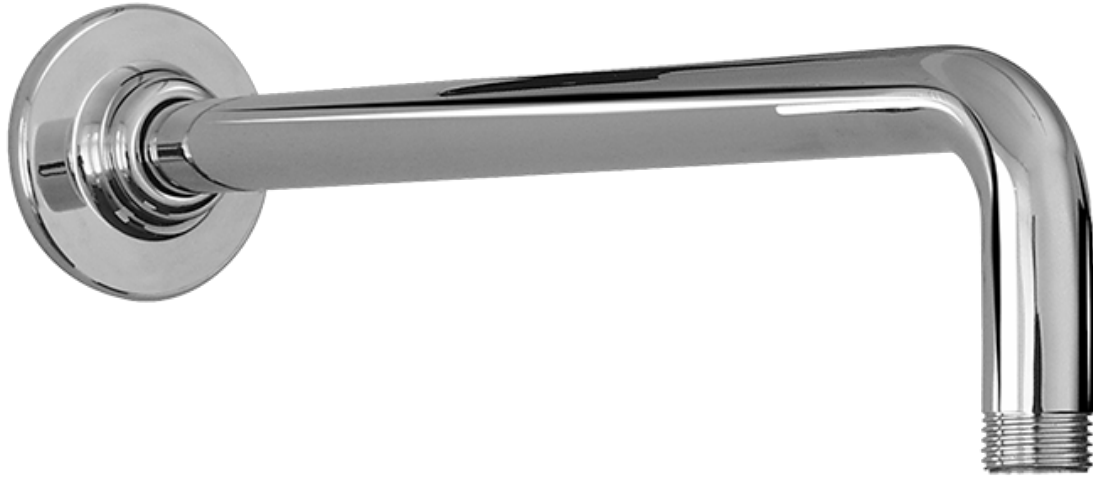

BATHROOM  
Transitional 11" Shower Arm  
**G-8500**

**GRAFF®**

**Information**

- Includes arm and flange
- 1/2" NPT male thread inlet
- For use with all showerheads

**Finishes**

24K Gold

24K Brushed  
Gold

Olive Bronze

Polished  
Chrome

Polished  
Nickel

SteelInox®  
(Satin Nickel)

Vintage  
Brushed Brass

# G-8500