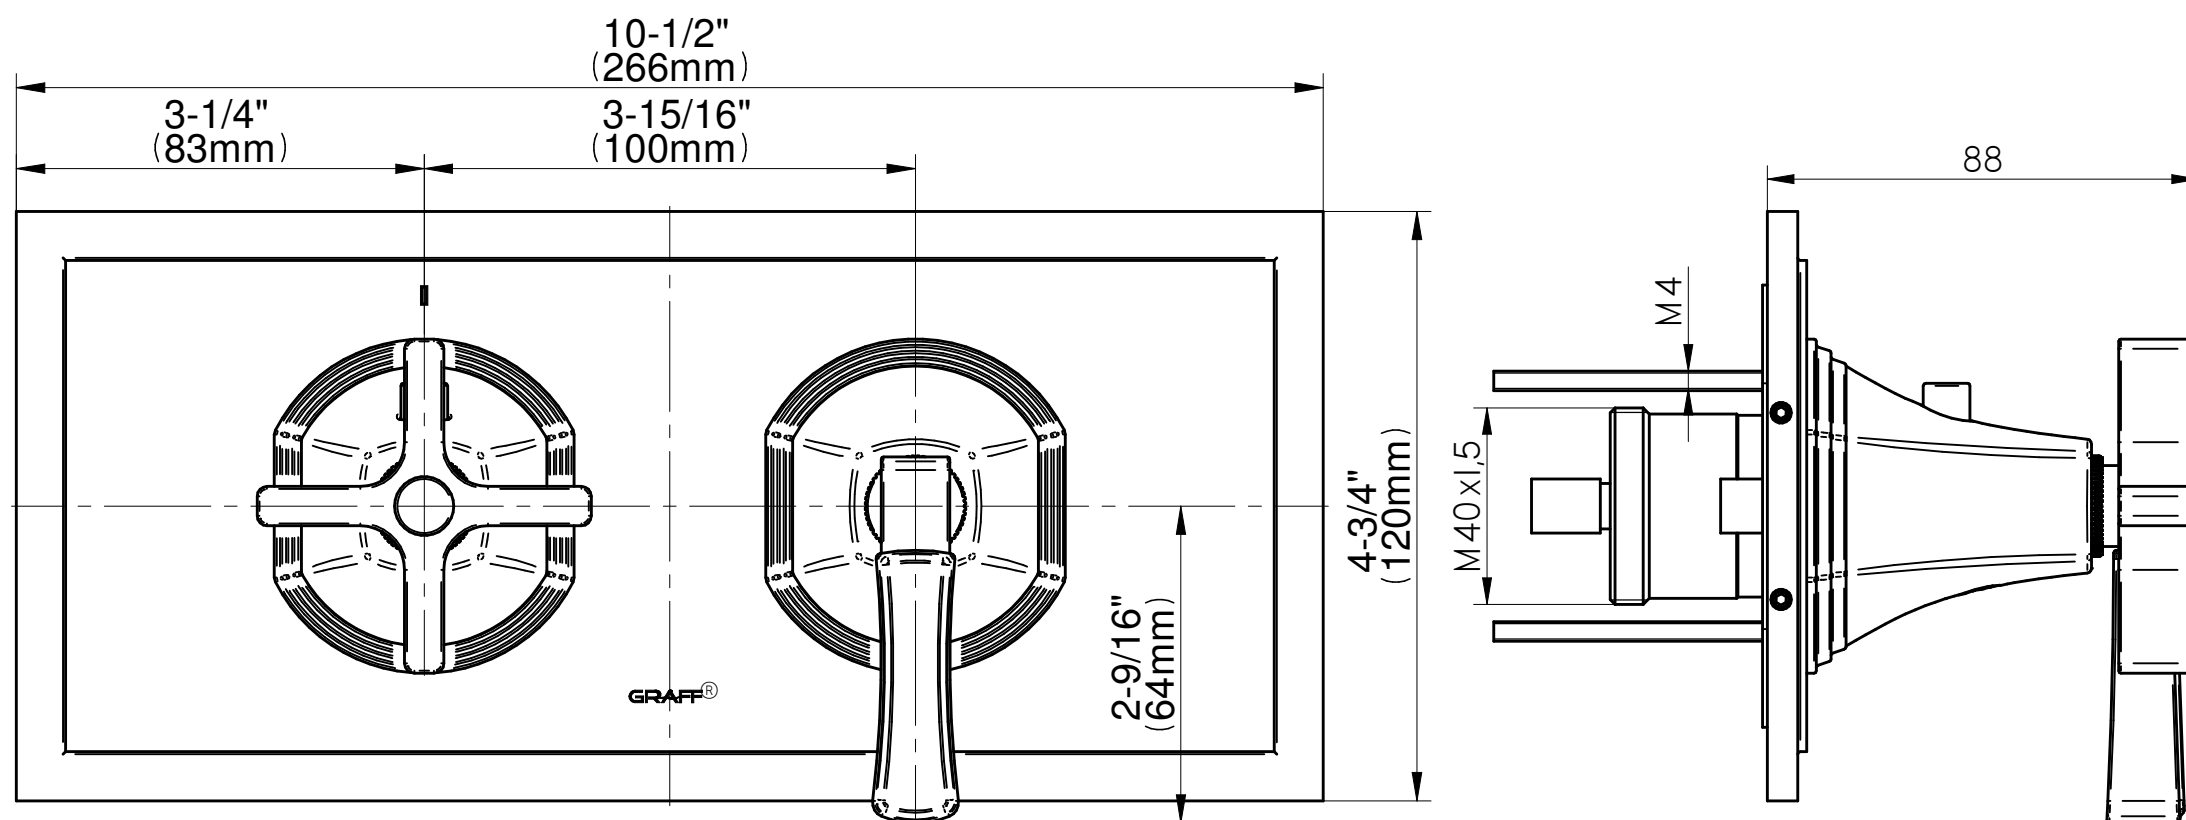

G-8049H-1C1L-T

Finezza Uno Series