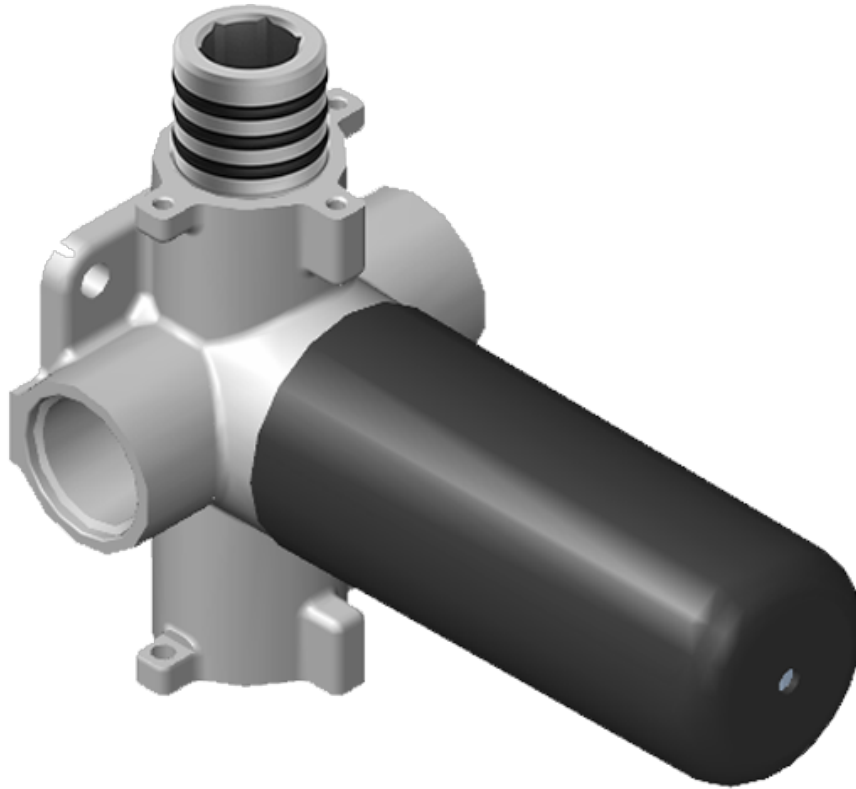

## Finezza Uno Series

SHOWER  
 Two-Way Diverter Volume Control  
 Valve WITH Off Function and Pass-  
 Through  
**G-8052**

**Information**

- 11.7 gpm @ 60 psi
- 3/4" universal inlets/outlets with female threads
- Operates one function at a time
- Stacking inlet and pass-through port feature
- Supplied with protective plastic cover
- CALGreen compliant depending on functions