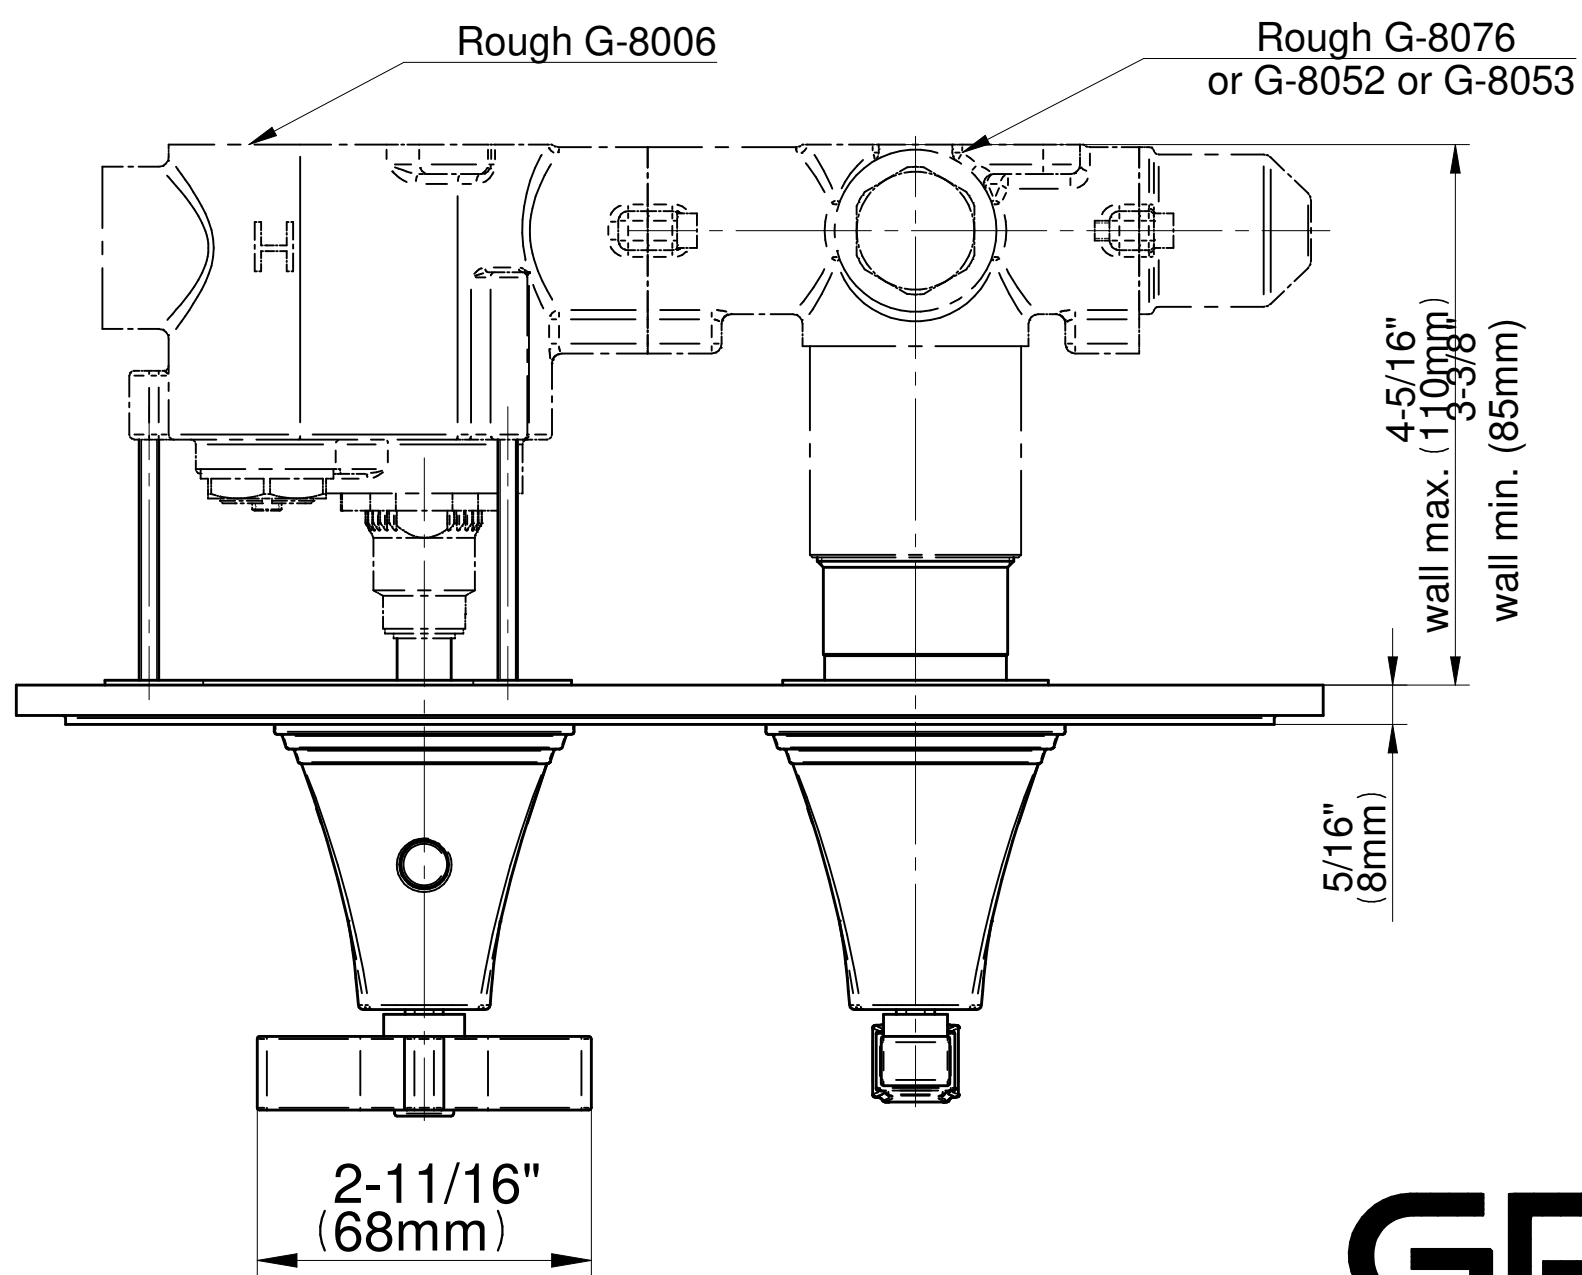

G-8049H-1C1L-T

Finezza Uno Series