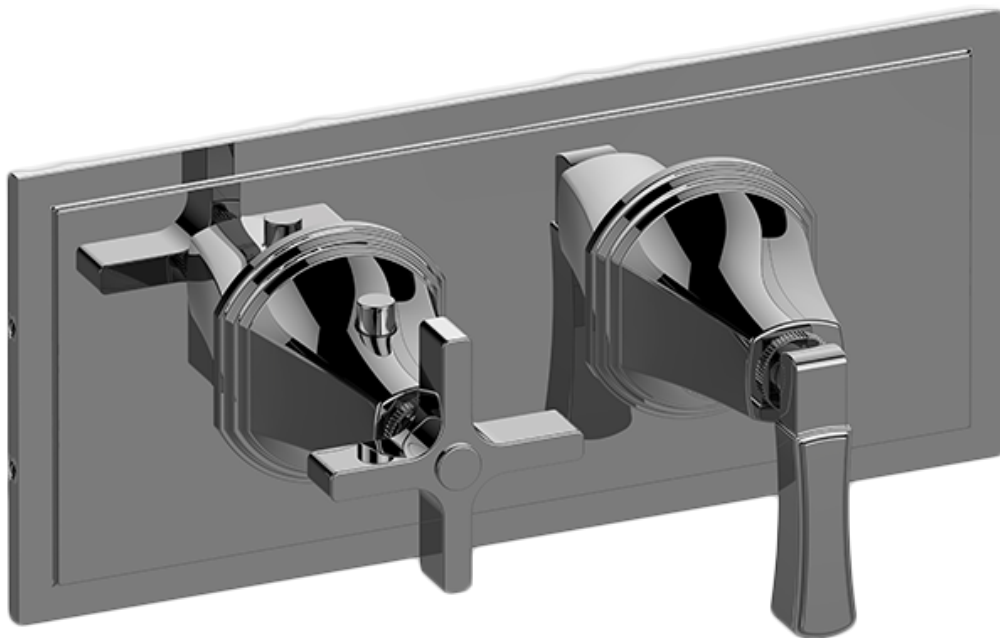

[www.graff-faucets.com](http://www.graff-faucets.com) | phone: 800-954-4723

SHOWER  
M-Series Valve Horizontal Trim  
with Two Handles  
**G-8049H-1C1L-T**

**Information**

- Two metal handles, decorative trim plate
- Use with M-Series rough valves
- LM47E0 handles should not be used with 2-way or 3-way diverter valves
- ADA