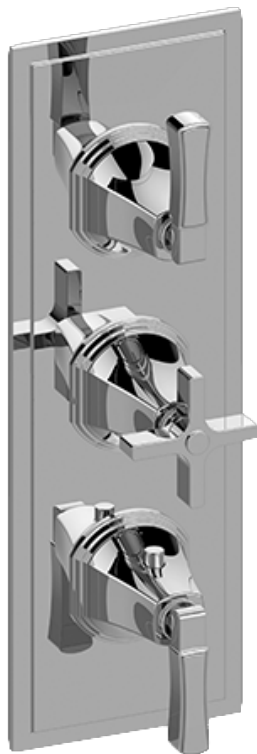

## Information

- 3/4" thermostatic valve and trim
- 3/4" stop/volume control valve (2 pieces)
- 9" showerhead with 12" ceiling-mounted shower arm
- Showerhead features no-clog, easy-clean spray nozzles
- Handshower set with wall-mounted slide bar and 59" hose (PVD finishes use 59" flex hose)
- Optional extension kit
- Flow rates: showerhead  $\leq$  1.8 max gpm, handshower  $\leq$  1.8 max gpm
- ADA

## Warranty

- Limited lifetime warranty

For complete warranty information go to [www.graff-faucets.com/en/info/faqs](http://www.graff-faucets.com/en/info/faqs)

The measurements shown are for reference only. Products and specifications shown are subject to change without notice. Revised 3/2016.

[www.graff-faucets.com](http://www.graff-faucets.com) | phone: 800-954-4723

SHOWER  
 Finezza UNO Thermostatic 3-Hole  
 Trim Plate and Handle  
**G-8078-2L1C-T**

**Information**

- Three metal handles
- Decorative trim plate
- Use with G-8006 and G-8076, G-8077, G-8052 or G-8053 thermostatic rough valves
- To complete package, you must order rough valves