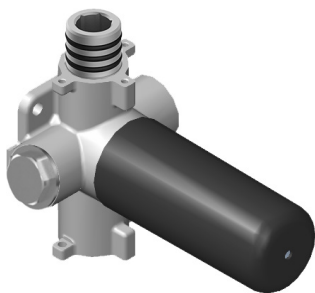

# G-8006

M-Series

3/4" Concealed Thermostatic Rough Valve

# G-8076

M-Series

Stop/Volume Control Rough Valve with Pass-Through

**GRAFF**<sup>®</sup>  
CUTTING EDGE DESIGN