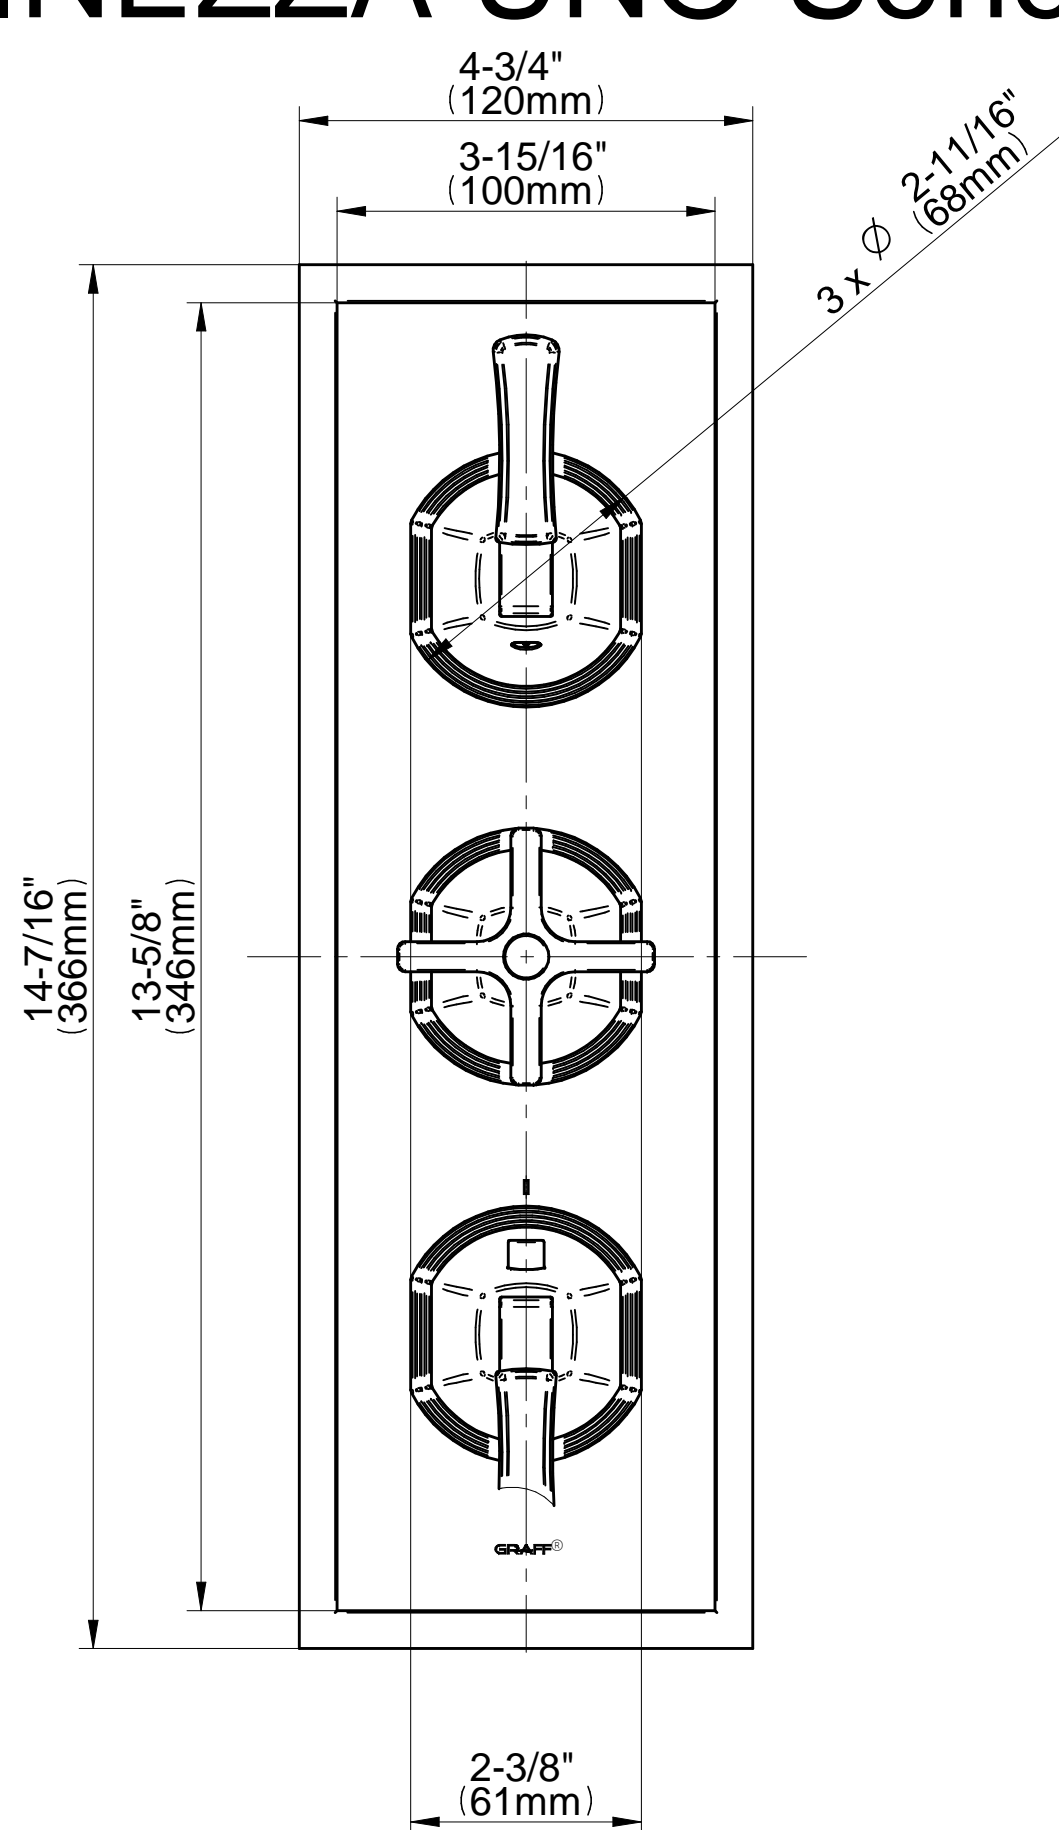

G-8078-2L1C-T

FINEZZA UNO Series