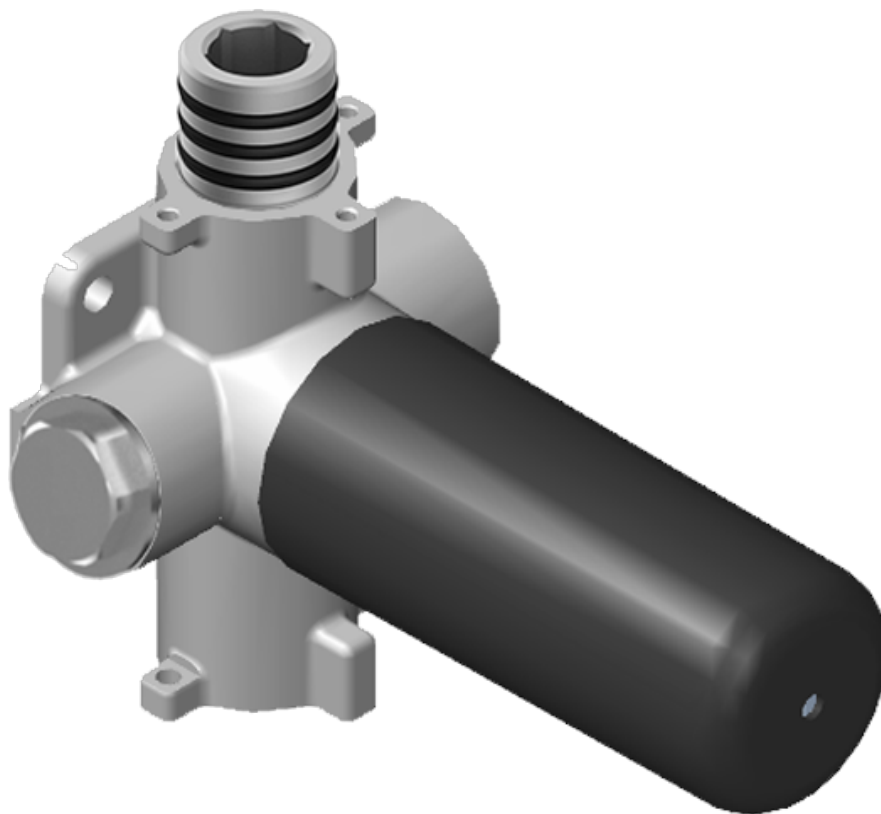

SHOWER
Stop/Volume Control Valve with
Pass Through
G-8076

Information

- 12.3 gpm @ 60 psi
- 3/4" universal inlets/outlets with female threads
- Stacking inlet and pass-through port feature
- Supplied with protective plastic cover
- CalGreen compliant dependent on functions

Finishes

24K Gold	24K Brushed Gold	Brushed Brass PVD	Architectural Black™	Brushed Nickel	Brushed Onyx PVD®	Brushed OR'osa PVD®	Gunmetal
Matte Black	Olive Bronze	Onyx PVD®	Polished Brass PVD	Polished Chrome	Polished Nickel	OR'osa PVD®	Unfinished Brass
Unfinished Brushed Brass	Vintage Brushed Brass	Architectural White