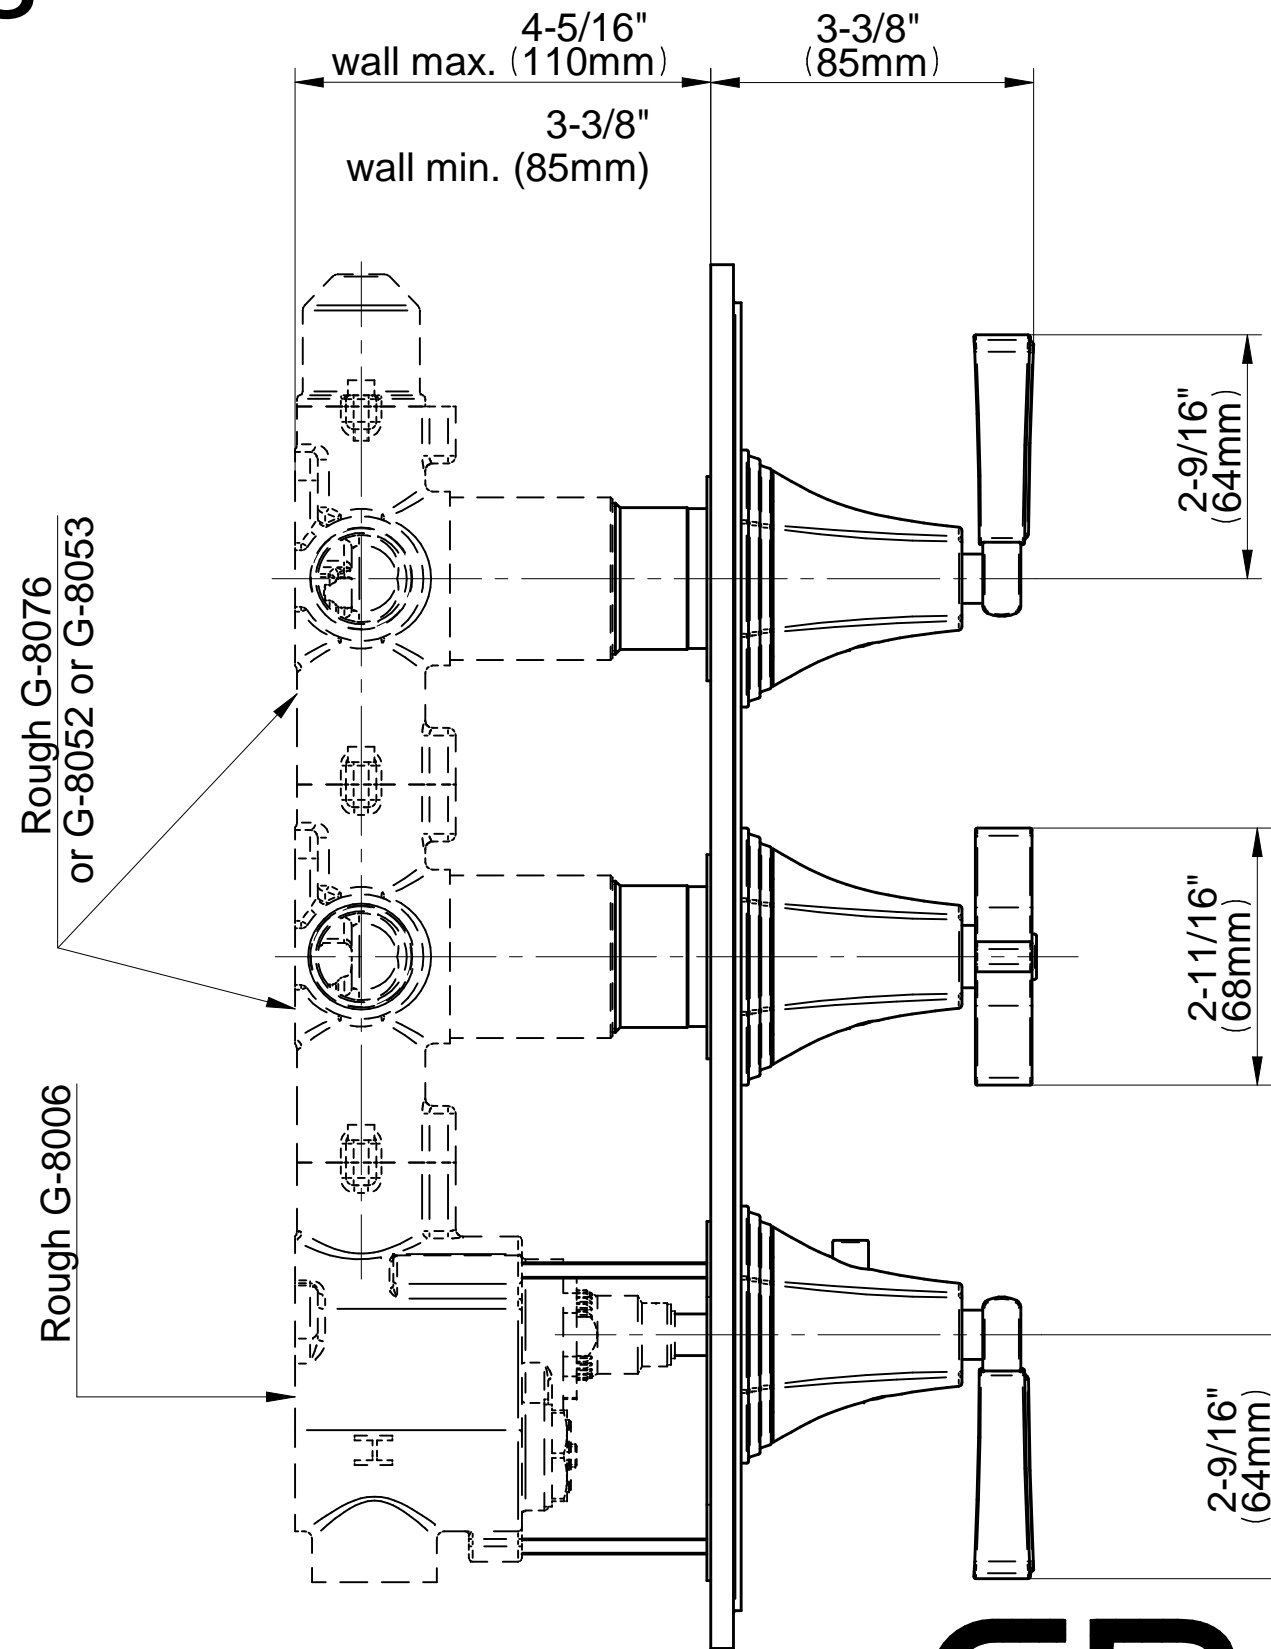

G-8078-2L1C-T

FINEZZA UNO Series