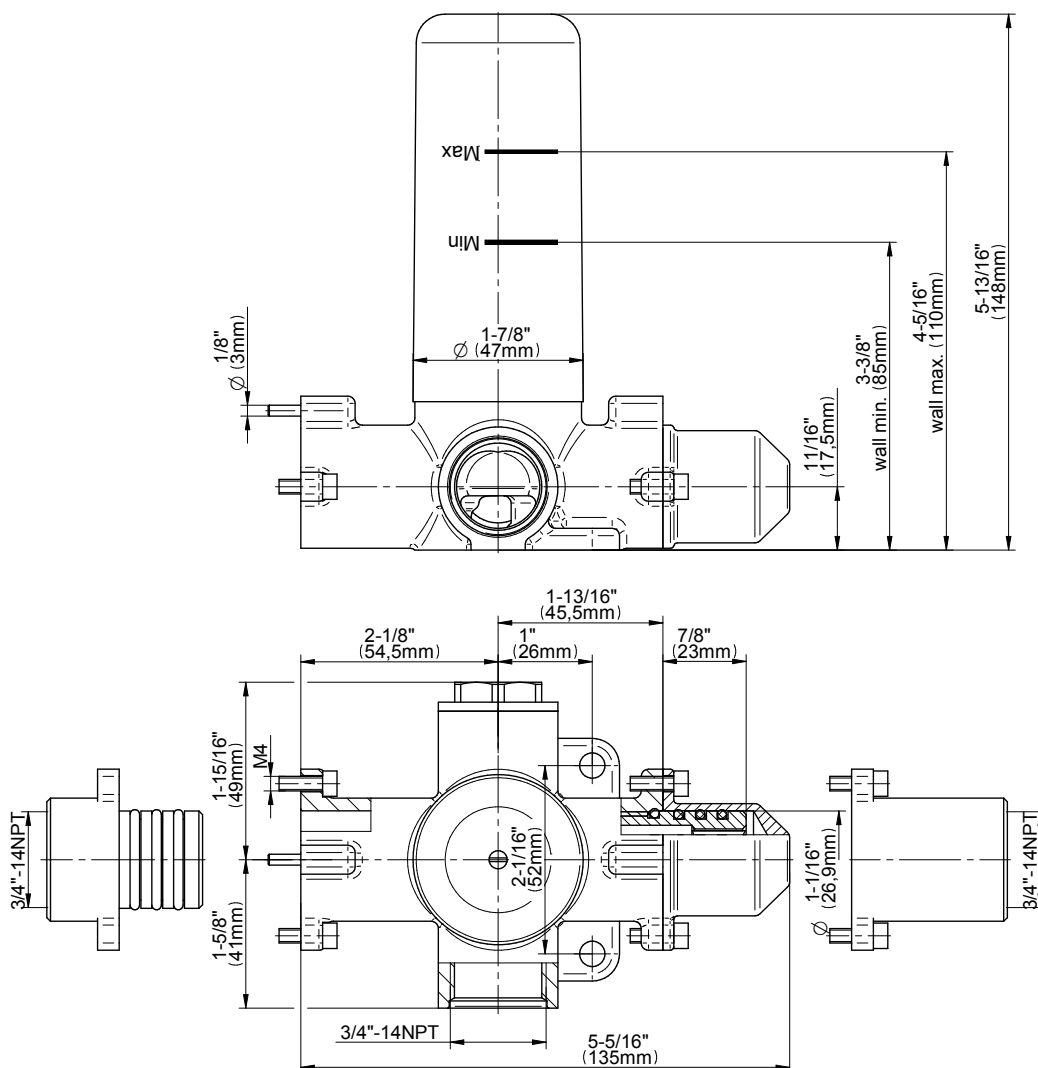

The measurements shown are for reference only. Products and specifications shown are subject to change without notice. Revised 3/2016.

www.graff-faucets.com | phone: 800-954-4723