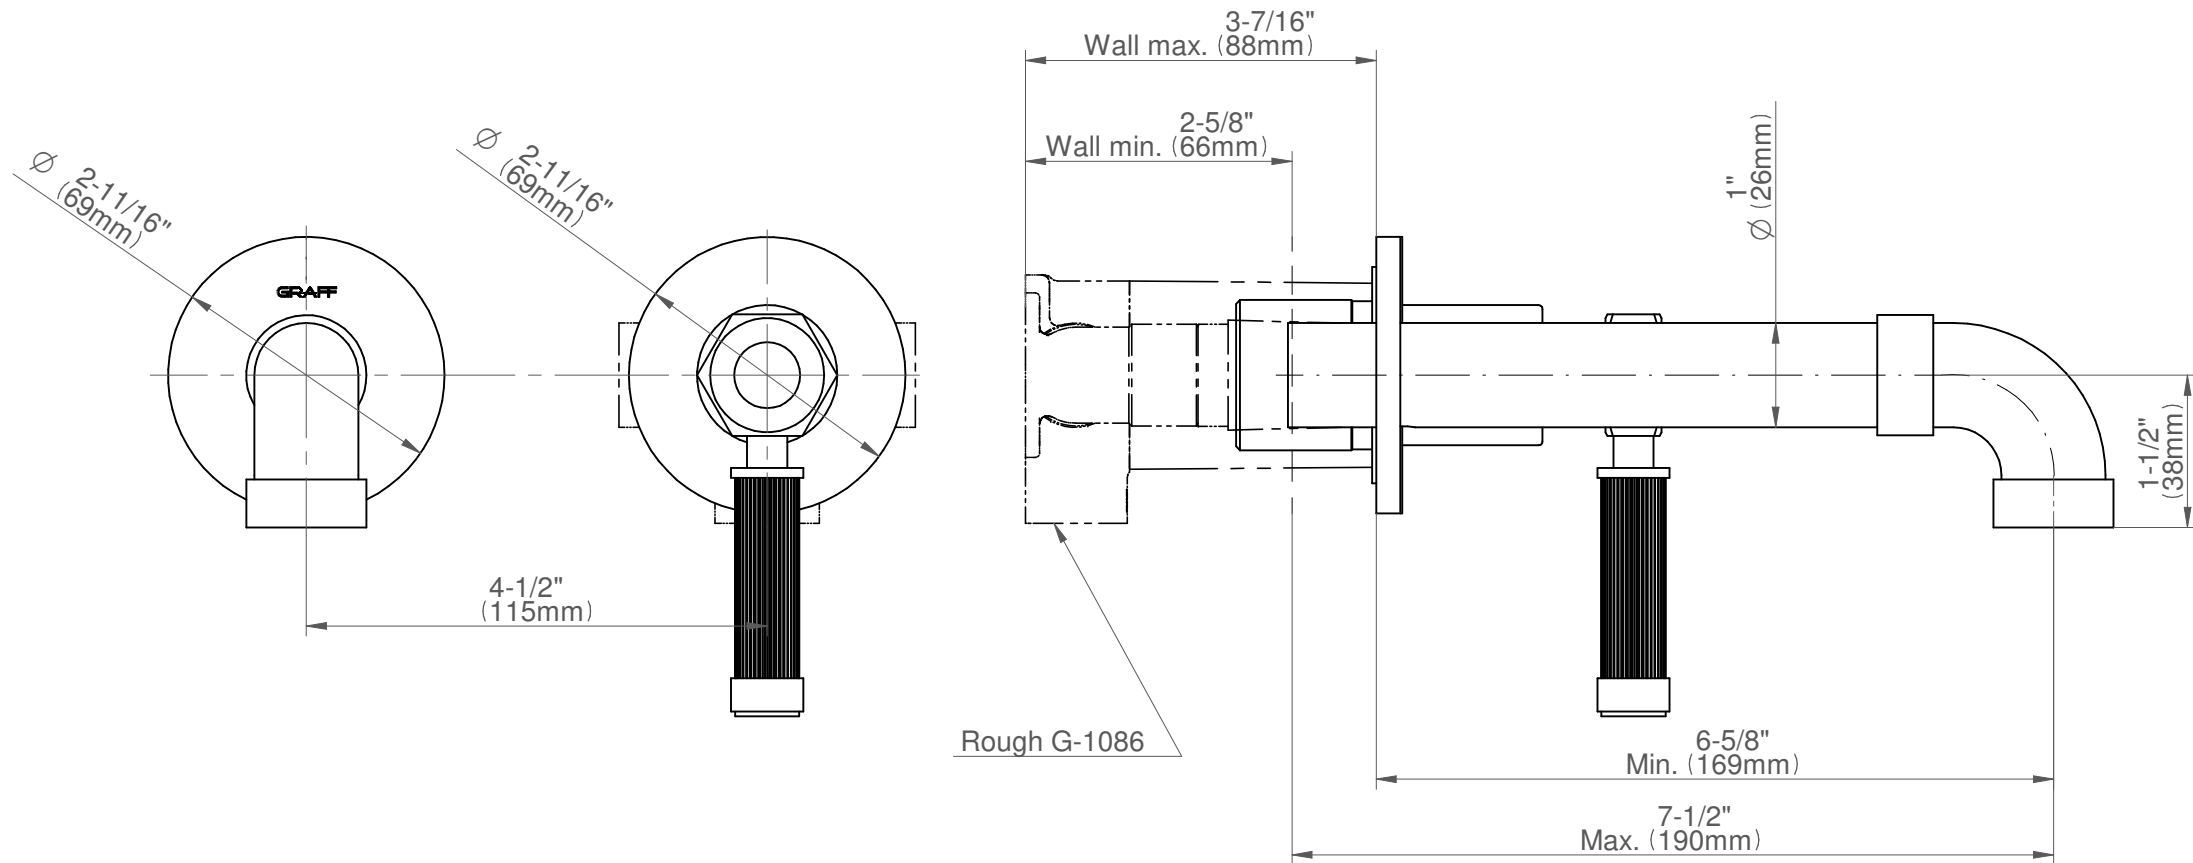

BATHROOM
Vintage Wall-Mounted Lavatory
Faucet with Single Handle
G-11335-LM56

GRAFF®

Information

- Wall-mount spout and handle installation
- Aerated flow rate ≤ 1.2 max gpm
- 7-1/2" spout reach
- Handle may be installed on left or right of spout
- Drain assembly not included
- Optional extension kit
- Optional matching decorative trap G-9973
- ADA
- CALGreen

GN-11335-LM56B-T

Vintage Series

BATHROOM
 Vintage Wall-Mounted Lavatory
 Faucet with Single Handle

Information

- Wall-mount spout and handle installation
- Aerated flow rate ≤ 1.2 max gpm
- 7-1/2" spout reach
- Handle may be installed on left or right of spout
- Drain assembly not included
- Optional extension kit
- Optional matching decorative trap G-9973
- ADA
- CALGreen