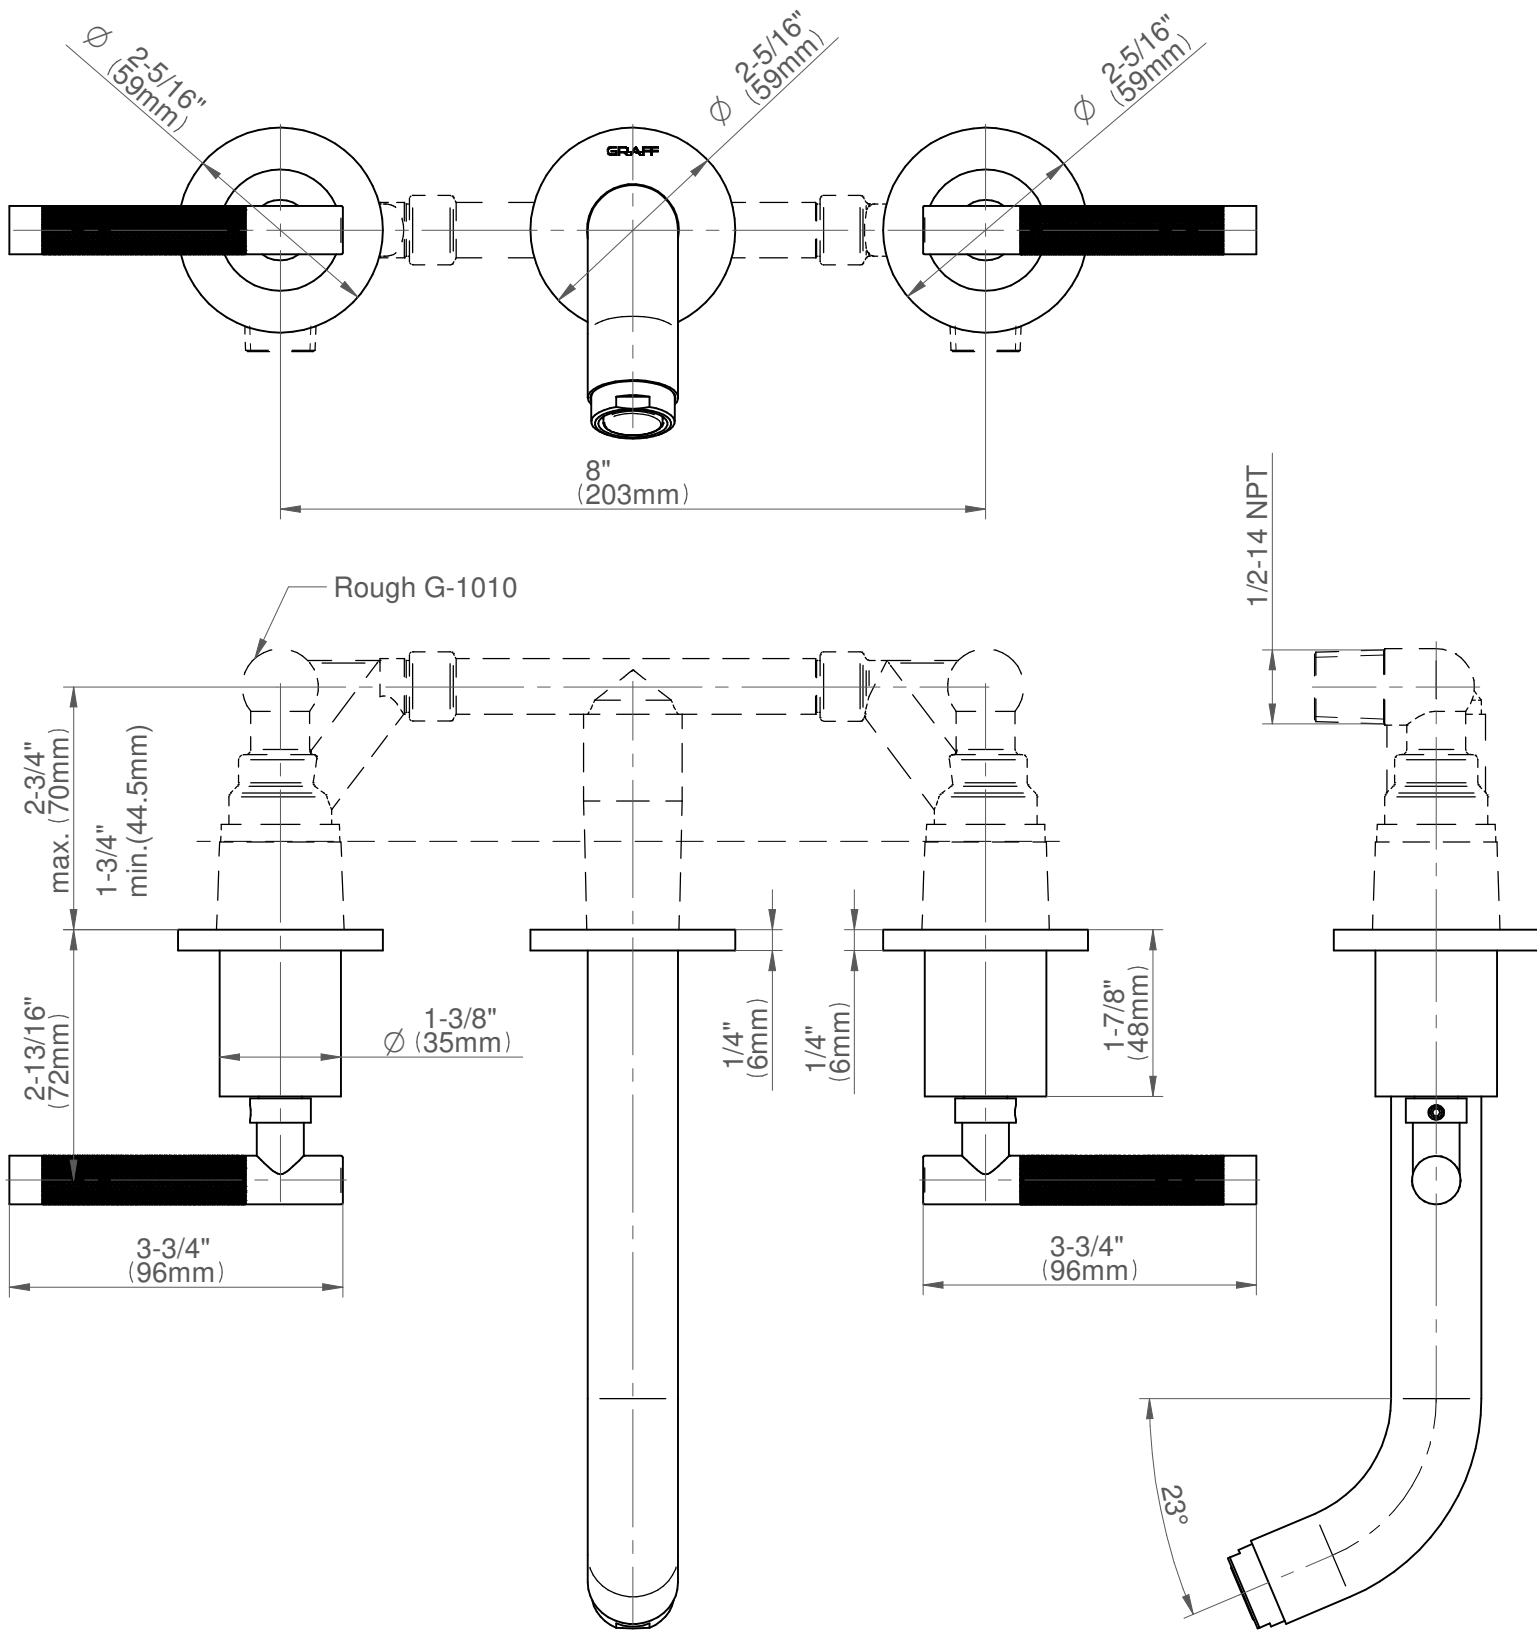

BATHROOM
Harley Wall-Mounted Lavatory
Faucet
G-11430-LM57B

GRAFF®

Information

- Wall-mount spout and handle installation
- Aerated flow rate ≤ 1.2 max gpm
- 7-1/2" spout reach
- Drain assembly not included
- Optional matching decorative trap G-9970
- ADA
- CALGreen

GN-11430-57B-T

HARLEY Series

Information

- 1/2" male NPT inlets

Finishes

24K Gold

24K Brushed
Gold

24K Brushed
Gold with
Onyx PVD
Accents

Information

- Wall-mount spout and handle installation
- Aerated flow rate ≤ 1.2 max gpm
- 7-1/2" spout reach
- Drain assembly not included
- Optional matching decorative trap G-9970
- ADA
- CALGreen

Finishes