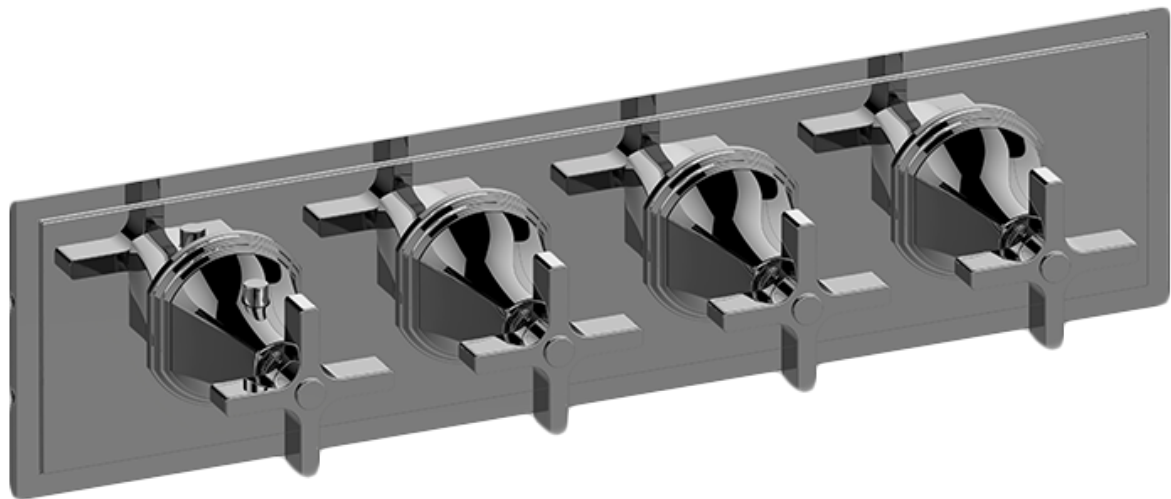

SHOWER
M-Series Valve Horizontal Trim
with Four Handles
G-8079H-C15E0-T

Information

- Four metal handles, decorative trim plate
- Use with M-Series rough valves
- ADA

Finishes

G-8079H-C15E0-T

Finezza Uno Series