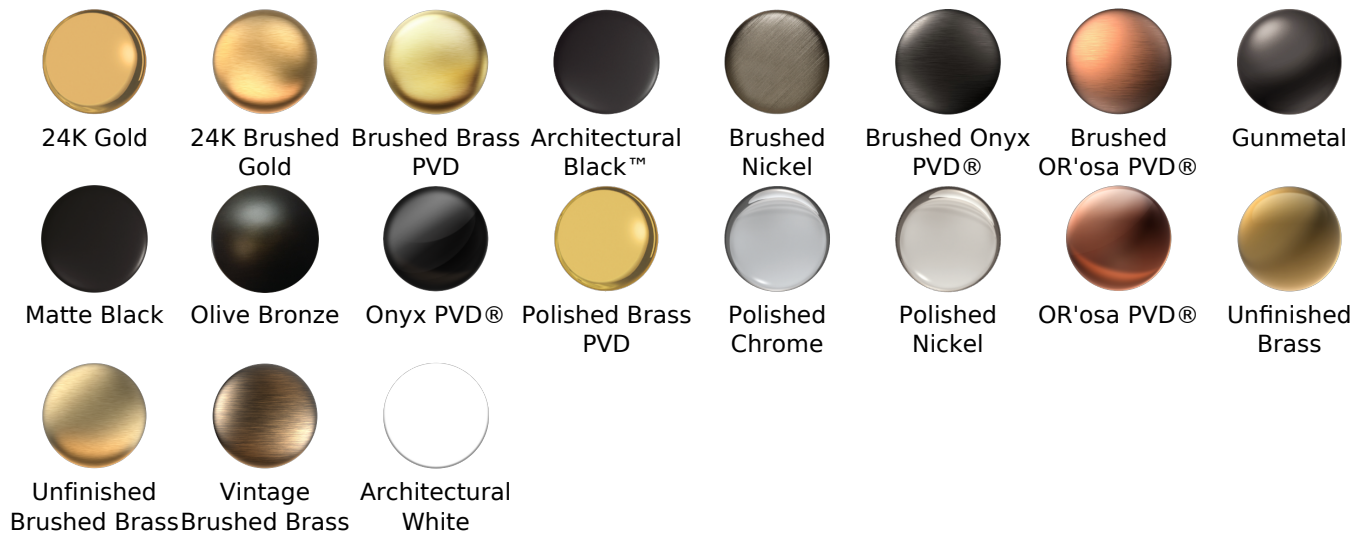

SHOWER
M-Series Valve Horizontal Trim
with Four Handles
G-8079H-C15E0-T

Information

- Four metal handles, decorative trim plate
- Use with M-Series rough valves
- ADA

Finishes

G-8079H-C15E0-T

Finezza Uno Series