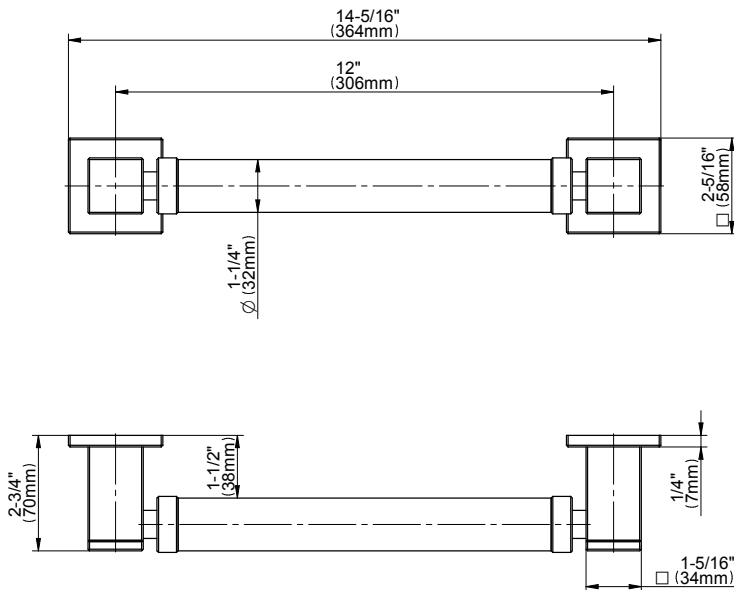

SHOWER
 Square 12" Grab Bar
G-9612

Information

- 12" center to center
- 1-1/2" distance from wall to bar
- 1-1/4" diameter
- Solid brass construction
- Mounting hardware included
- ADA compliant when installed per ADA guidelines
- Style complements contemporary collections

Finishes

G-9612

Incanto Collection
12" Square Grab Bar

GRAFF®

Product Features

- 12" center to center
- 1-1/2" distance from wall to bar
- 1-1/4" diameter
- Solid brass construction
- Mounting hardware included
- ADA compliant when installed per ADA guidelines
- Style complements contemporary collections

The measurements shown are for reference only. Products and specifications shown are subject to change without notice. Revised 5/2018

www.graff-designs.com | phone: 800-954-4723