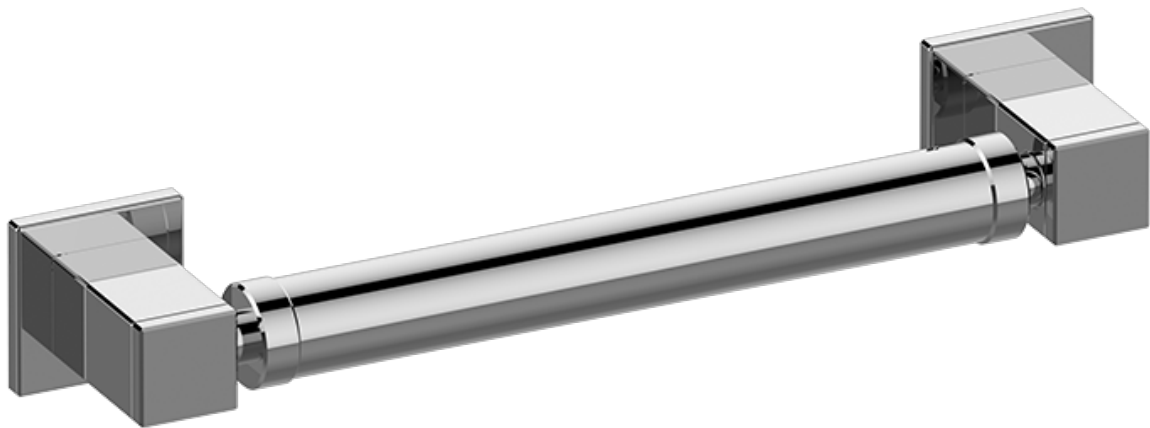

SHOWER
 Square 12" Grab Bar
G-9612

Information

- 12" center to center
- 1-1/2" distance from wall to bar
- 1-1/4" diameter
- Solid brass construction
- Mounting hardware included
- ADA compliant when installed per ADA guidelines
- Style complements contemporary collections

Finishes

G-9612

Incanto Collection
12" Square Grab Bar

GRAFF®

Product Features

- 12" center to center
- 1-1/2" distance from wall to bar
- 1-1/4" diameter
- Solid brass construction
- Mounting hardware included
- ADA compliant when installed per ADA guidelines
- Style complements contemporary collections