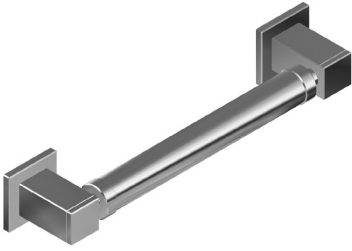

SHOWER
 Square 12" Grab Bar
G-9612

Information

- 12" center to center
- 1-1/2" distance from wall to bar
- 1-1/4" diameter
- Solid brass construction
- Mounting hardware included
- ADA compliant when installed per ADA guidelines
- Style complements contemporary collections

Finishes

G-9612

Incanto Collection
12" Square Grab Bar

GRAFF®

Product Features

- 12" center to center
- 1-1/2" distance from wall to bar
- 1-1/4" diameter
- Solid brass construction
- Mounting hardware included
- ADA compliant when installed per ADA guidelines
- Style complements contemporary collections