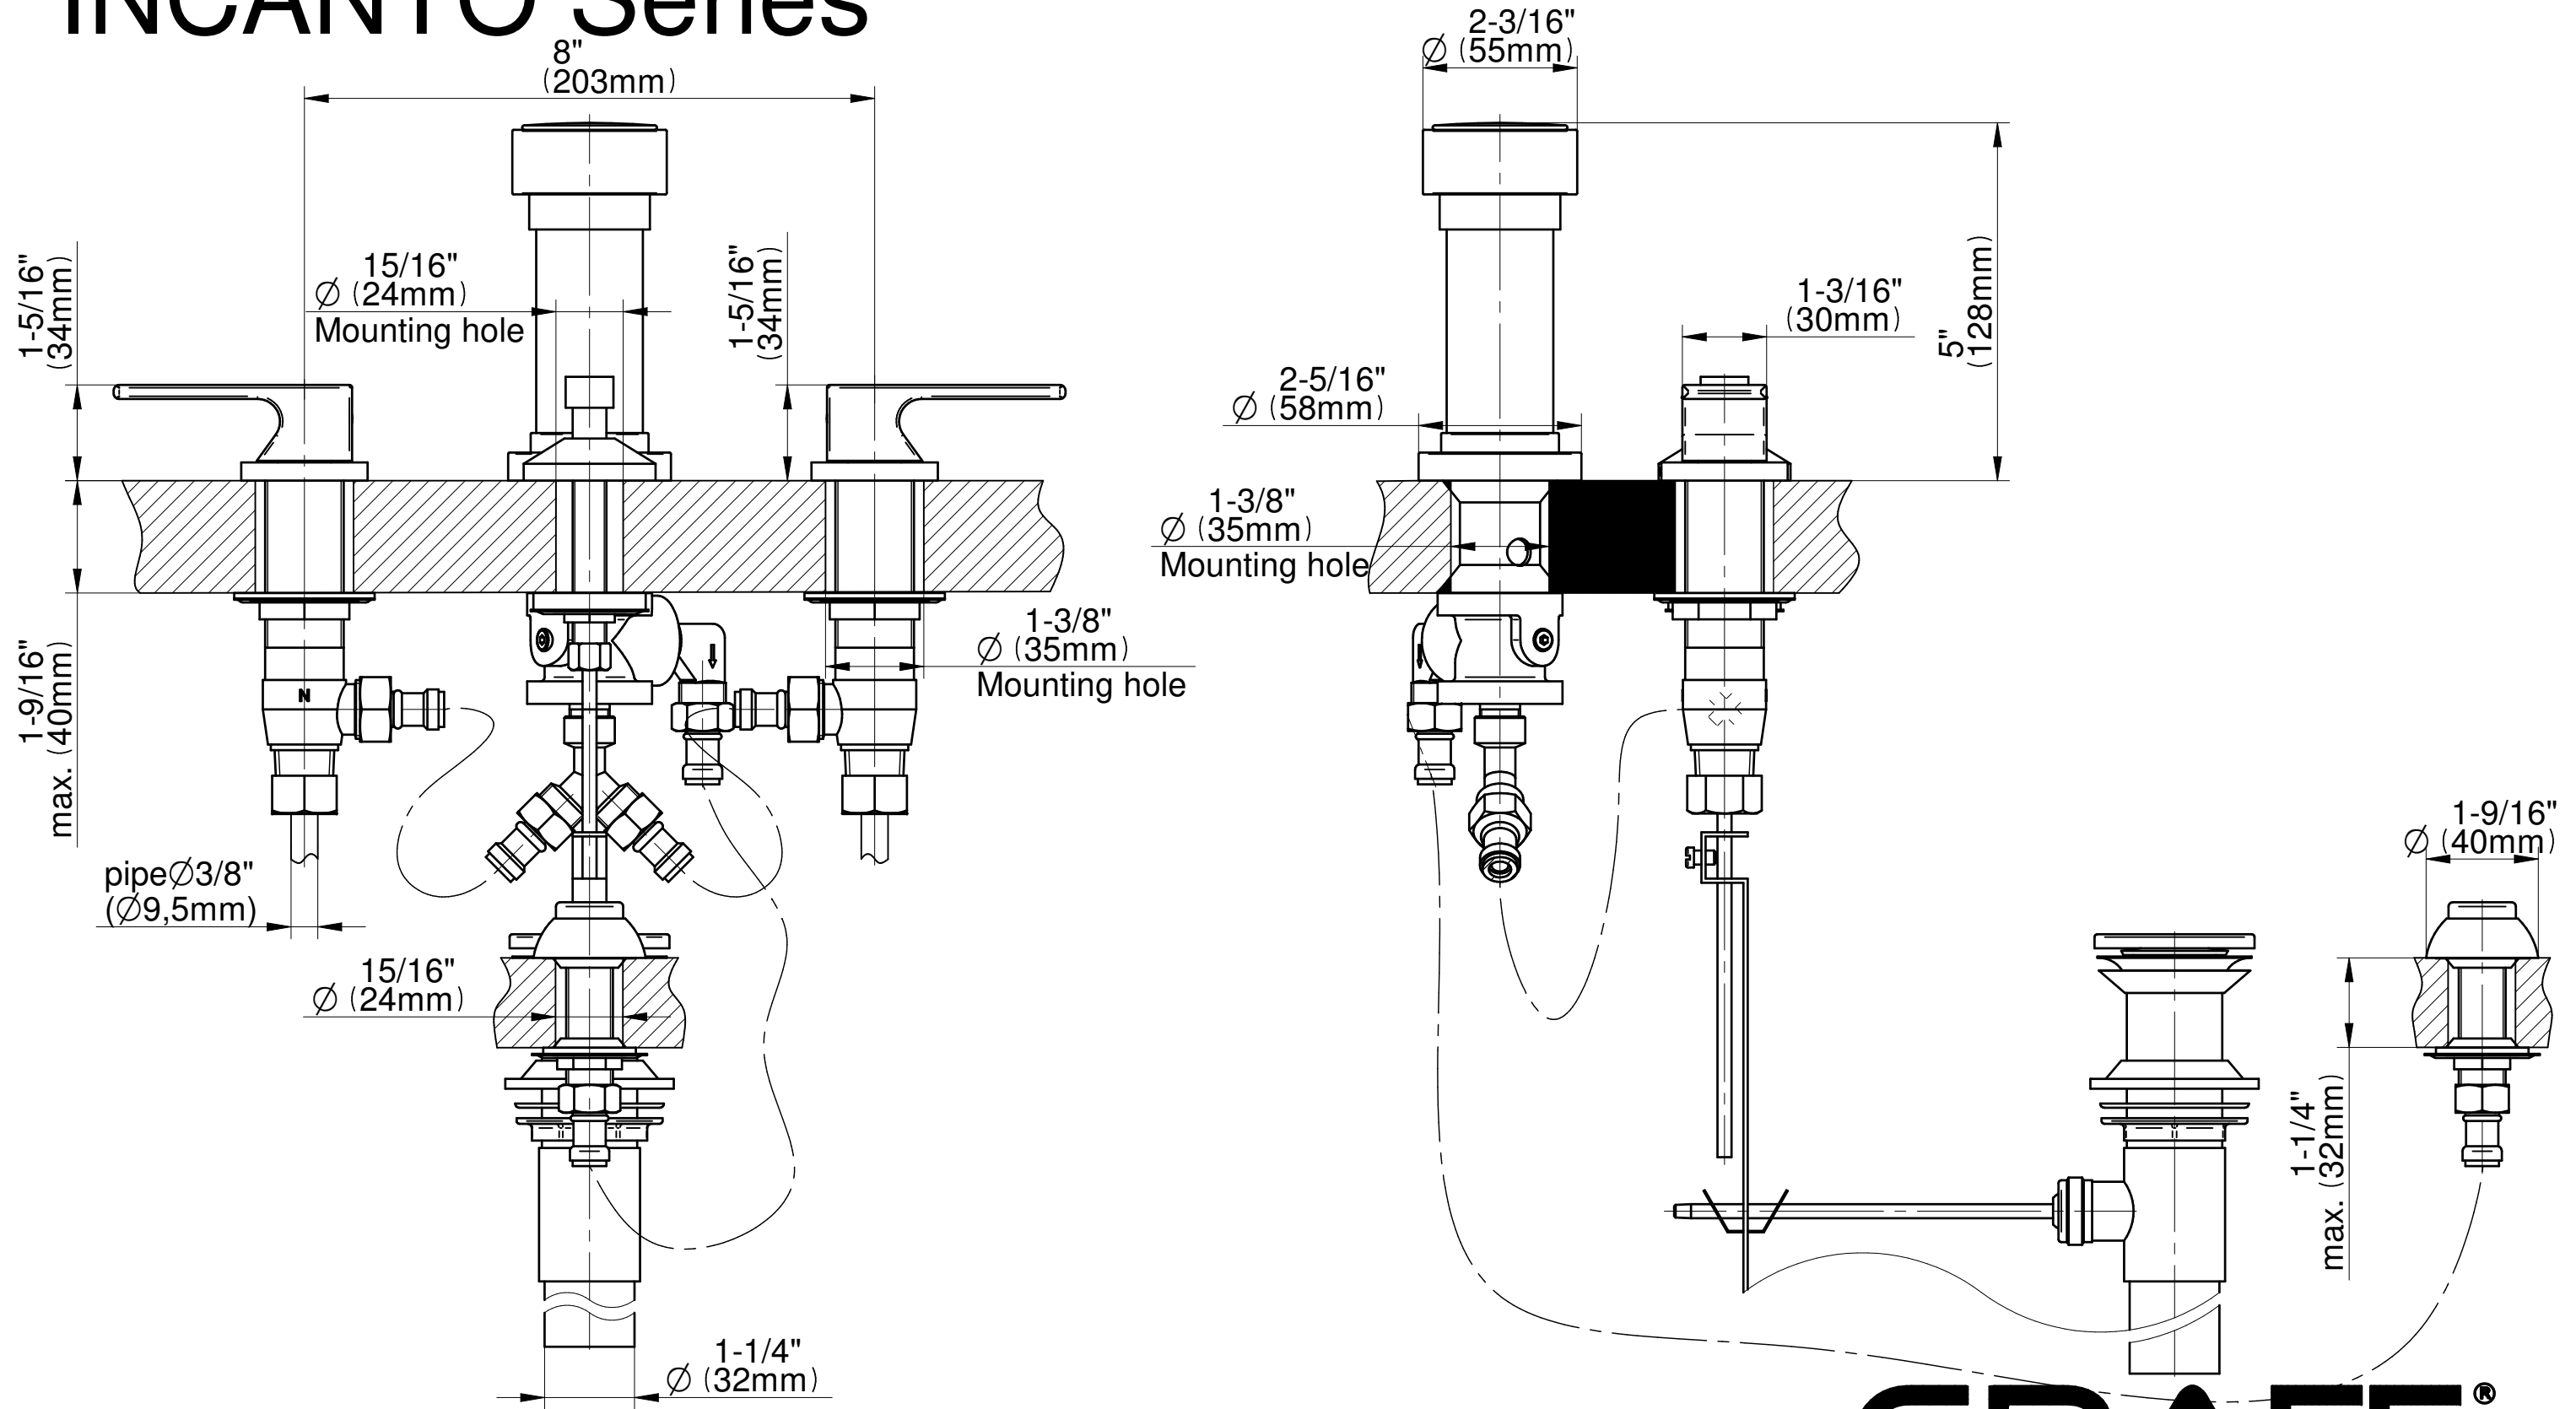

Information

- 4-hole installation
- Vertical spray with vacuum breaker
- Includes manual pop-up drain assembly with overflow
- ADA

Finishes

G-11261-LM55B

INCANTO Series

GRAFF[®]
CUTTING EDGE DESIGN