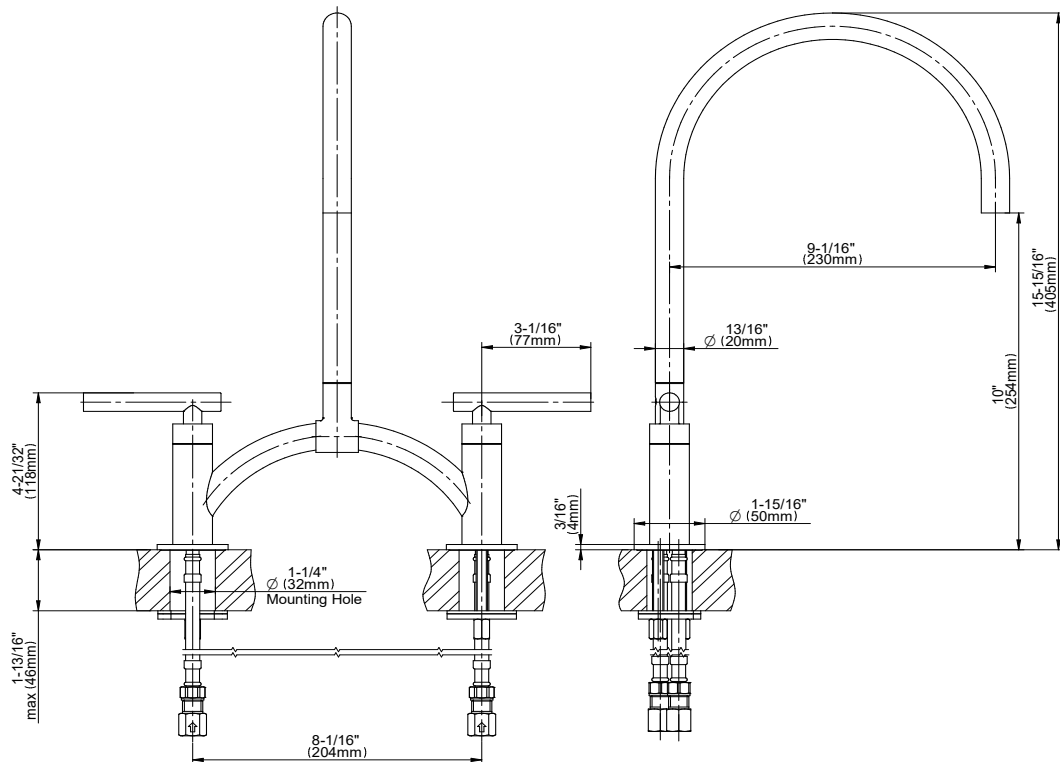

The measurements shown are for reference only. Products and specifications shown are subject to change without notice. Revised 06/2017

www.graff-faucets.com | phone: 800-954-4723