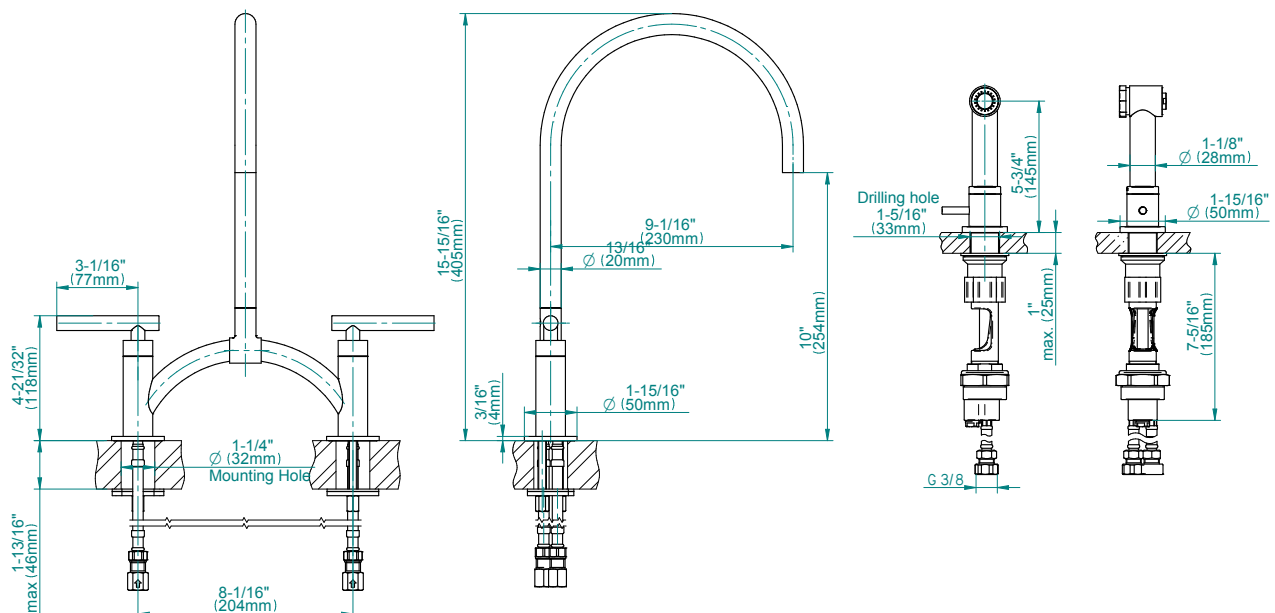

The measurements shown are for reference only. Products and specifications shown are subject to change without notice. Revised 1/2018

www.graff-designs.com | phone: 800-954-4723