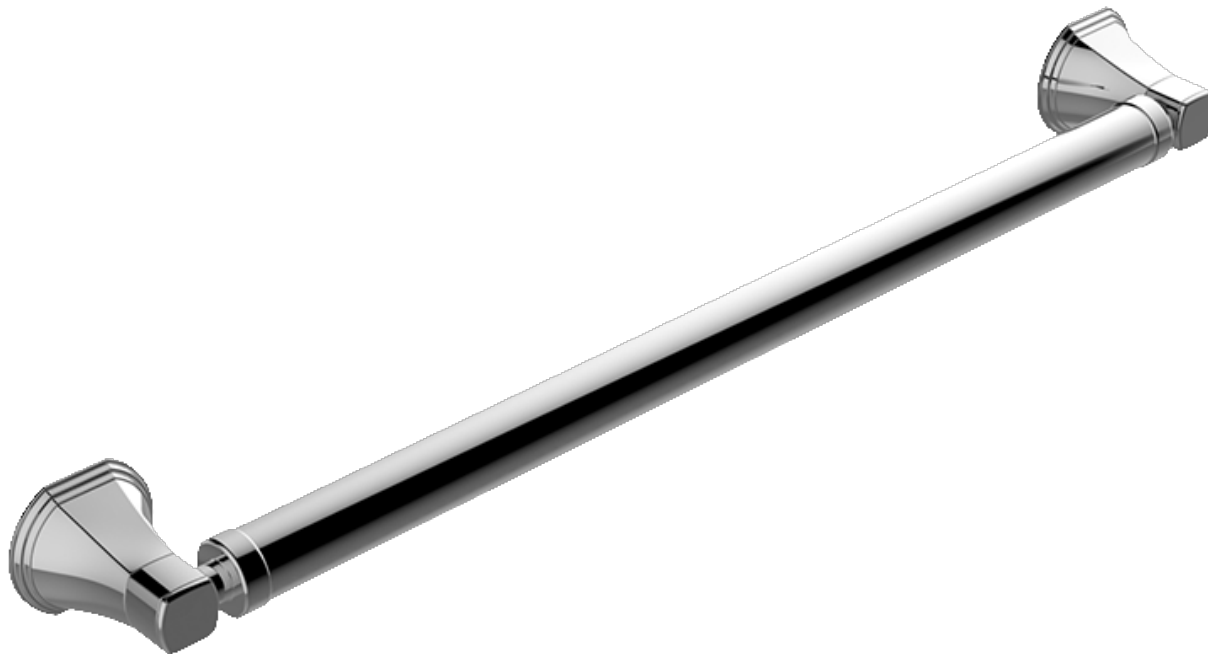

SHOWER  
 Finezza UNO 24" Grab Bar  
**G-9824**

**GRAFF®**

**Information**

- 24" center to center
- 1-1/2" distance from wall to bar
- 1-1/4" diameter
- Solid brass construction
- Mounting hardware included
- ADA compliant when installed properly
- Style options complement Finezza UNO collection