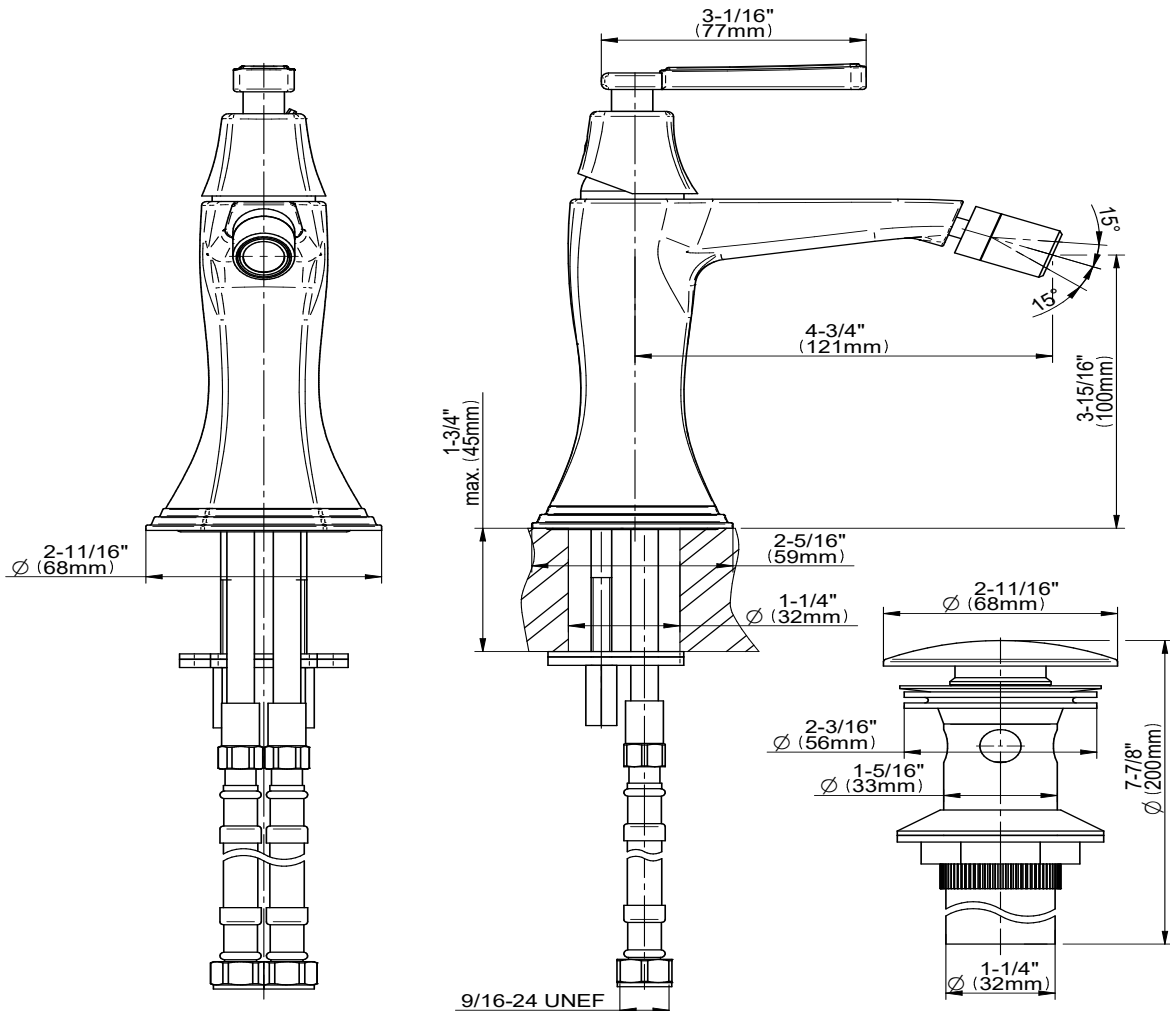

The measurements shown are for reference only. Products and specifications shown are subject to change without notice. Revised 01/2017

www.graff-faucets.com | phone: 800-954-4723