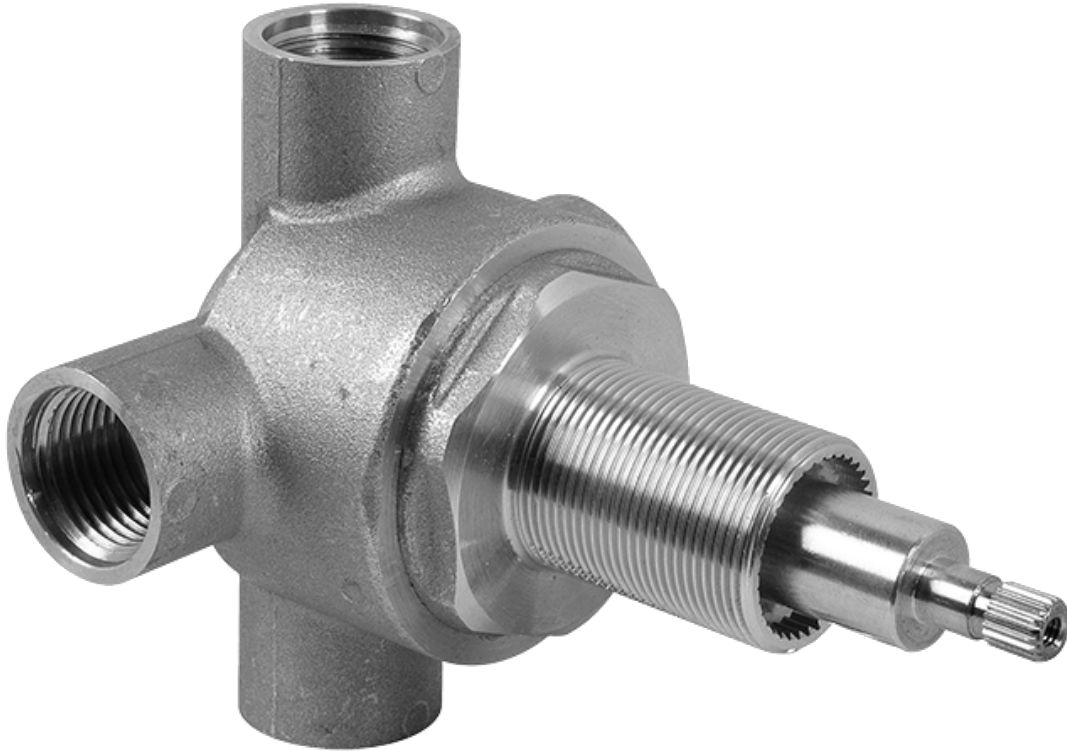

SHOWER  
Full Thermostatic Shower System  
with Transfer Valve (Rough &  
Trim)  
**GB5.122A-LM37S**

---

**GRAFF®**

## Information

- Single metal handle
- Decorative trim plate
- Use with G-8000 or G-8005 thermostatic rough valve
- To complete package, you must order rough valve
- ADA

# G-8036-LM37S

SHOWER  
3-Way High Flow Transfer Rough  
Valve WITH off function  
**G-8050**

---

**GRAFF®**

### Information

- Intended for use with Thermostatic Shower Systems
- 1/2" 3-way diverter valve with 3 outlets and off function
- Universal inlets/outlets with female threads
- Operates one function at a time
- Supplied with protective plastic cover
- CALGreen compliant depending on functions
- CALGreen