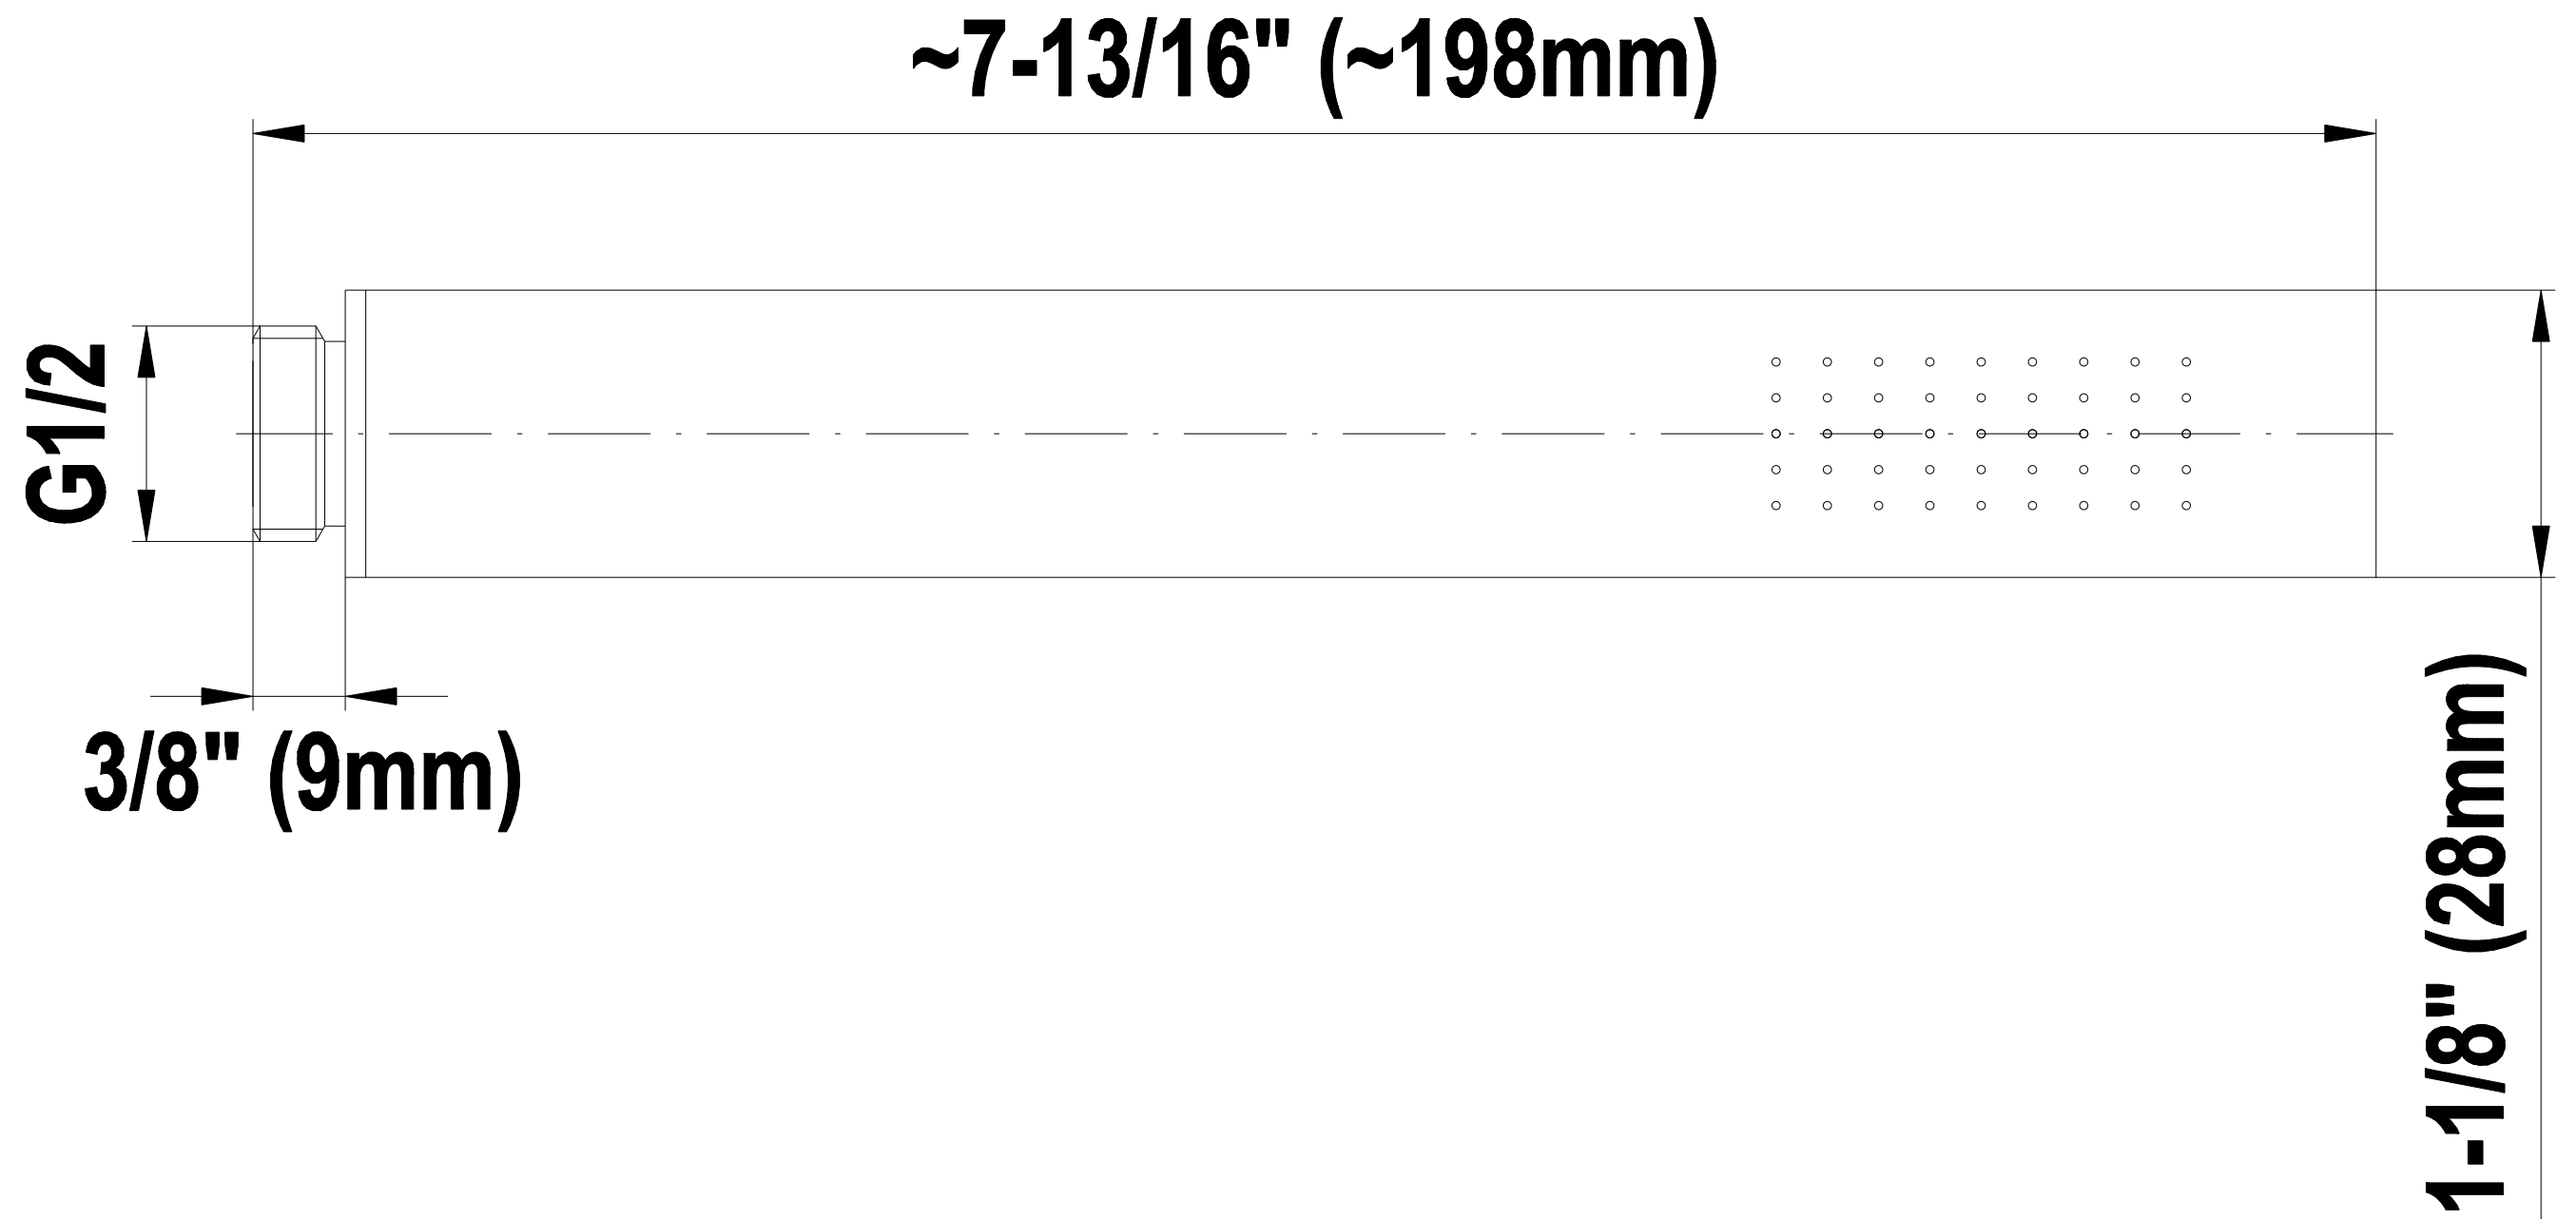

# Hand Held Shower G-8614

SHOWER  
Contemporary Round Wall  
Bracket for Handshower  
**G-8642**

---

**GRAFF®**