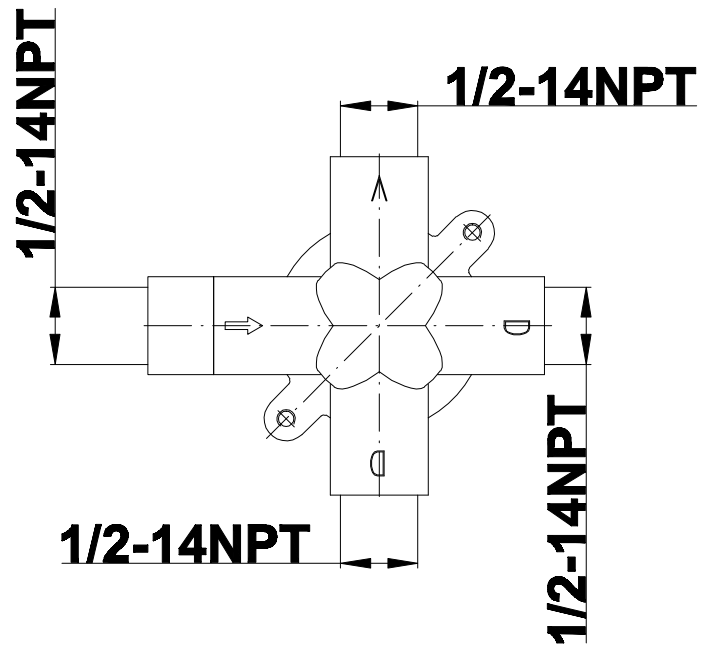

# G-8050

SHOWER  
M.E. & M.E. 25 Transfer Valve  
Trim Plate and Handle  
**G-8063-LM37S-T**

---

**GRAFF®**