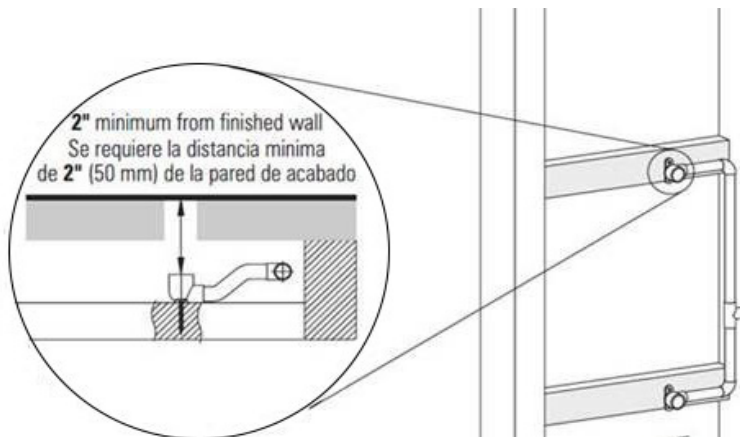

* Special order finish- call for availability