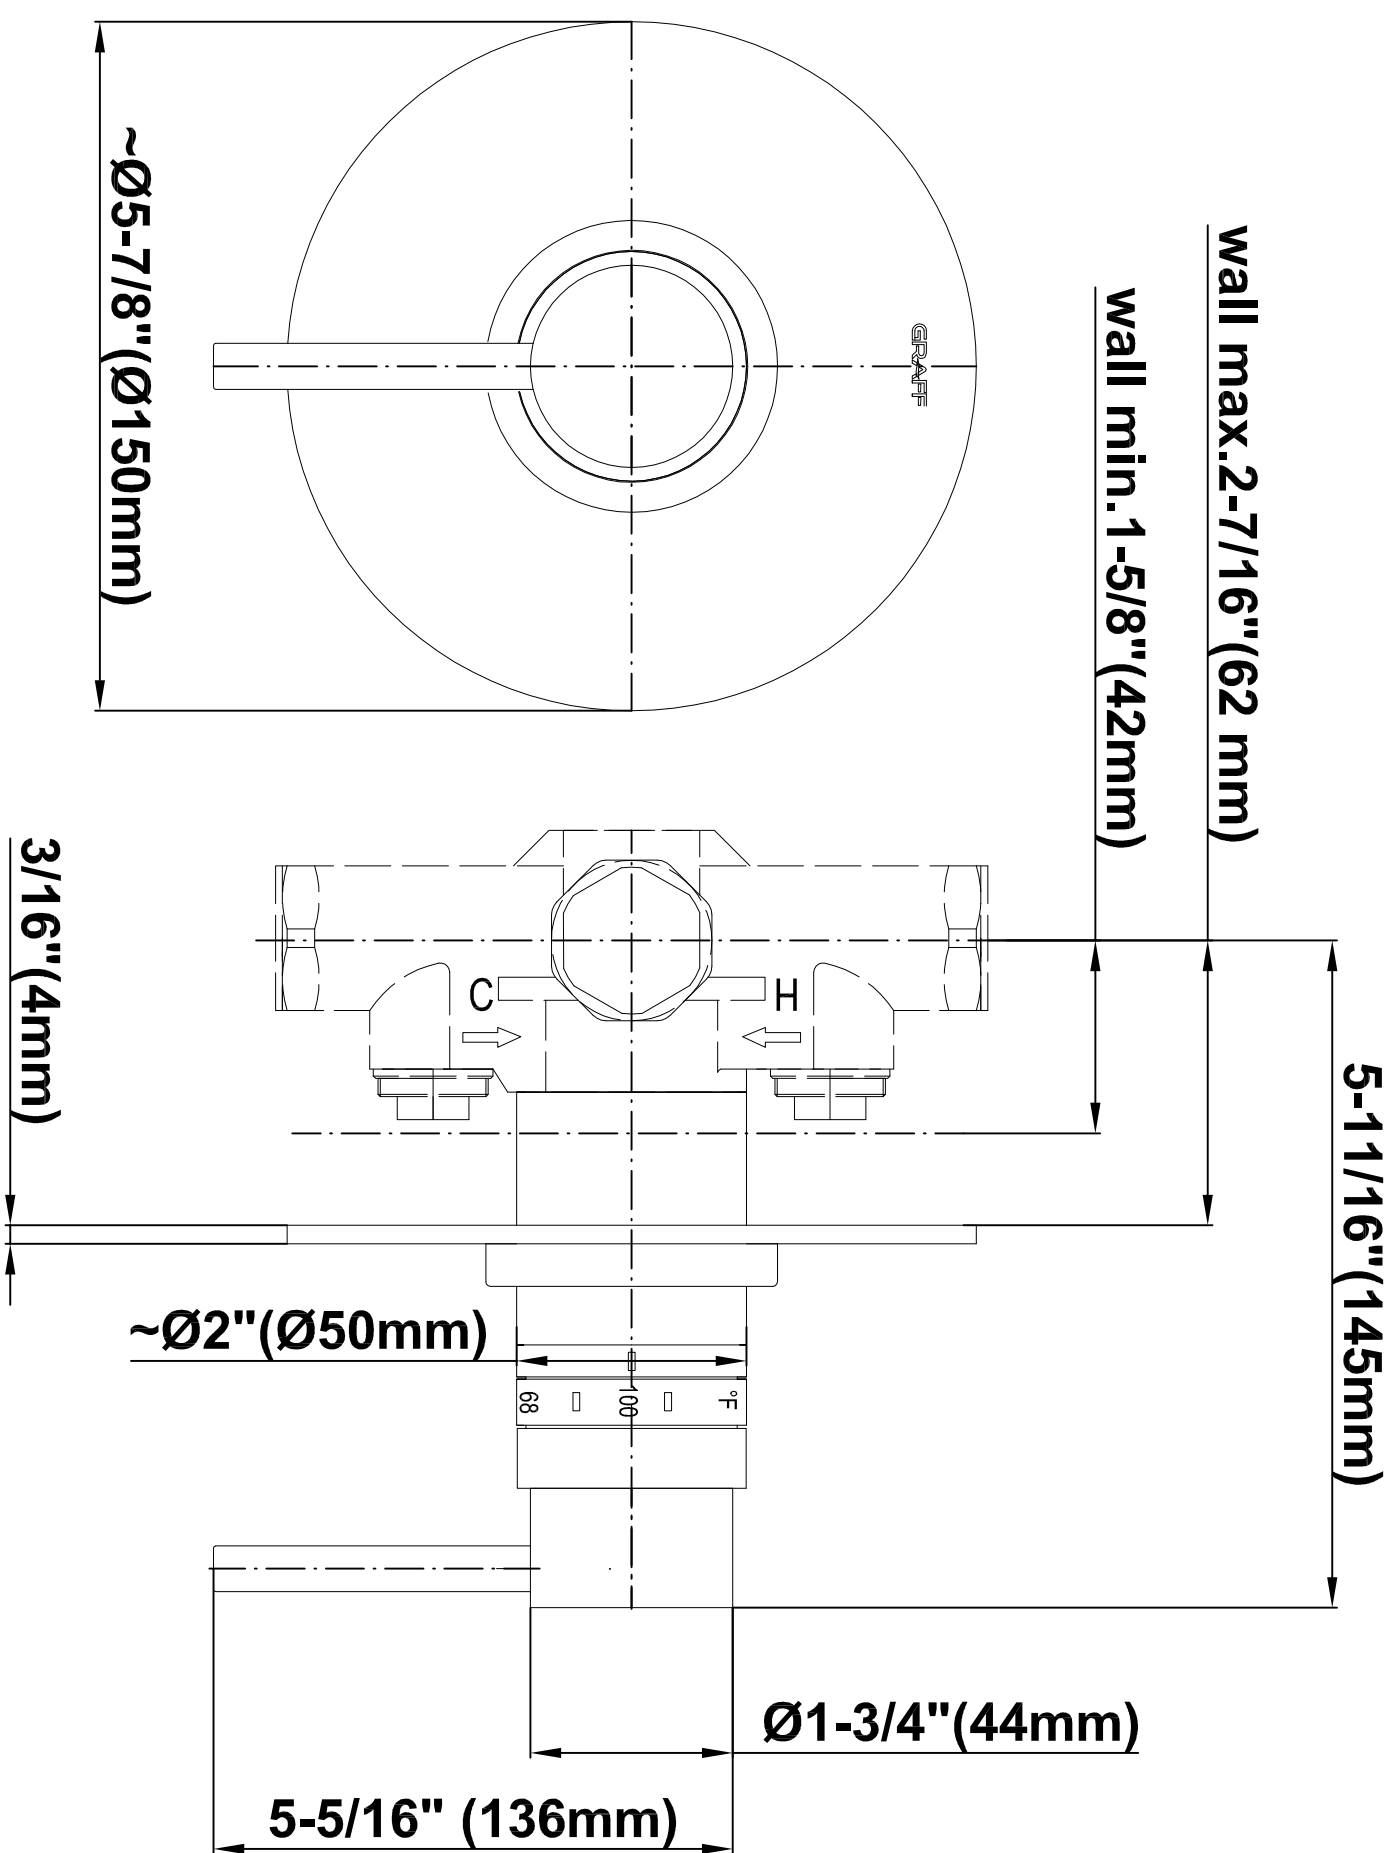

G-8036-LM37S