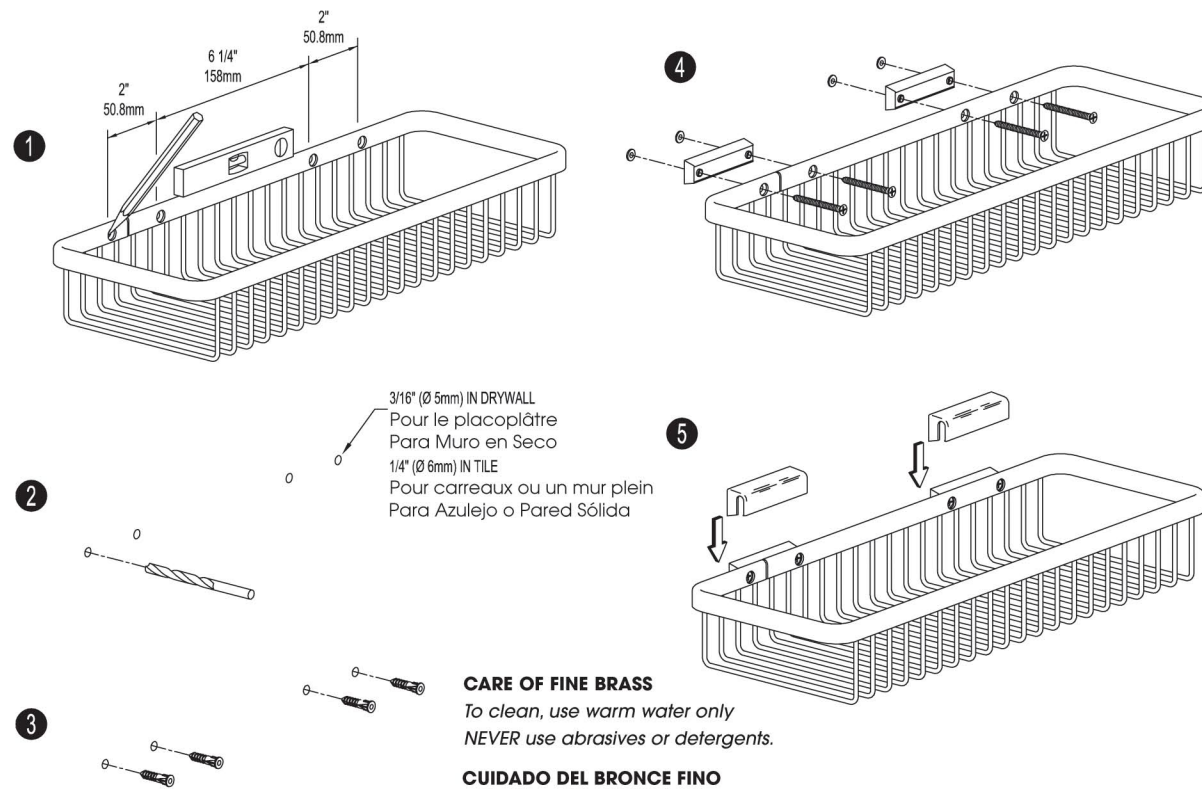

GINGER® BASKETS

INSTALLATION INSTRUCTIONS
 INSTRUCTIONS D'INSTALLATIONS
 INSTRUCCIONES DE INSTALACIÓN

#552G

GINGER®

ID552G.pdf 8-14-06

CARE OF FINE BRASS

To clean, use warm water only
 NEVER use abrasives or detergents.