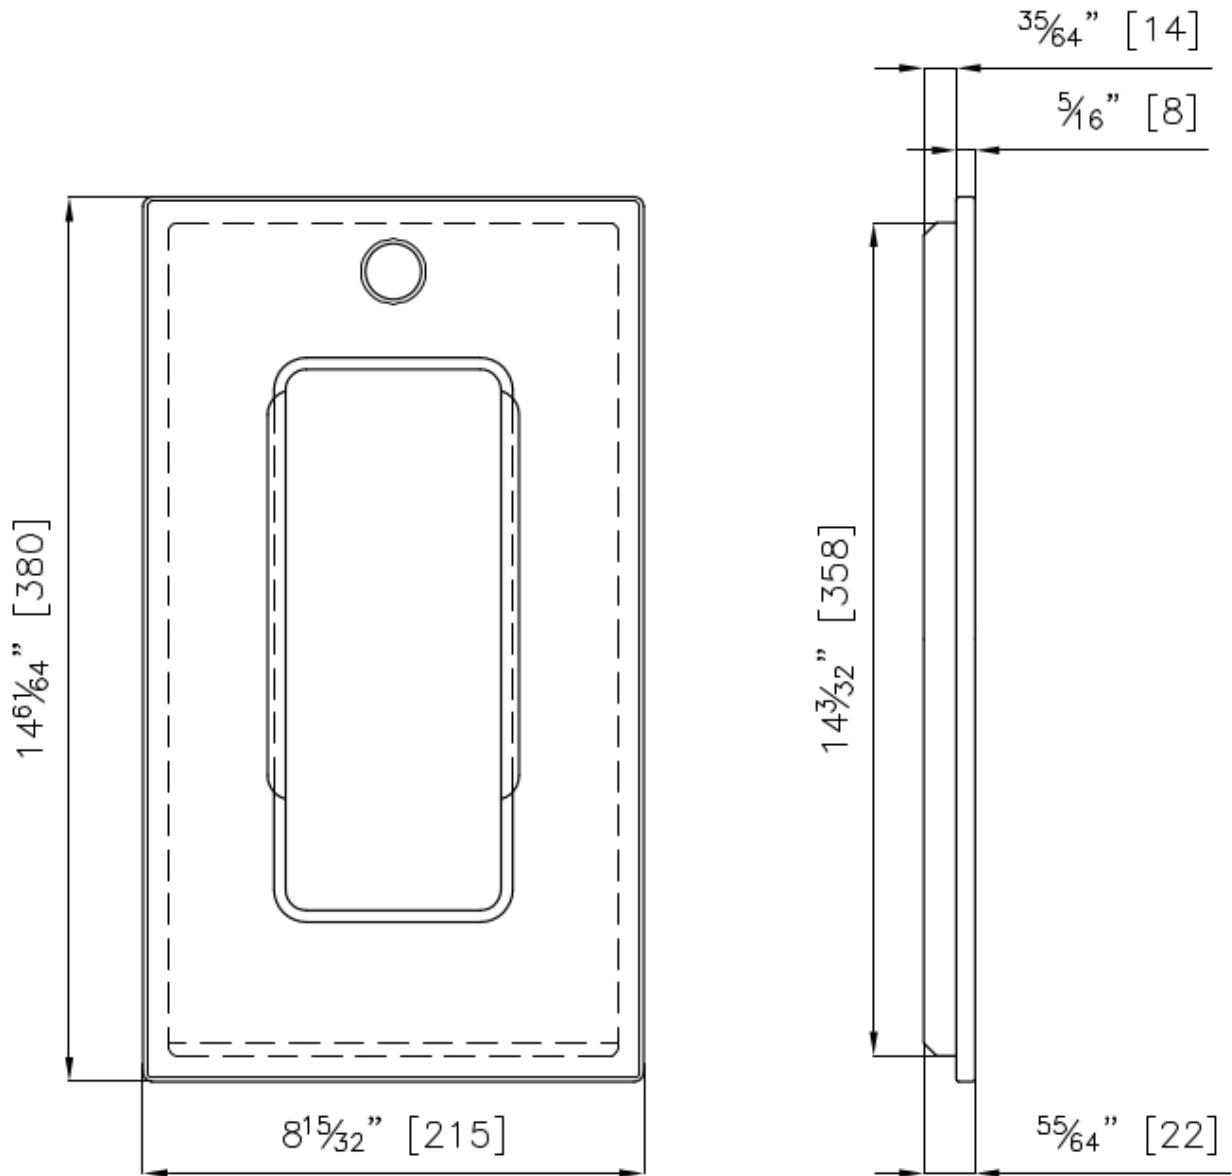

### DETAILS

Product notes

WARNING:

On several models of sinks it's only usable in combination with the accessory 8644101

Sink accessories

HDPE cutting boards and kit

Dimensions

21,5x38 cm  
8 <sup>15</sup>/<sub>32</sub>"x14 <sup>61</sup>/<sub>64</sub>"

## TECHNICAL DATA