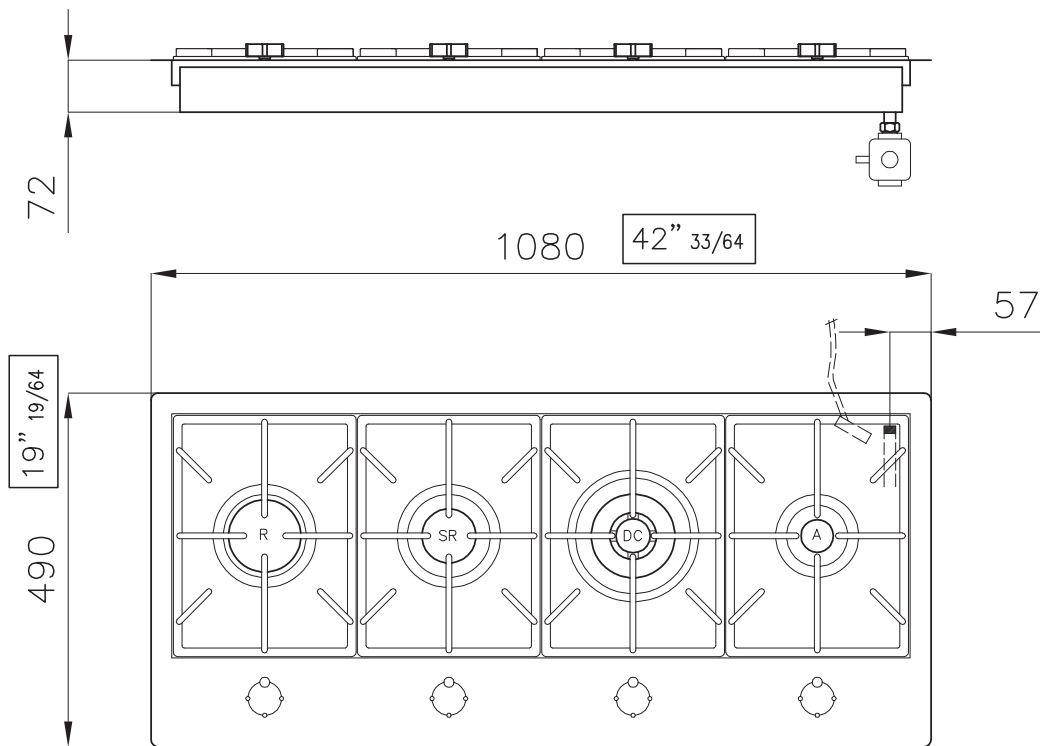

Foster Cooktops

Milano cooktop 4f 43" x 20"FT - **7640 900**

HIGHLIGHTS

Performance and practicality.
The weighty enameled cast iron grid has extraordinary dimensions, with a working surface up to 50% bigger compared to a normal domestic cooker hob.

Flush/mount installation.
The flush-mount cooker hobs have no vertical edge, and they can be sunk into a recess in the worktop's surface (fm), or simply placed on the worktop like a standard built-in product (om).

Series	Foster Milano
Model	Milano cooktop 4f 43" x 20"FT
Dimensions	42 33/64" x 19 19/64"
Maintop	AISI 304 Stainless Steel
finish	Satin Finish
Kind of Edge	1 mm - flush edge
Installation	Flush-mount or overmount
flush-mount cut-out	see cut-out drawing
overmount cut-out	41 47/64" x 18 1/2"
Grids	Enameled cast iron
hob controls	Knobs
Knobs	solid Metal
Safety	Safety valves
Total power	40,350 Btu/h
burners	4
Dual	15,500 Btu/h
rapid	10,750 Btu/h
semirapid	9,100 Btu/h
auxiliary	5,000 Btu/h
Simmer ring	2
Simmer Rate	900 Btu/h
Technical requirements	
Electrical supply	120V 60Hz
Gas std setting	Natural Gas
LP Gas conversion	kit for all burners included
Optional accessories	
	Cast iron wok support
Certifications	
	CSA certified for US & Canada

Foster Cooktops

Milano cooktop 4f 43" x 20"FT - **7640 900**

DIMENSIONS

CUT OUT