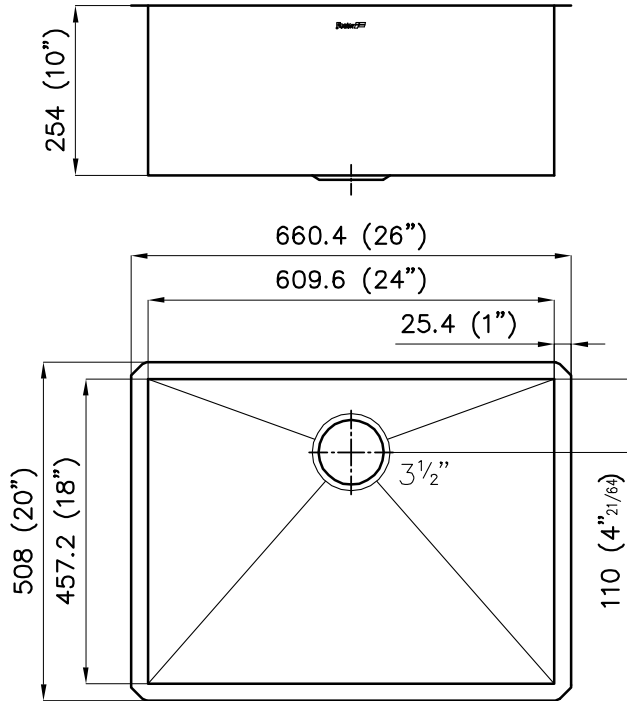

The classy and contemporary way to install a sink, here proposed in a wide range of different models and designs.

Series	Quadra Armored
Model	Quadra armored sink 1B 24"x18" UM
material	AISI 304 stainless steel
finish	Satin finish
thickness	16 Gauge (1,5 mm)
Inset type	undermount
overall dimensions	26" x 19"
bowls dimensions	1 bowl 24" x 18"
bowls depth	10"
Cut out	24" x 18"
waste fitting type	3 1/2" - with stainless steel basket
bowls bottom	x cross bending for easy water draining
Underside	protected with heavy duty undercoating
fixing system	undermount fixing kit (brass insert and clips)
Accessories:	1, T*, Z*, 3
accessories note	To use only with L3 chopping board

Foster 
kitchen appliances

Foster Sinks

Quadra armored sink 1B 24"x18" UM - **1238 660**

DIMENSIONS

ACCESSORIES

1
Chopping board

T
stainless steel
dishes holder

Z
stainless steel
perforated pan