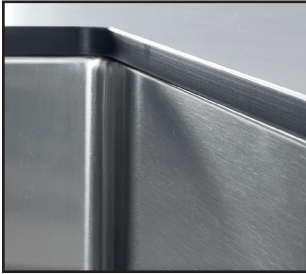

Foster Sinks

Quadra armored sink 1B 24"x18" UM - **1238 660**

HIGHLIGHTS

Foster brushed finish

The exclusive finishes on Foster steels are the result of diligent research, the aim being to achieve the perfect combination between good looks and functionality. A distinctive feature, a true trademark that makes our products stand out for the ease with which they can be cleaned.

Sturdy sink

The quality of Foster sinks is also in the thickness. All models use top grade stainless steel to manufacture "sturdy" sinks with an elegant design.

Diamond shaped bottom

The water drainage on the base of the sink is a minimalist but original design, with perfectly square edges and a diamond shaped bottom that allows perfect flow of water

Accessories

The concept of functionality is a key element for Foster. Each sink is matched by a series of practical and elegant accessories that transform the sink into a functional working center.

Undermount

The classy and contemporary way to install a sink, here proposed in a wide range of different models and designs.

Series	Quadra Armored
Model	Quadra armored sink 1B 24"x18" UM
material	AISI 304 stainless steel
finish	Satin finish
thickness	16 Gauge (1,5 mm)
Inset type	undermount
overall dimensions	26" x 19"
bowls dimensions	1 bowl 24" x 18"
bowls depth	10"
Cut out	24" x 18"
waste fitting type	3 1/2" - with stainless steel basket
bowls bottom	x cross bending for easy water draining
Underside	protected with heavy duty undercoating
fixing system	undermount fixing kit (brass insert and clips)
Accessories:	1, T*, Z*, 3
accessories note	To use only with L3 chopping board