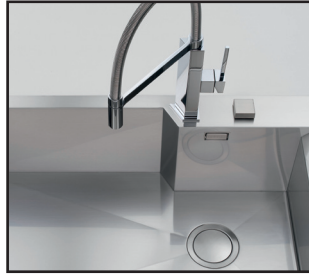

Foster Sinks

Quadra armored sink 1B 24"x18" UM - **1238 660**

HIGHLIGHTS

Foster brushed finish

The exclusive finishes on Foster steels are the result of diligent research, the aim being to achieve the perfect combination between good looks and functionality. A distinctive feature, a true trademark that makes our products stand out for the ease with which they can be cleaned.

Sturdy sink

The quality of Foster sinks is also in the thickness. All models use top grade stainless steel to manufacture "sturdy" sinks with an elegant design.

Diamond shaped bottom

The water drainage on the base of the sink is a minimalist but original design, with perfectly square edges and a diamond shaped bottom that allows perfect flow of water

Accessories

The concept of functionality is a key element for Foster. Each sink is matched by a series of practical and elegant accessories that transform the sink into a functional working center.

Undermount

The classy and contemporary way to install a sink, here proposed in a wide range of different models and designs.

Series	Quadra Armored
Model	Quadra armored sink 1B 24"x18" UM
material	AISI 304 stainless steel
finish	Satin finish
thickness	16 Gauge (1,5 mm)
Inset type	undermount
overall dimensions	26" x 19"
bowls dimensions	1 bowl 24" x 18"
bowls depth	10"
Cut out	24" x 18"
waste fitting type	3 1/2" - with stainless steel basket
bowls bottom	x cross bending for easy water draining
Underside	protected with heavy duty undercoating
fixing system	undermount fixing kit (brass insert and clips)
Accessories:	1, T*, Z*, 3
accessories note	To use only with L3 chopping board