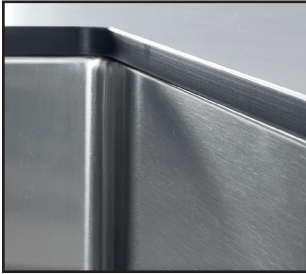

Foster Sinks

Quadra armored sink 1B 9"x18" UM - **1234 660**

HIGHLIGHTS

Foster brushed finish

The exclusive finishes on Foster steels are the result of diligent research, the aim being to achieve the perfect combination between good looks and functionality. A distinctive feature, a true trademark that makes our products stand out for the ease with which they can be cleaned.