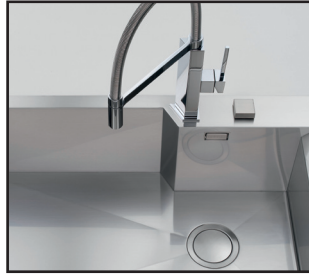

Sturdy sink

The quality of Foster sinks is also in the thickness. All models use top grade stainless steel to manufacture "sturdy" sinks with an elegant design.