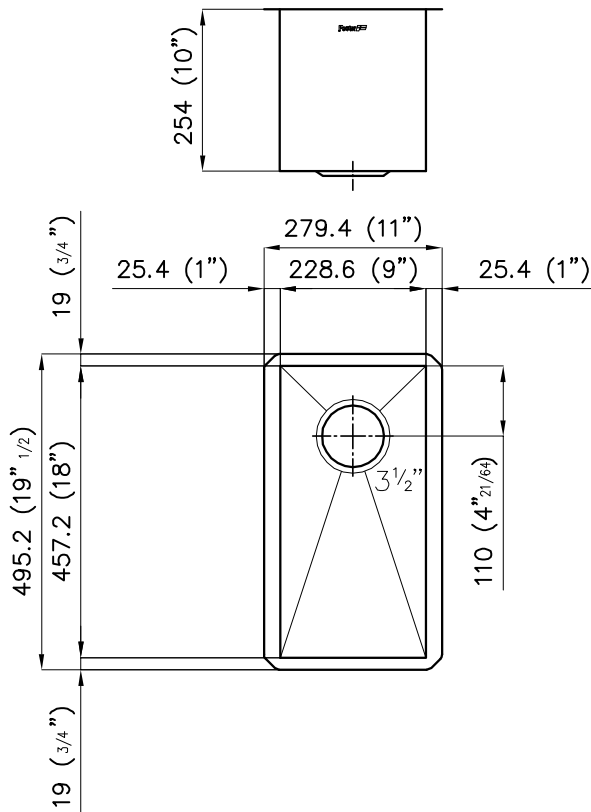

### Undermount

The classy and contemporary way to install a sink, here proposed in a wide range of different models and designs.

Series	Quadra Armored
Model	Quadra armored sink 1B 9"x18" UM
material	AISI 304 stainless steel
finish	Satin finish
thickness	16 Gauge (1,5 mm)
Inset type	undermount
overall dimensions	11" x 19 1/2"
bowls dimensions	1 bowl 9" x 18"
bowls depth	10"
Cut out	9" x 18"
waste fitting type	3 1/2" - with stainless steel basket
bowls bottom	x cross bending for easy water draining
Underside	protected with heavy duty undercoating
fixing system	undermount fixing kit (brass insert and clips)
<b>Accessories:</b>	1, T*, Z*, 2
accessories note	To use only with L3 chopping board

## DIMENSIONS