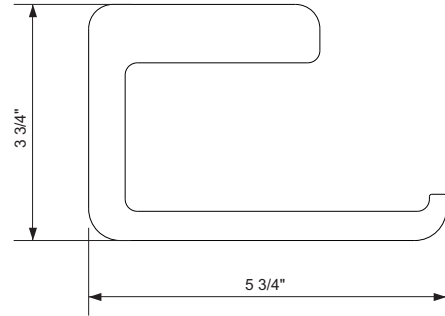

SEVEN - FV167/K1

Toilet paper holder.
Portarrollo.

FRANZ
VIEGENER

FEATURES CARACTERÍSTICAS

COLOR / FINISHES COLOR / ACABADOS

PC
Polished Chrome.

PN
Polished Nickel.

BN
Brushed Nickel.