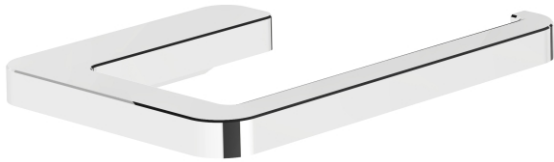

SEVEN - FV167/K1

Toilet paper holder.
Portarrollo.

FRANZ
VIEGENER

FEATURES CARACTERÍSTICAS

COLOR / FINISHES COLOR / ACABADOS

PC
Polished Chrome.

PN
Polished Nickel.

BN
Brushed Nickel.

BG
Brushed Gold.

PG
Polished Gold.

RG
Rose Gold.

BK
Black Chrome.

FB
Flat Black.

UPB
*Unlacked
Polished Brass*

FLOW RATE CAUDAL

ITEM DETAILS DETALLE DE PRODUCTO