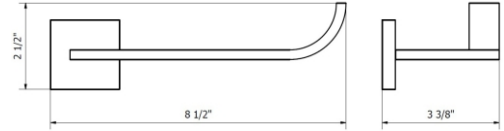

DOMINO - FV167/J4

Toilet paper holder.
Portarrollo.

FRANZ
VIEGENER

FEATURES CARACTERÍSTICAS

COLOR / FINISHES COLOR / ACABADOS

PC
Polished Chrome.

PN
Polished Nickel.

BN
Brushed Nickel.