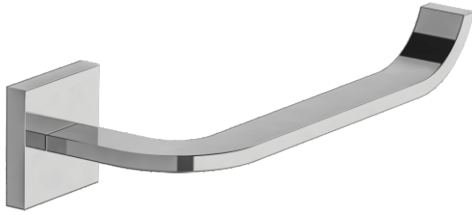

DOMINO - FV167/J4

Toilet paper holder.
Portarrollo.

FRANZ
VIEGENER

FEATURES CARACTERÍSTICAS

COLOR / FINISHES COLOR / ACABADOS

PC
Polished Chrome.

PN
Polished Nickel.

BN
Brushed Nickel.

BG
Brushed Gold.

PG
Polished Gold.

RG
Rose Gold.

BK
Black Chrome.

FB
Flat Black.

UPB
*Unlacked
Polished Brass*

FLOW RATE CAUDAL

ITEM DETAILS DETALLE DE PRODUCTO