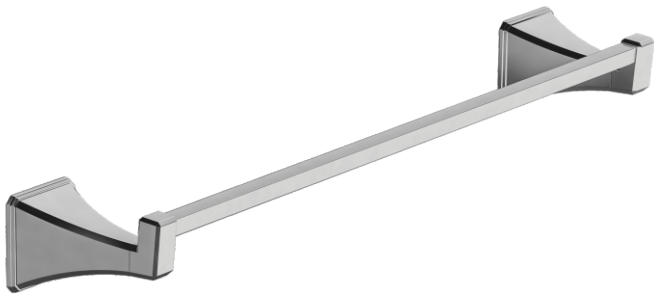

CASABLANCA - FV164.02/60

30" towel bar.

Toallero barral de 76 cm.

FRANZ
VIEGENER

FEATURES

CARACTERÍSTICAS

COLOR / FINISHES

COLOR / ACABADOS

PC
Polished Chrome.

PN
Polished Nickel.

BN
Brushed Nickel.

BG
Brushed Gold.

PG
Polished Gold.

RG
Rose Gold.

BK
Black Chrome.

FB
Flat Black.

UPB
*Unlacked
Polished Brass*

FLOW RATE

CAUDAL

ITEM DETAILS

DETALLE DE PRODUCTO

COMPLIANCE

CERTIFICACIONES