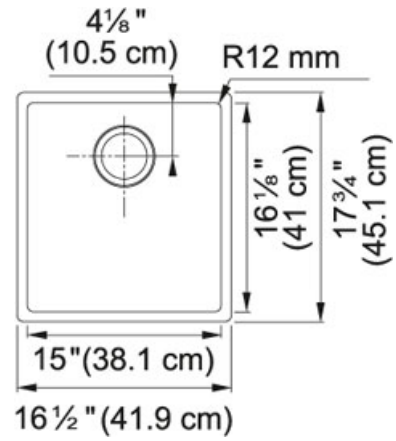

Cube CUX11015 Stainless Steel | 122.0371.982

FAMILY : Sinks | SERIE : Cube | MODEL : CUX11015 | FINISH : Stainless Steel | INSTALLATION TYPE : Undermount | STYLE : Contemporary

TECHNICAL DATA

Minimum Cabinet Size	21"
Drain Opening	3 1/2"
Length overall	16 1/2"
Width overall	17 3/4"
Depth Overall	9"
Length of large bowl	15"
Width of large bowl	16 1/8"
Depth of large bowl	11 7/16"
Number of Bowls	1
Where to buy	Showroom