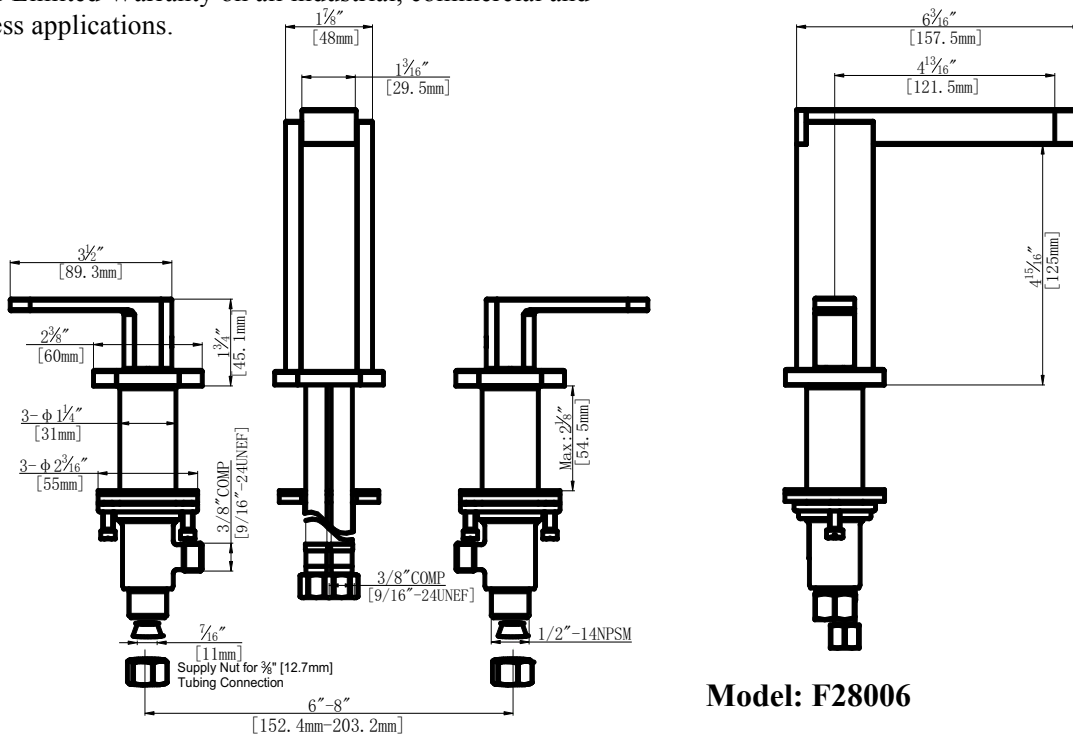

fluid

Innovative fixtures for life

SPECIFICATIONS

Specifications

- Heavy brass construction for durability and reliability
- German made Fluehs ceramic cartridge ensures life long trouble free service
- Dual handle operation allows both volume and temperature control
- SSi Eco-Care swivel aerator 1.2 gpm (4.6 lpm) at 60 psi
- Stainless steel flexible connection for 6" to 8" wide installation
- 1-1/4" (32mm) or 1-1/2" (38mm) faucet hole size for drilling recommended
- Dual supply inlet connection – 3/8" comp & 1/2" thread
- Includes waste pop-up drain

Finish

- CP (Polished Chrome)
- PVD-BN (PVD Brushed Nickel)

Codes and Standards

- ANSI/ASME A112.18.1
- CSA B125.1
- NSF61-9
- ADA
- IAPMO / cUPC Listed
- EPA Watersense Listed
- AB1953 California Lead Plumbing Law Certified

Warranty

- Limited Lifetime Faucet Warranty against material and manufacturing defects for residential use.
- 2 Year Limited Warranty on all industrial, commercial and business applications.

fluid Wisdom Series Dual Handle Lavatory Faucet Model: F28006

Model: F28006