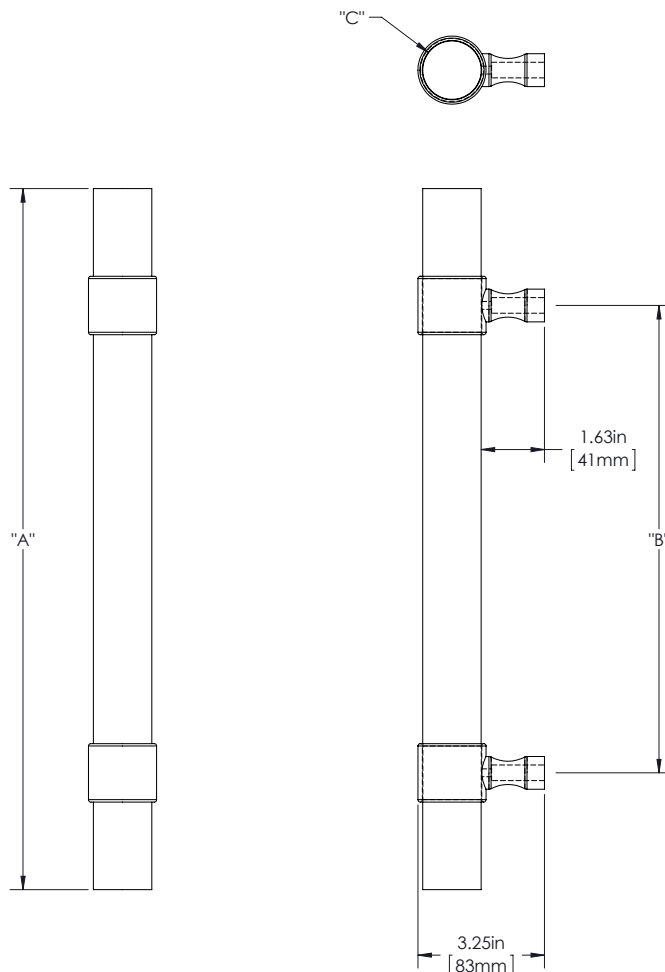

## SPECIFICATIONS

**Product Description:** 1 1/2" Solid Round Wood Grip with Wrap Around Hourglass Mounts in Brass

Material	Acrylic	Aluminum	Brass	Stainless Steel	Wood
Grip					✓
Mount(s)			✓		

Overall Length "A"	Center To Center "B"	Overall Diameter "C"
18"(457mm)	12"(305mm)	1 1/2"(38mm)
24"(610mm)	18"(457mm)	1 1/2"(38mm)
36"(914mm)	24"(610mm)	1 1/2"(38mm)

Custom sizes & finishes available upon request

Dimensions are approximate and provided for reference purposes only