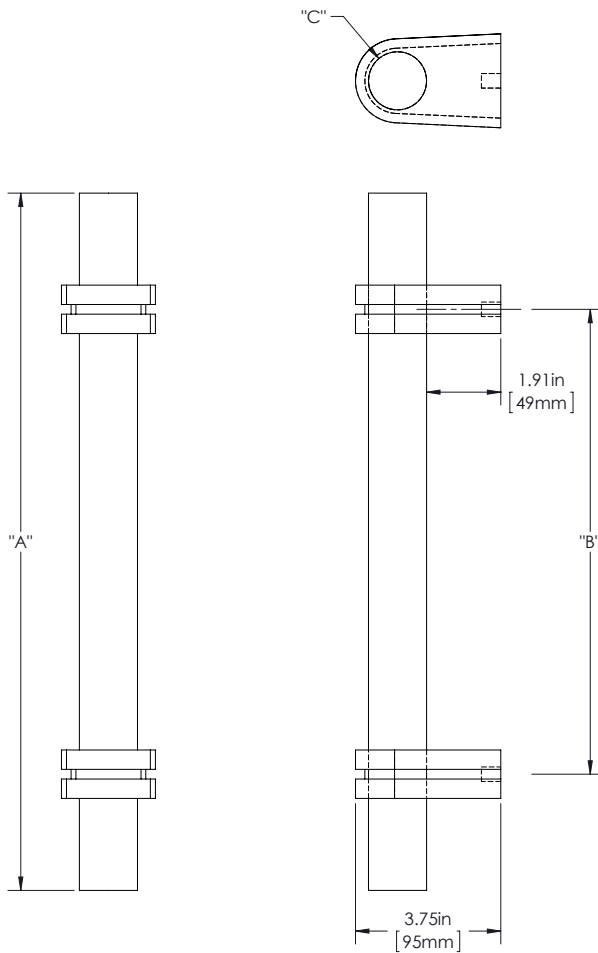

SPECIFICATIONS

Product Description: 1 1/2" Solid Round Wood Grip with Wrap Around Clevelander Mounts in Brass

Material	Acrylic	Aluminum	Brass	Stainless Steel	Wood
Grip					✓
Mount(s)			✓		

Overall Length "A"	Center To Center "B"	Overall Diameter "C"
18"(457mm)	12"(305mm)	1 1/2"(38mm)
24"(610mm)	18"(457mm)	1 1/2"(38mm)
36"(914mm)	24"(610mm)	1 1/2"(38mm)

Custom sizes & finishes available upon request

Dimensions are approximate and provided for reference purposes only