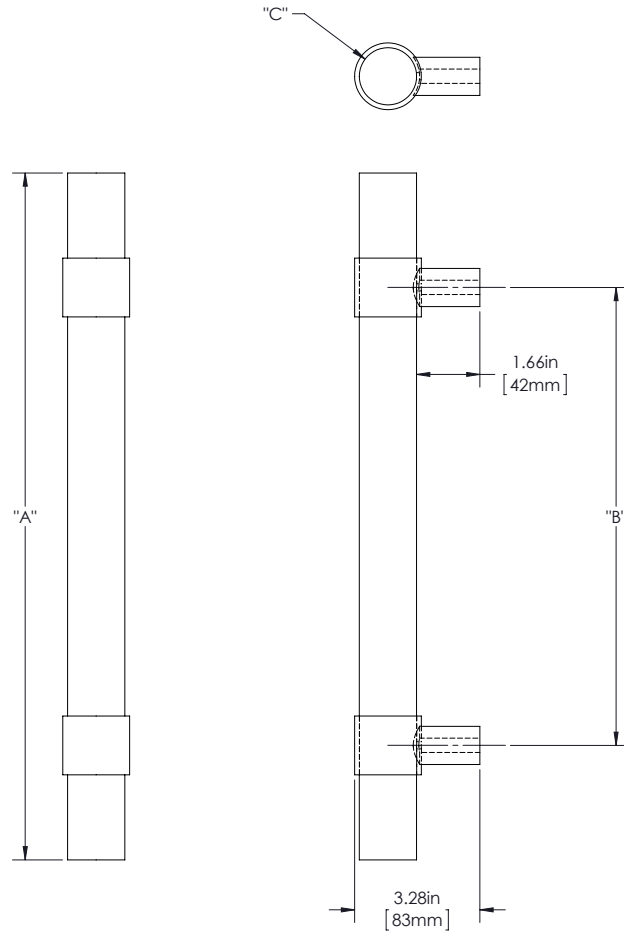

LAKE COLLECTION

Series 2

SPECIFICATIONS

Product Description: 1 1/2" Solid Round Wood Grip with Wrap Around Straight Round Mounts in Brass

Material	Acrylic	Aluminum	Brass	Stainless Steel	Wood
Grip					✓
Mount(s)			✓		

Overall Length "A"	Center To Center "B"	Overall Diameter "C"
18"(457mm)	12"(305mm)	1 1/2"(38mm)
24"(610mm)	18"(457mm)	1 1/2"(38mm)
36"(914mm)	24"(610mm)	1 1/2"(38mm)

Finishes	Cherry	Bubinga	Ipe	Jatoba	Mahogany	White Oak	Teak	Black Walnut
Grip	✓	✓	✓	✓	✓	✓	✓	✓

Custom sizes & finishes available upon request

Dimensions are approximate and provided for reference purposes only