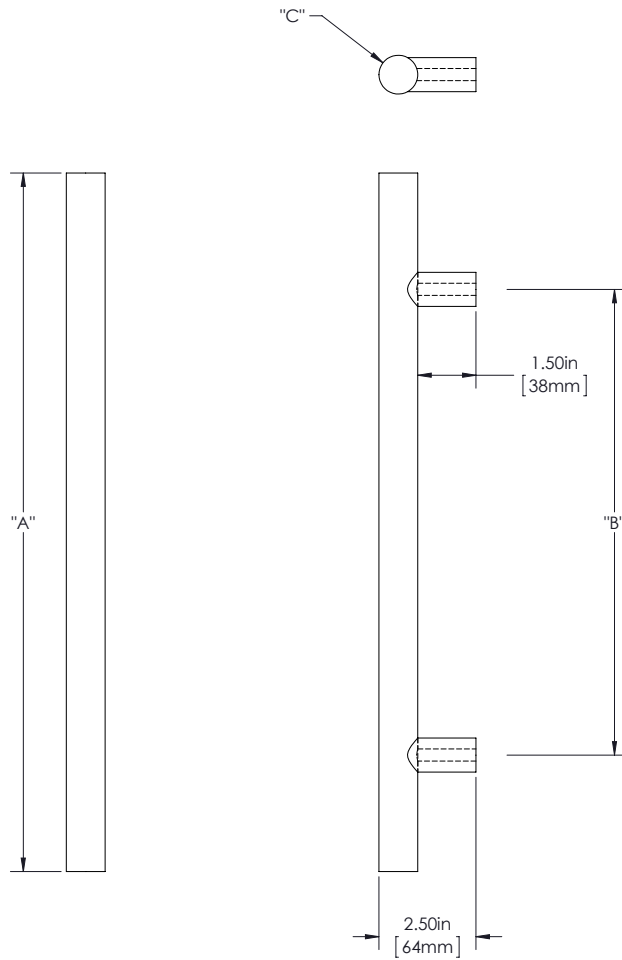

## SPECIFICATIONS

**Product Description:** 1" Solid Round Wood Grip with Straight Round Mounts in Stainless Steel

Material	Acrylic	Aluminum	Brass	Stainless Steel	Wood
Grip					✓
Mount(s)				✓	

Overall Length "A"	Center To Center "B"	Overall Diameter "C"
12"(305mm)	8"(203mm)	1"(25mm)
24"(610mm)	18"(457mm)	1"(25mm)
36"(914mm)	24"(610mm)	1"(25mm)

Custom sizes & finishes available upon request

Dimensions are approximate and provided for reference purposes only