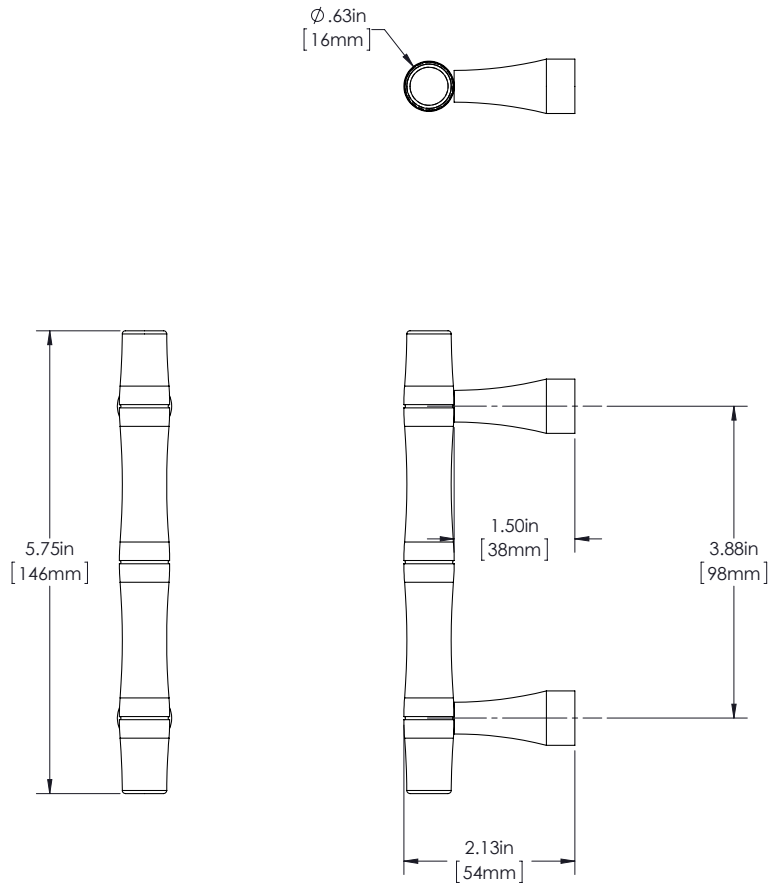

SPECIFICATIONS

Product Description: 5/8" Solid Round Bamboo Grip with Tapered Mounts in Brass

Material	Acrylic	Aluminum	Brass	Stainless Steel	Wood
Grip			✓		
Mount(s)			✓		

Overall Length	Center To Center	Overall Diameter
5 3/4"(146mm)	3 7/8"(98mm)	5/8"(16mm)

Custom sizes & finishes available upon request

Dimensions are approximate and provided for reference purposes only