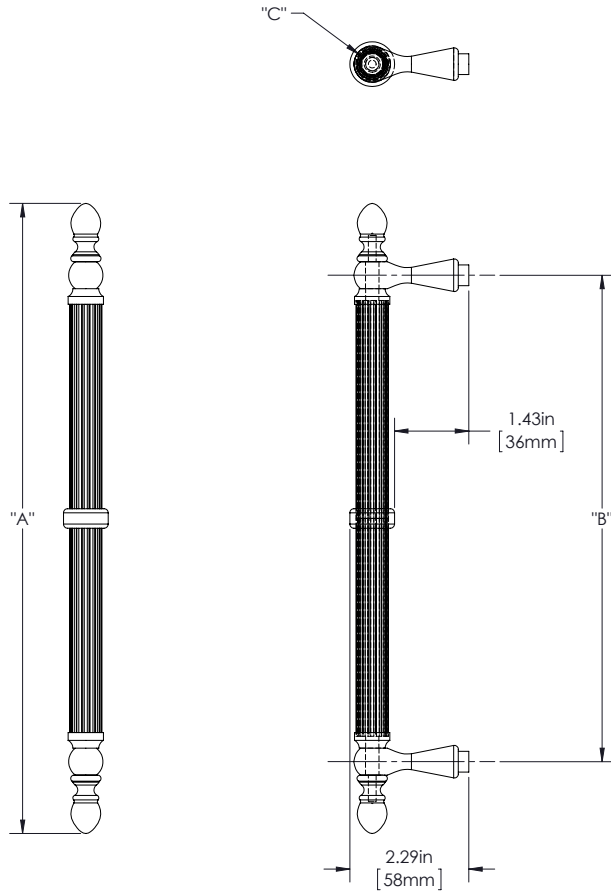

SPECIFICATIONS

Product Description: 5/8" Tubular Round Reeded Grip with Center Ring, Finials and Straight Post Mounts in Brass

Material	Acrylic	Aluminum	Brass	Stainless Steel	Wood
Grip			✓		
Mount(s)			✓		

Overall Length "A"	Center To Center "B"	Overall Diameter "C"
8"(203mm)	5 3/8"(137mm)	5/8"(16mm)
10"(254mm)	7 5/8"(194mm)	5/8"(16mm)
12"(305mm)	9 3/8"(238mm)	5/8"(16mm)

Finishes	Aged Brass	Antique Brass	Polished Brass	Satin Brass	Oil Rubbed Bronze	Polished Chrome	Satin Chrome	Polished Nickel	Satin Nickel	Brushed Stainless	Polished Stainless	Powder Coat	Lithonia
Grip	✓	✓	✓	✓	✓	✓	✓	✓	✓			✓	✓
Mount(s)	✓	✓	✓	✓	✓	✓	✓	✓	✓			✓	✓

Custom sizes & finishes available upon request

Dimensions are approximate and provided for reference purposes only