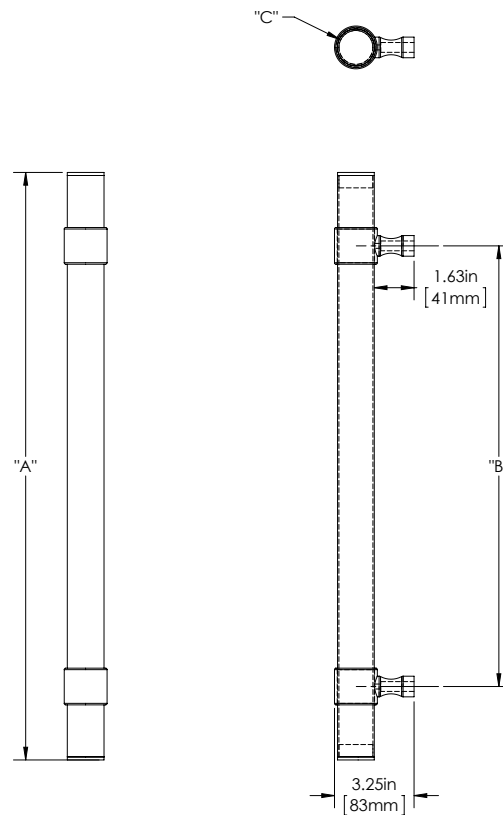

DELONG COLLECTION

Series 4

SPECIFICATIONS

Product Description: 1 1/2" Tubular Round Grip with End Caps and Wrap Around Hourglass Mounts in Brass

Material	Acrylic	Aluminum	Brass	Stainless Steel	Wood
Grip			✓		
Mount(s)			✓		

Overall Length "A"	Center To Center "B"	Overall Diameter "C"
18"(457mm)	12"(305mm)	1 1/2"(38mm)
24"(610mm)	18"(457mm)	1 1/2"(38mm)
36"(914mm)	24"(610mm)	1 1/2"(38mm)

Finishes	Aged Brass	Antique Brass	Polished Brass	Satin Brass	Oil Rubbed Bronze	Polished Chrome	Satin Chrome	Polished Nickel	Satin Nickel	Brushed Stainless	Polished Stainless	Powder Coat	Lithonia
Grip	✓	✓	✓	✓	✓	✓	✓	✓	✓			✓	✓
Mount(s)	✓	✓	✓	✓	✓	✓	✓	✓	✓			✓	✓

Custom sizes & finishes available upon request

Dimensions are approximate and provided for reference purposes only