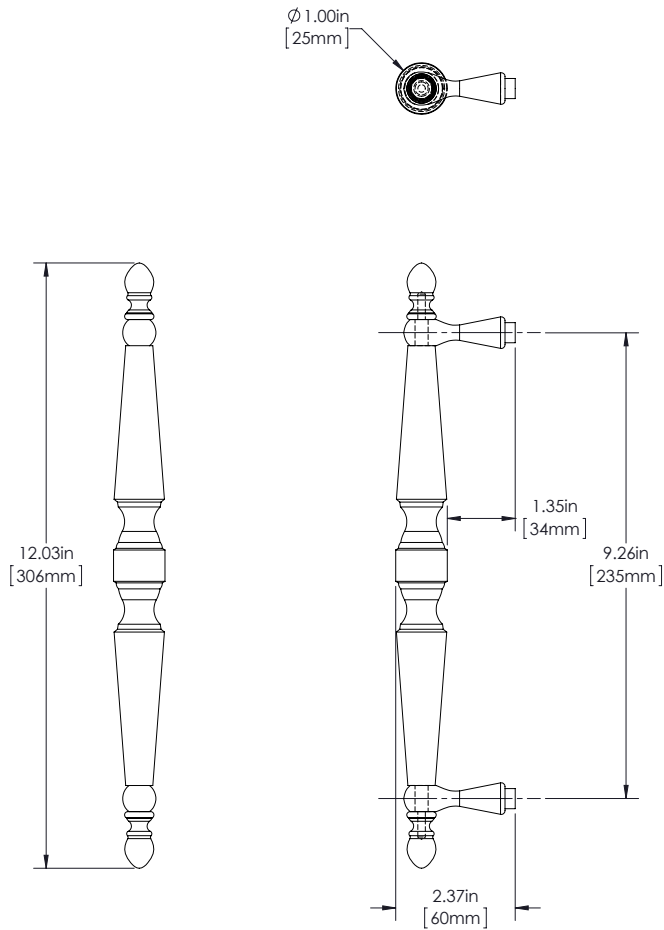

SPECIFICATIONS

Product Description: 1" Solid Tapered Cones with Recessed Center Grip, Finials and Straight Post Mounts in Brass

Material	Acrylic	Aluminum	Brass	Stainless Steel	Wood
Grip			✓		
Mount(s)			✓		

Overall Length	Center To Center	Overall Diameter
12"(305mm)	9 1/4"(235mm)	1"(25mm)

Finishes	Aged Brass	Antique Brass	Polished Brass	Satin Brass	Oil Rubbed Bronze	Polished Chrome	Satin Chrome	Polished Nickel	Satin Nickel	Brushed Stainless	Polished Stainless	Powder Coat	Lithonia
Grip	✓	✓	✓	✓	✓	✓	✓	✓	✓			✓	✓
Mount(s)	✓	✓	✓	✓	✓	✓	✓	✓	✓			✓	✓

Custom finishes available upon request

Dimensions are approximate and provided for reference purposes only