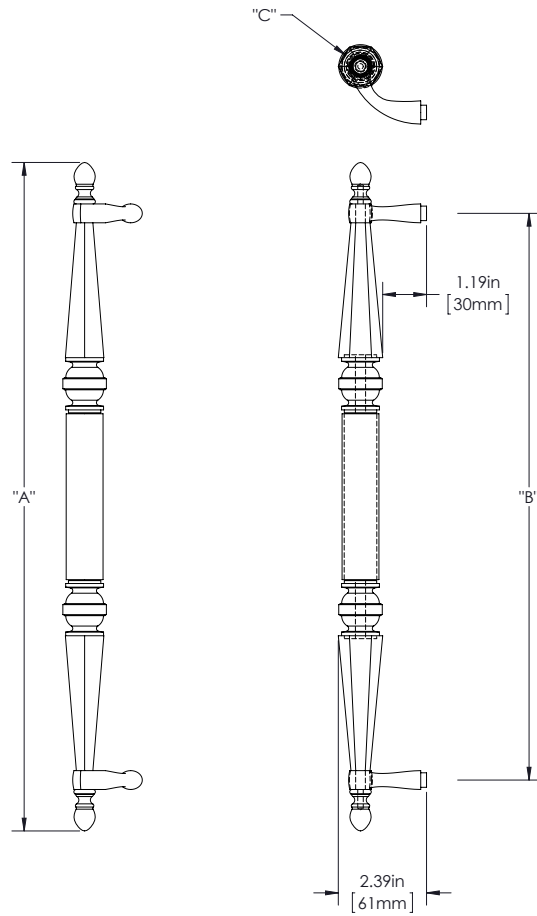

DELAWARE COLLECTION

Series 4

SPECIFICATIONS

Product Description: 1" Tubular Round Smooth Center Grip with Tapered Beveled Cone Ends, (2) Decorative Balls, Finials and Offset Post Mounts in Brass

Material	Acrylic	Aluminum	Brass	Stainless Steel	Wood
Grip			✓		
Mount(s)			✓		

Overall Length "A"	Center To Center "B"	Overall Diameter "C"
18"(457mm)	15 3/8"(391mm)	1"(25mm)
24"(610mm)	21 3/8"(543mm)	1"(25mm)
36"(914mm)	33 3/8"(848mm)	1"(25mm)

Finishes	Aged Brass	Antique Brass	Polished Brass	Satin Brass	Oil Rubbed Bronze	Polished Chrome	Satin Chrome	Polished Nickel	Satin Nickel	Brushed Stainless	Polished Stainless	Powder Coat	Lithonia
Grip	✓	✓	✓	✓	✓	✓	✓	✓	✓			✓	✓
Mount(s)	✓	✓	✓	✓	✓	✓	✓	✓	✓			✓	✓

Custom sizes & finishes available upon request

Dimensions are approximate and provided for reference purposes only