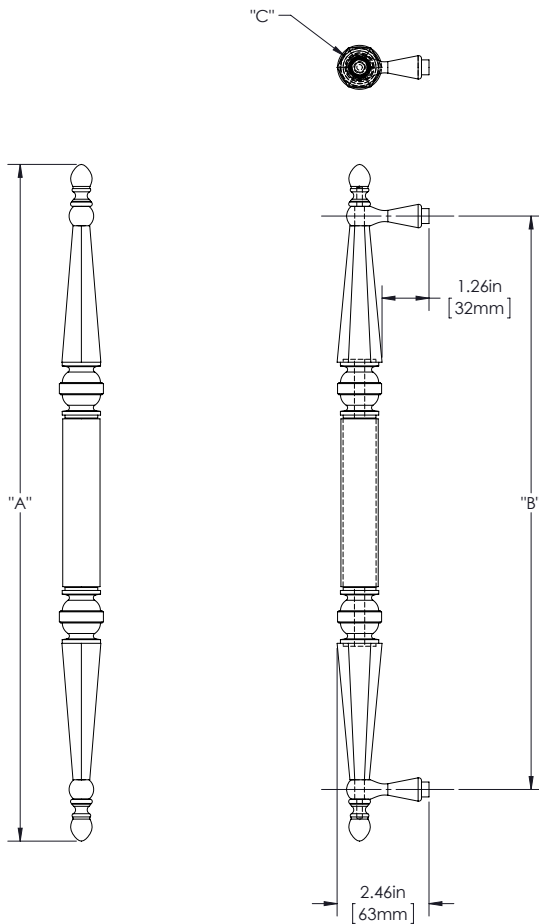

SPECIFICATIONS

Product Description: 1" Tubular Round Smooth Center Grip with Tapered Beveled Cone Ends, (2) Decorative Balls, Finials and Straight Post Mounts in Brass

Material	Acrylic	Aluminum	Brass	Stainless Steel	Wood
Grip			✓		
Mount(s)			✓		

Overall Length "A"	Center To Center "B"	Overall Diameter "C"
18"(457mm)	15 3/8"(391mm)	1"(25mm)
24"(610mm)	21 3/8"(543mm)	1"(25mm)
36"(914mm)	33 3/8"(848mm)	1"(25mm)

Finishes	Aged Brass	Antique Brass	Polished Brass	Satin Brass	Oil Rubbed Bronze	Polished Chrome	Satin Chrome	Polished Nickel	Satin Nickel	Brushed Stainless	Polished Stainless	Powder Coat	Lithonia
Grip	✓	✓	✓	✓	✓	✓	✓	✓	✓			✓	✓
Mount(s)	✓	✓	✓	✓	✓	✓	✓	✓	✓			✓	✓

Custom sizes & finishes available upon request

Dimensions are approximate and provided for reference purposes only