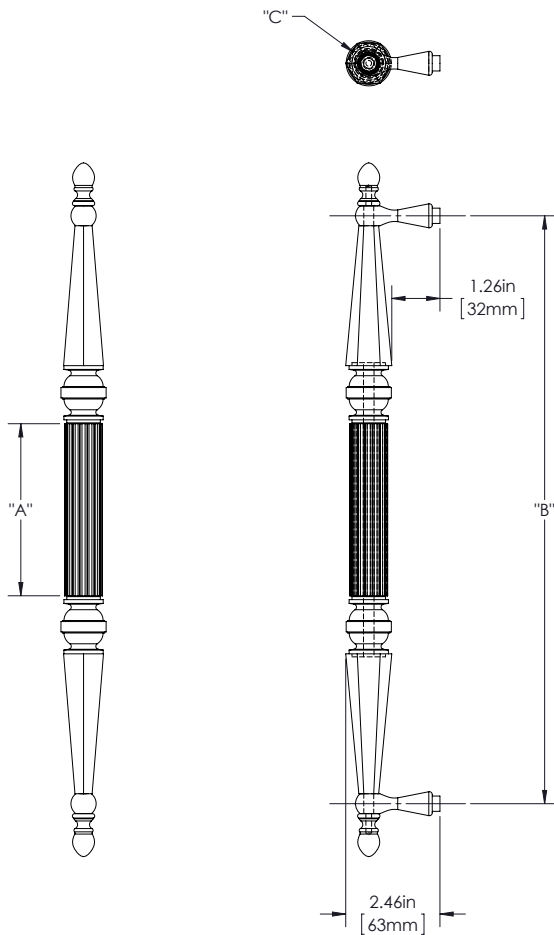

SPECIFICATIONS

Product Description: 1" Tubular Round Reeded Center Grip with Tapered Beveled Cone Ends, (2) Decorative Balls, Finials and Straight Post Mounts in Brass

Material	Acrylic	Aluminum	Brass	Stainless Steel	Wood
Grip			✓		
Mount(s)			✓		

Overall Length "A"	Center To Center "B"	Overall Diameter "C"
18"(457mm)	15 3/8"(391mm)	1"(25mm)
24"(610mm)	21 3/8"(543mm)	1"(25mm)
36"(914mm)	33 3/8"(848mm)	1"(25mm)

Finishes	Aged Brass	Antique Brass	Polished Brass	Satin Brass	Oil Rubbed Bronze	Polished Chrome	Satin Chrome	Polished Nickel	Satin Nickel	Brushed Stainless	Polished Stainless	Powder Coat	Lithonia
Grip	✓	✓	✓	✓	✓	✓	✓	✓	✓			✓	✓
Mount(s)	✓	✓	✓	✓	✓	✓	✓	✓	✓			✓	✓

Custom sizes & finishes available upon request

Dimensions are approximate and provided for reference purposes only