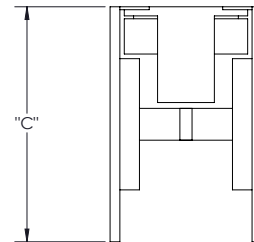

DARBY COLLECTION

Series 6

FIRST IMPRESSIONS
INTERNATIONAL

SPECIFICATIONS

Product Description: Solid Rectangular Pocket Trim Set with Privacy Mortise in Brass

Material	Acrylic	Aluminum	Brass	Stainless Steel	Wood	Overall Length "A"	Center To Center "B"	Overall Width "C"
Grip			✓			4 3/4"(121mm)	4 5/16"(110mm)	2 1/4"(57mm)