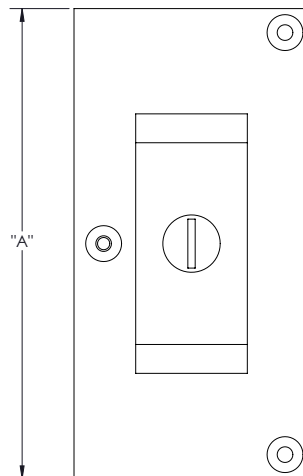

DARBY COLLECTION

Series 6

FIRST IMPRESSIONS
INTERNATIONAL

SPECIFICATIONS

Product Description: Solid Rectangular Pocket Trim Set with Privacy Mortise in Brass

Material	Acrylic	Aluminum	Brass	Stainless Steel	Wood	Overall Length "A"	Center To Center "B"	Overall Width "C"
Grip			✓			4 3/4"(121mm)	4 5/16"(110mm)	2 1/4"(57mm)