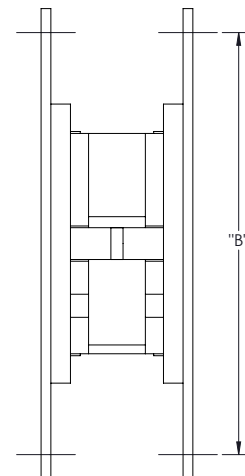

DARBY COLLECTION

Series 6

FIRST IMPRESSIONS
INTERNATIONAL

SPECIFICATIONS

Product Description: Solid Rectangular Pocket Trim Set with Privacy Mortise in Brass

Material	Acrylic	Aluminum	Brass	Stainless Steel	Wood	Overall Length "A"	Center To Center "B"	Overall Width "C"
Grip			✓			4 3/4"(121mm)	4 5/16"(110mm)	2 1/4"(57mm)

Custom finishes available upon request

Dimensions are approximate and provided for reference purposes only