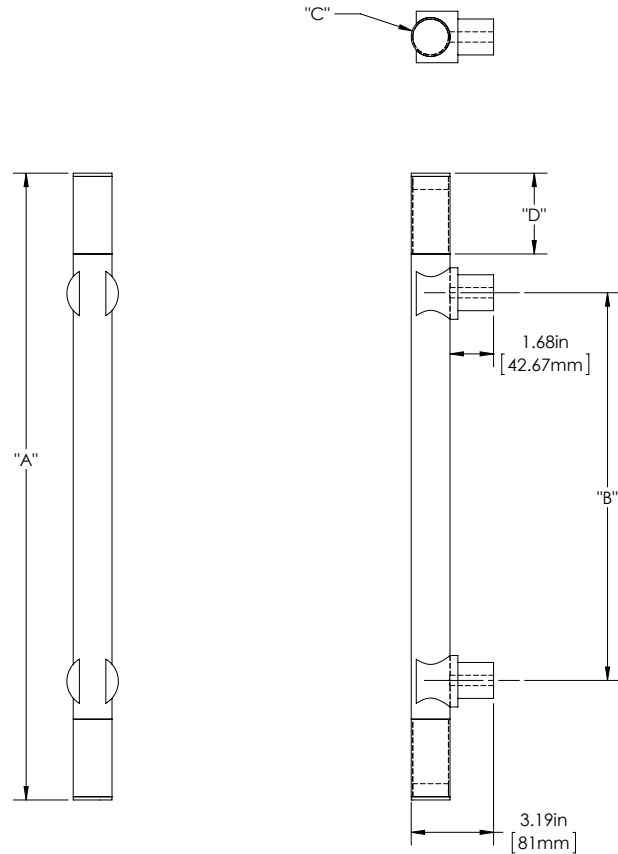

## SPECIFICATIONS

**Product Description:** 1 1/2" Solid Round Wood Grip with Sleeves and Sigma Mounts in Stainless Steel

Material	Acrylic	Aluminum	Brass	Stainless Steel	Wood
Grip					✓
Mount(s)				✓	

Overall Length "A"	Center to Center "B"	Overall Diameter "C"	Sleeve Length "D"
18"(457mm)	10"(254mm)	1 1/2"(38mm)	3"(76mm)
24"(610mm)	15"(381mm)	1 1/2"(38mm)	3"(76mm)
36"(914mm)	27"(686mm)	1 1/2"(38mm)	3"(76mm)

Custom sizes & finishes available upon request

Dimensions are approximate and provided for reference purposes only