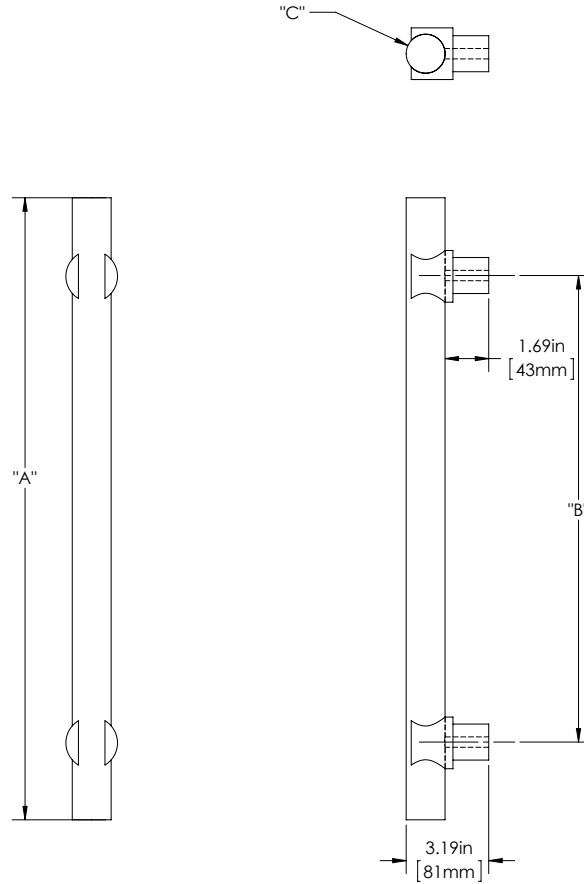

COLUMBIA COLLECTION

Series 2

SPECIFICATIONS

Product Description: 1 1/2" Solid Round Wood Grip with Sigma Mounts in Stainless Steel

Material	Acrylic	Aluminum	Brass	Stainless Steel	Wood
Grip					✓
Mount(s)				✓	

Overall Length "A"	Center To Center "B"	Overall Diameter "C"
18"(457mm)	12"(305mm)	1 1/2"(38mm)
24"(610mm)	18"(457mm)	1 1/2"(38mm)
36"(914mm)	24"(610mm)	1 1/2"(38mm)

Finishes	Cherry	Bubinga	Ipe	Jatoba	Mahogany	White Oak	Teak	Black Walnut
Grip	✓	✓	✓	✓	✓	✓	✓	✓

Custom sizes & finishes available upon request

Dimensions are approximate and provided for reference purposes only