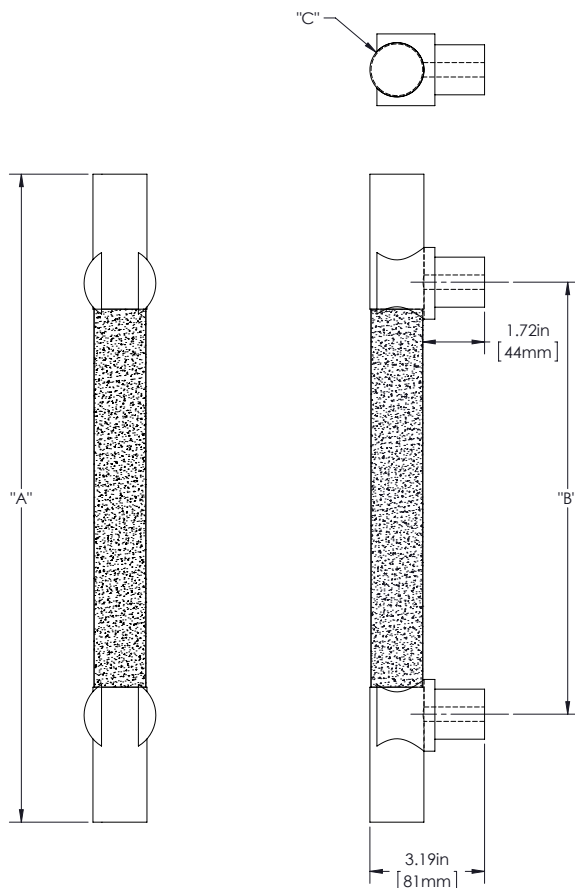

CLEARWATER COLLECTION

Series 4

SPECIFICATIONS

Product Description: 1 1/2" Solid Round Hand Chiseled Acrylic Grip with Sigma Mounts in Brass

Material	Acrylic	Aluminum	Brass	Stainless Steel	Wood
Grip	✓				
Mount(s)			✓		

Overall Length "A"	Center To Center "B"	Overall Diameter "C"
18"(457mm)	12"(305mm)	1 1/2"(38mm)
24"(610mm)	18"(457mm)	1 1/2"(38mm)
36"(914mm)	24"(610mm)	1 1/2"(38mm)

Finishes	Acrylic Clear	Acrylic Frosted	Acrylic Color	Aged Brass	Antique Brass	Polished Brass	Satin Brass	Oil Rubbed Bronze	Polished Chrome	Satin Chrome	Polished Nickel	Satin Nickel	Powder Coated	Lithonia
Grip	✓	✓												
Mount(s)				✓	✓	✓	✓	✓	✓	✓	✓	✓	✓	✓

Custom sizes & finishes available upon request

Dimensions are approximate and provided for reference purposes only