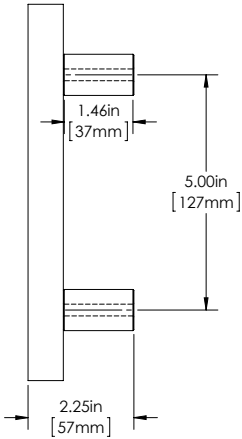

CASCADE COLLECTION

Series 2

FIRST IMPRESSIONS
INTERNATIONAL

SPECIFICATIONS

Product Description: 3/8" Solid Half Circle (Moon) 8" X 4" Grip with Straight Round Mounts in Brass

Material	Acrylic	Aluminum	Brass	Stainless Steel	Wood
Grip			✓		
Mount(s)			✓		

Overall Height	Center To Center	Overall Width	Thickness
8"(203mm)	5"(127mm)	4"(102mm)	3/4"(19mm)

Finishes	Aged Brass	Antique Brass	Polished Brass	Satin Brass	Oil Rubbed Bronze	Polished Chrome	Satin Chrome	Polished Nickel	Satin Nickel	Brushed Stainless	Polished Stainless	Powder Coat	Lithonia
Grip	✓	✓	✓	✓	✓	✓	✓	✓	✓			✓	✓
Mount(s)	✓	✓	✓	✓	✓	✓	✓	✓	✓			✓	✓

Custom sizes & finishes available upon request

Dimensions are approximate and provided for reference purposes only