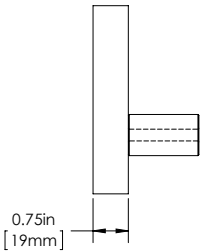

CASCADE COLLECTION

Series 2

FIRST IMPRESSIONS
INTERNATIONAL

SPECIFICATIONS

Product Description: 3/8" Solid Half Circle (Moon) 8" X 4" Grip with Straight Round Mounts in Brass

Material	Acrylic	Aluminum	Brass	Stainless Steel	Wood
Grip			✓		
Mount(s)			✓		

Overall Height	Center To Center	Overall Width	Thickness
8"(203mm)	5"(127mm)	4"(102mm)	3/4"(19mm)

Finishes	Aged Brass	Antique Brass	Polished Brass	Satin Brass	Oil Rubbed Bronze	Polished Chrome	Satin Chrome	Polished Nickel	Satin Nickel	Brushed Stainless	Polished Stainless	Powder Coat	Lithonia
Grip	✓	✓	✓	✓	✓	✓	✓	✓	✓			✓	✓
Mount(s)	✓	✓	✓	✓	✓	✓	✓	✓	✓			✓	✓

Custom sizes & finishes available upon request

Dimensions are approximate and provided for reference purposes only