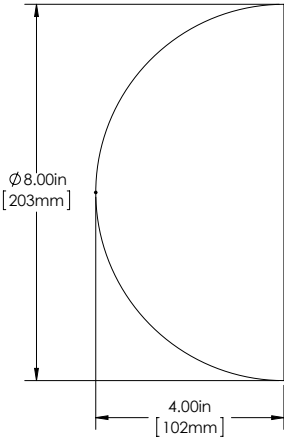

CASCADE COLLECTION

Series 2

FIRST IMPRESSIONS
INTERNATIONAL

SPECIFICATIONS

Product Description: 3/8" Solid Half Circle (Moon) 8" X 4" Grip with Straight Round Mounts in Brass

Material	Acrylic	Aluminum	Brass	Stainless Steel	Wood
Grip			✓		
Mount(s)			✓		

Overall Height	Center To Center	Overall Width	Thickness
8"(203mm)	5"(127mm)	4"(102mm)	3/4"(19mm)

Finishes	Aged Brass	Antique Brass	Polished Brass	Satin Brass	Oil Rubbed Bronze	Polished Chrome	Satin Chrome	Polished Nickel	Satin Nickel	Brushed Stainless	Polished Stainless	Powder Coat	Lithonia
Grip	✓	✓	✓	✓	✓	✓	✓	✓	✓			✓	✓
Mount(s)	✓	✓	✓	✓	✓	✓	✓	✓	✓			✓	✓

Custom sizes & finishes available upon request

Dimensions are approximate and provided for reference purposes only