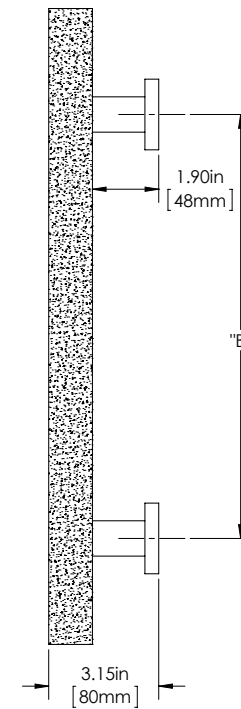

## SPECIFICATIONS

**Product Description:** 1 1/4" Solid Square Hammered Grip with Fixed Square Smooth Mounts and Smooth Square Rosettes in Aluminum

Material	Acrylic	Aluminum	Brass	Stainless Steel	Wood
Grip		✓			
Mount(s)		✓			

Overall Length "A"	Center To Center "B"	Overall Diameter "C"
18"(457mm)	12"(305mm)	1 1/4"(32mm)
24"(609mm)	18"(406mm)	1 1/4"(32mm)
36"(914mm)	24"(609mm)	1 1/4"(32mm)

Finishes	Aged Brass	Antique Brass	Polished Brass	Satin Brass	Oil Rubbed Bronze	Polished Chrome	Satin Chrome	Polished Nickel	Satin Nickel	Brushed Stainless	Polished Stainless	Powder Coat	Lithonia
Grip	✓	✓	✓	✓	✓	✓	✓	✓	✓			✓	✓
Mount(s)	✓	✓	✓	✓	✓	✓	✓	✓	✓			✓	✓

Custom sizes & finishes available upon request

Dimensions are approximate and provided for reference purposes only