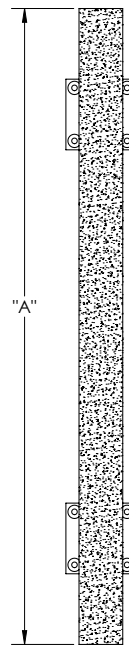

## SPECIFICATIONS

**Product Description:** 1 1/4" Solid Square Hammered Grip with Fixed Square Smooth Mounts and Smooth Square Rosettes in Aluminum

Material	Acrylic	Aluminum	Brass	Stainless Steel	Wood
Grip		✓			
Mount(s)		✓			

Overall Length "A"	Center To Center "B"	Overall Diameter "C"
18"(457mm)	12"(305mm)	1 1/4"(32mm)
24"(609mm)	18"(406mm)	1 1/4"(32mm)
36"(914mm)	24"(609mm)	1 1/4"(32mm)

Finishes	Aged Brass	Antique Brass	Polished Brass	Satin Brass	Oil Rubbed Bronze	Polished Chrome	Satin Chrome	Polished Nickel	Satin Nickel	Brushed Stainless	Polished Stainless	Powder Coat	Lithonia
Grip	✓	✓	✓	✓	✓	✓	✓	✓	✓			✓	✓
Mount(s)	✓	✓	✓	✓	✓	✓	✓	✓	✓			✓	✓

Custom sizes & finishes available upon request

Dimensions are approximate and provided for reference purposes only