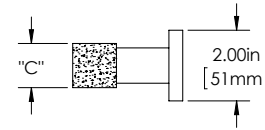

## SPECIFICATIONS

**Product Description:** 1 1/4" Solid Square Hammered Grip with Fixed Square Smooth Mounts and Smooth Square Rosettes in Aluminum

Material	Acrylic	Aluminum	Brass	Stainless Steel	Wood
Grip		✓			
Mount(s)		✓			

Overall Length "A"	Center To Center "B"	Overall Diameter "C"
18"(457mm)	12"(305mm)	1 1/4"(32mm)
24"(609mm)	18"(406mm)	1 1/4"(32mm)
36"(914mm)	24"(609mm)	1 1/4"(32mm)

Finishes	Aged Brass	Antique Brass	Polished Brass	Satin Brass	Oil Rubbed Bronze	Polished Chrome	Satin Chrome	Polished Nickel	Satin Nickel	Brushed Stainless	Polished Stainless	Powder Coat	Lithonia
Grip	✓	✓	✓	✓	✓	✓	✓	✓	✓			✓	✓
Mount(s)	✓	✓	✓	✓	✓	✓	✓	✓	✓			✓	✓